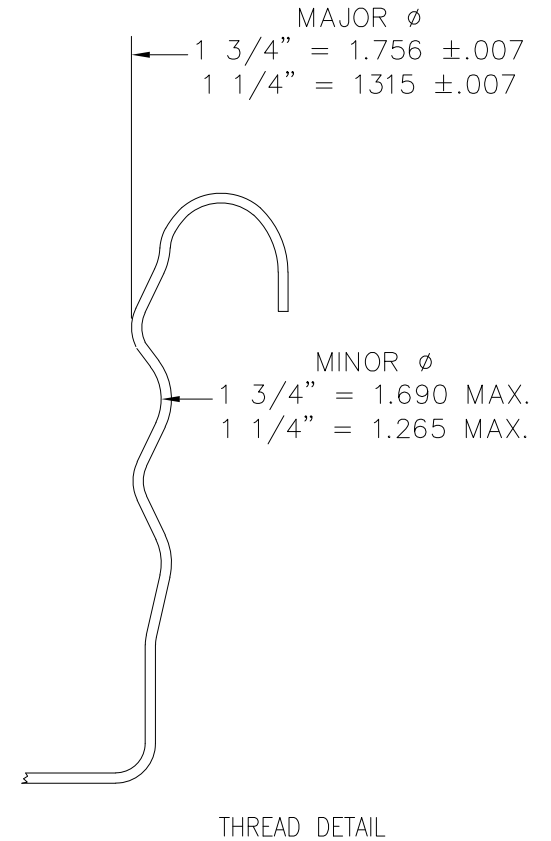

IF YOU...

MIX IT. FILL IT. PACK IT. SHIP IT.

WE HAVE A **PRODUCT** FOR YOU

Part #30W17U

Utility Cans

16 oz. (1 Pint) Utility Can with 1-3/4" Delta Opening,
4.43" H

The
CARYCOMPANY
Est. 1895

CAN	NOMINAL CAPACITY OZ.	D	H ±.020	OAH ±.030	THREAD DIAMETER
202 x 214	4	2.135	2.875	3.325	1 1/4" & 1 3/4"
211 x 304	8	2.640	3.240	3.680	1 3/4"
307 x 315	16	3.370	3.935	4.395	1 3/4"
307 x 400	16	3.370	4.000	4.460	1 3/4"
404 x 414	32	4.236	4.875	5.290	1 3/4"
404x414 BEAD	32	4.236	4.857	5.272	1 3/4"

 Est. 1895

PRODUCT DRAWING
 ALL DIAMETERS
 MONOTOP CANS

APPROVED BY:		LOCATION	SUPERCEDES	MATERIAL	PRINT NO.	REV.
--------------	--	----------	------------	----------	-----------	------

DRAWN BY:	SCALE	REV. BY	NO.	DATE					
CHECKED BY:	DATE								
APPROVED BY:									