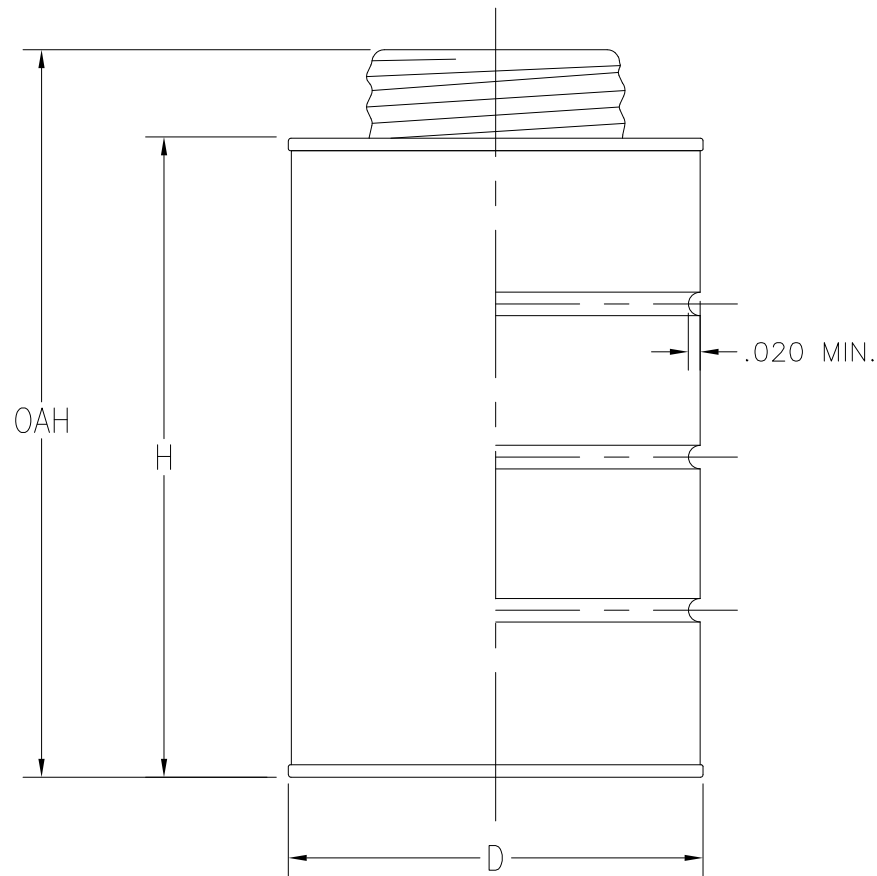

IF YOU...

MIX IT. FILL IT. PACK IT. SHIP IT.

WE HAVE A **PRODUCT** FOR YOU

Part #30W17U

Utility Cans

16 oz. (1 Pint) Utility Can with 1-3/4" Delta Opening,
4.43" H

The
CARYCOMPANY
Est. 1895

CAN	NOMINAL CAPACITY OZ.	D	H ±.020	OAH ±.030	THREAD DIAMETER
202 x 214	4	2.135	2.875	3.325	1 1/4" & 1 3/4"
211 x 304	8	2.640	3.240	3.680	1 3/4"
307 x 315	16	3.370	3.935	4.395	1 3/4"
307 x 400	16	3.370	4.000	4.460	1 3/4"
404 x 414	32	4.236	4.875	5.290	1 3/4"
404x414 BEAD	32	4.236	4.857	5.272	1 3/4"

 Est. 1895

PRODUCT DRAWING
 ALL DIAMETERS
 MONOTOP CANS

APPROVED BY:		LOCATION	SUPERCEDES	MATERIAL	PRINT NO.	REV.
--------------	--	----------	------------	----------	-----------	------

DRAWN BY:	SCALE	REV. BY	NO.	DATE					
CHECKED BY:	DATE								
APPROVED BY:									