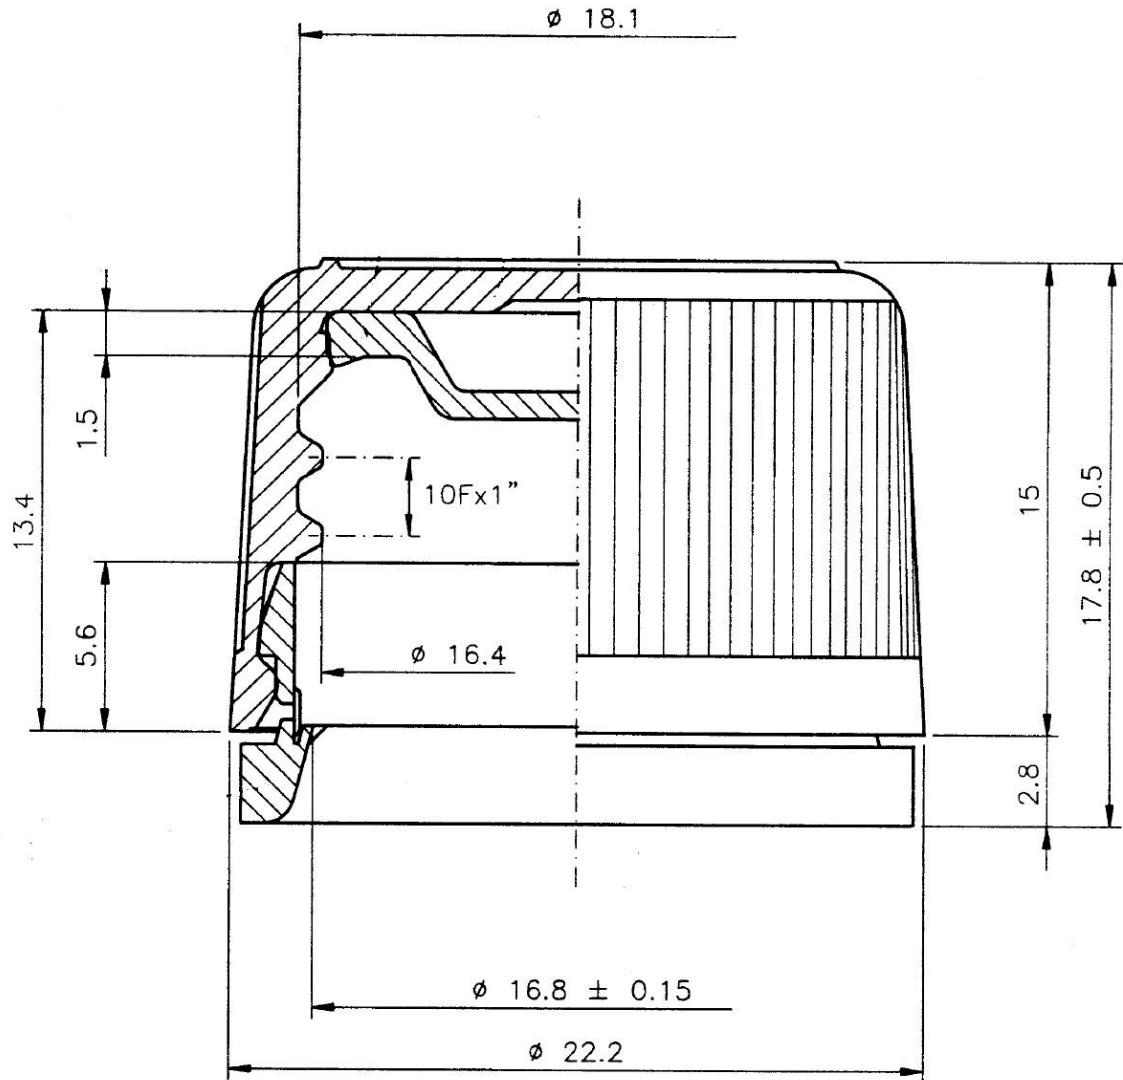

IF YOU...

MIX IT. FILL IT. PACK IT. SHIP IT.

WE HAVE A **PRODUCT** FOR YOU

Part #: 30W18G

Tamper Evident Beverage Caps

18mm Gold Tamper Evident Plastic Cap

The
CARYCOMPANY
Est. 1895

1195 W. Fullerton Ave. | Addison, IL 60101 | T: 630.629.6600 | F: 630.629.3690 |

CT TE Plastic Knurled 18mm Gold

The
CARYCOMPANY
Est. 1895

Drawing is provided for
illustrative purposes only.