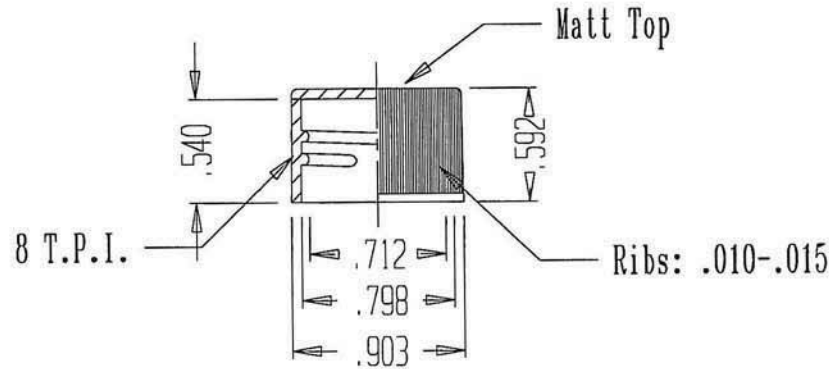

IF YOU...

MIX IT. FILL IT. PACK IT. SHIP IT.

WE HAVE A **PRODUCT** FOR YOU

Part #	30W20B
Neck Width	20mm
Neck Finish	20-400
Cap Liner	Unlined - No Liner
Color	Black
Material	PP

REVISIONS

REV.	DATE	APPROVAL	DESCRIPTION

Supplied By: **The Cary Company**
 Ph: 630-629-6600
 www.thecarycompany.com

"T"	"E"	"H"	"A"	"B"
.798	.712	.540	.903	.592
MATERIAL: POLYPROPYLENE				
WEIGHT: 1.7 GRAMS "AVERAGE"				

"RL" 20MM-410 CAP		
TOLERANCE: +/- .010	DRAWN BY: G.T.	
SCALE: FULL	DATE: 1-15-09	DRAWING NO. 20-410