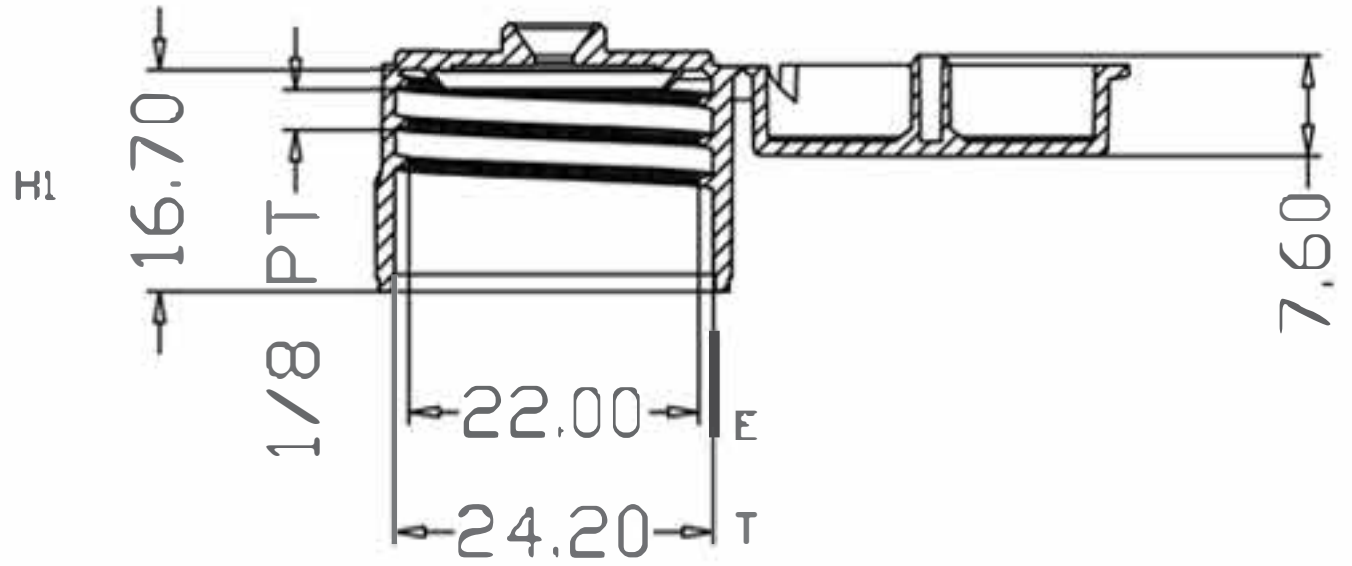

IF YOU...

MIX IT. FILL IT. PACK IT. SHIP IT.

WE HAVE A **PRODUCT** FOR YOU

Part # 30W25W

Snap Top Caps

24mm 24-410 White Ribbed Snap Top Cap,
Unlined, .125" Orifice

The
CARYCOMPANY
Est. 1895

1195 W. Fullerton Ave. | Addison, IL 60101 | T: 630.629.6600 | F: 630.629.3690 | TheCaryCompany.com

DRAWING CHECKED SPECIFICALLY FOR:	DRAWN BY: PB		DESC: 24-410 Ribbed Flip Top Cap
	SCALE	Unit: mm	DRAWING NO. NFT-5284
NECK FINISH 24-410	BOTTLE MAT'L:		MOULD N.C.
WEIGHT	DATE:		
CAPACITY 3.175 Orifice			
MATERIAL PP			
SPECIAL REQUESTS			
PRODUCT DESIGN TO BE APPROVED PRIOR TO MOULD MANUFACTURE.			
APPROVED BY	NO. REV. BY	DESCRIPTION	DATE
DATE 6/2/2020			