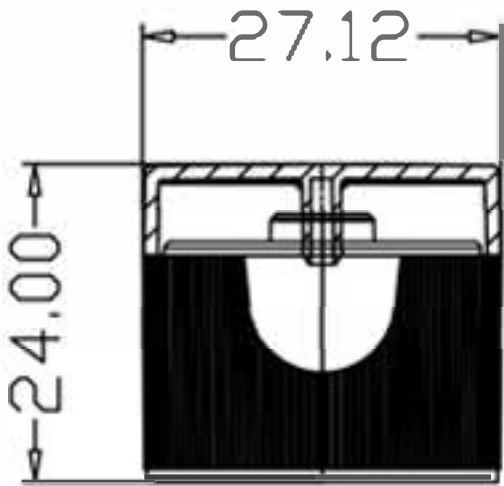

IF YOU...

MIX IT. FILL IT. PACK IT. SHIP IT.

WE HAVE A **PRODUCT** FOR YOU

Part # 30W25W

Snap Top Caps

24mm 24-410 White Ribbed Snap Top Cap,
Unlined, .125" Orifice

The
CARYCOMPANY
Est. 1895

1195 W. Fullerton Ave. | Addison, IL 60101 | T: 630.629.6600 | F: 630.629.3690 | TheCaryCompany.com

DRAWING CHECKED SPECIFICALLY FOR:	DRAWN BY: PB		DESC: 24-410 Ribbed Flip Top Cap
	SCALE	Unit: mm	DRAWING NO. NFT-5284
NECK FINISH 24-410	BOTTLE MAT'L:		MOULD N.C.
WEIGHT	DATE:		
CAPACITY 3.175 Orifice			
MATERIAL PP			
SPECIAL REQUESTS			
PRODUCT DESIGN TO BE APPROVED PRIOR TO MOULD MANUFACTURE.			
APPROVED BY	NO. REV. BY	DESCRIPTION	DATE
DATE 6/2/2020			