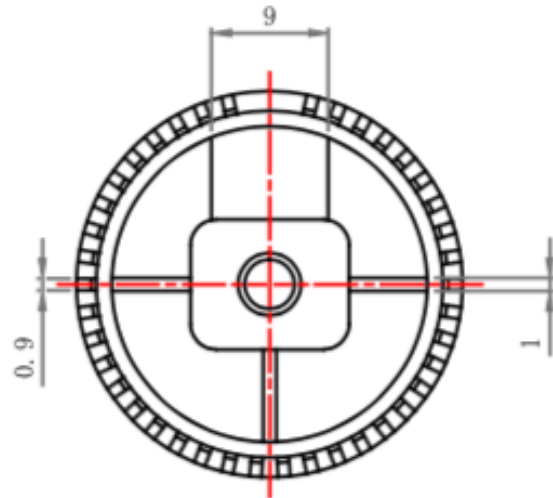

IF YOU...

MIX IT. FILL IT. PACK IT. SHIP IT.

WE HAVE A PRODUCT FOR YOU

Part #: 30W26T

The
CARYCOMPANY
Est. 1895

1195 W. Fullerton Ave. | Addison, IL 60101 | T: 630.629.6600 | F: 630.629.3690 |

TURRET CAP 24/410 PART#30W26T

0.874"H x 1.14"dia