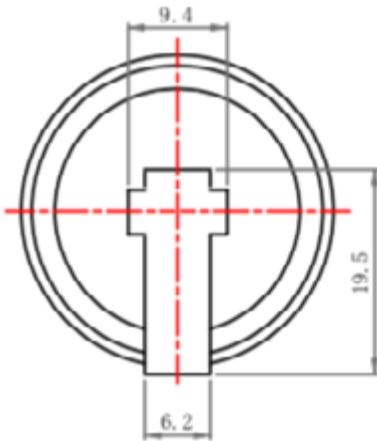

IF YOU...

MIX IT. FILL IT. PACK IT. SHIP IT.

WE HAVE A PRODUCT FOR YOU

Part #: 30W26T

The
CARYCOMPANY
Est. 1895

1195 W. Fullerton Ave. | Addison, IL 60101 | T: 630.629.6600 | F: 630.629.3690 |

TURRET CAP 24/410 PART#30W26T

0.874"H x 1.14"dia