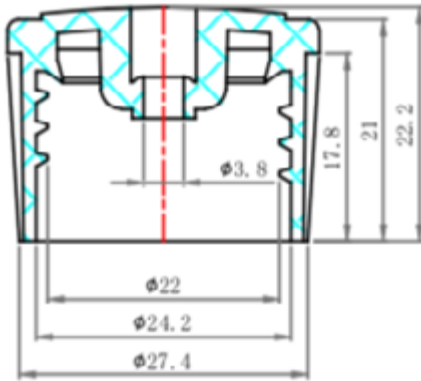

IF YOU...

MIX IT. FILL IT. PACK IT. SHIP IT.

WE HAVE A PRODUCT FOR YOU

Part #: 30W26T

The
CARYCOMPANY
Est. 1895

1195 W. Fullerton Ave. | Addison, IL 60101 | T: 630.629.6600 | F: 630.629.3690 |

TURRET CAP 24/410 PART#30W26T

0.874"H x 1.14"dia