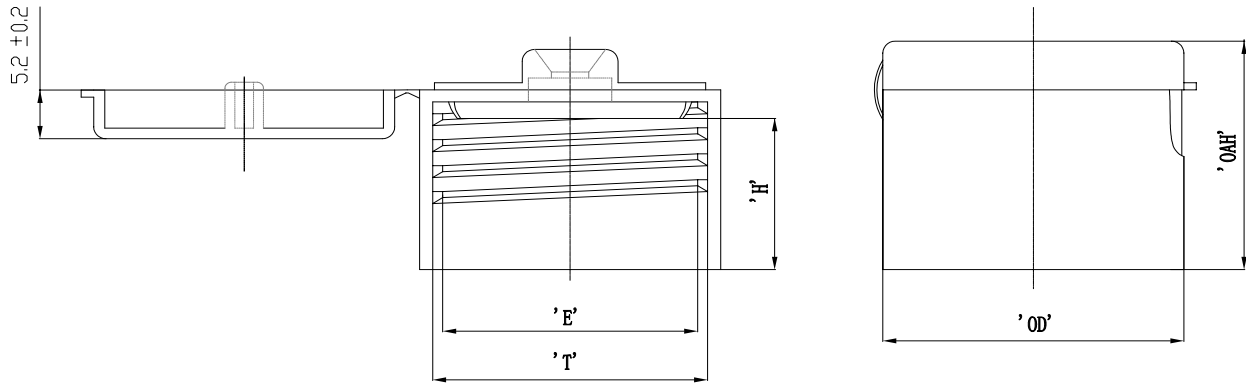

# WE HAVE A PRODUCT FOR YOU

Part #30W28N

Snap Top Caps

28mm 28-410 Natural Smooth Snap Top Cap, Unlined,  
.118" Orifice

The  
**CARY**COMPANY  
Est. 1895

1195 W. Fullerton Ave. | Addison, IL 60101 | T: 630.629.6600 | F: 630.629.3690 | TheCaryCompany.com

- 'T'  $28.1 \pm 0.2$
- 'E'  $25.7 \pm 0.2$
- 'H'  $16.3 \pm 0.2$
- 'OD'  $30.6 \pm 0.2$
- 'OAH'  $23.9 \pm 0.2$

Cary Part# 30W28N

28-410 Natural Smooth Plastic Flip Top Cap

DRAWING CHECKED SPECIFICALLY FOR:	DRAWN BY:		DESC.
	SCALE	Unit: mm	DRAWING NO.
NECK FINISH .....	BOTTLE MAT'L:		MOULD NO.
WEIGHT .....	DATE:		
CAPACITY .....			
MATERIAL .....			
SPECIAL REQUESTS .....			
PRODUCT DESIGN TO BE APPROVED PRIOR TO MOULD MANUFACTURE.			
APPROVED BY .....	NO. REV. BY	DESCRIPTI	
DATE .....			