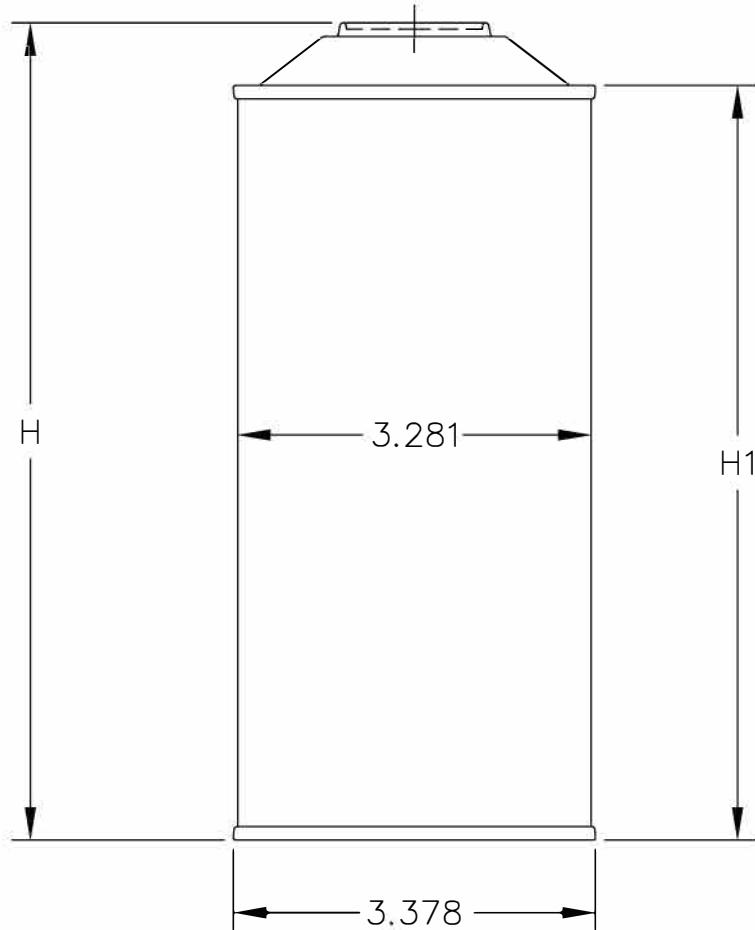

IF YOU...

MIX IT. FILL IT. PACK IT. SHIP IT.

WE HAVE A **PRODUCT** FOR YOU

Part #: 30W31C

The
CARYCOMPANY
Est. 1895

1195 W. Fullerton Ave. | Addison, IL 60101 | T: 630.629.6600 | F: 630.629.3690 |

CAN	H1	H
307 X 315	3.93	4.55
307 X 704	7.215	7.830
307 X 706	7.340	7.960
307 X 710	7.625	8.220
307 X 804	8.230	8.820

DRAWN BY:	SCALE	REV. BY	NO.	DATE	REVISION DESCRIPTION
J.Zavala	NONE				
CHECKED BY:					
APPROVED BY:					

The CARY COMPANY
Est. 1895

PRODUCT DRAWING
307 DIAMETER CONETOP
WITH 32mm REL OPENING

LOCATION HOMERVILLE	SUPERCEDES	MATERIAL TINPLATE	PRINT NO. PD307-9-017	REV.
------------------------	------------	----------------------	--------------------------	------