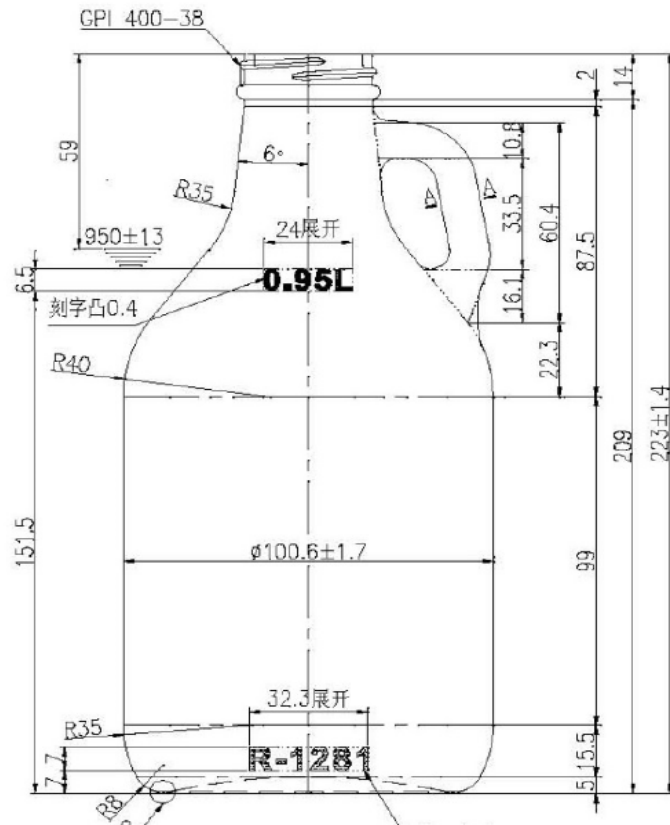

IF YOU...

MIX IT. FILL IT. PACK IT. SHIP IT.

WE HAVE A **PRODUCT** FOR YOU

Part #30W32A

Metal F-Style Oblong Cans

32 oz. Amber Glass Beer Growler, 38mm 38-405

The
CARYCOMPANY
Est. 1895

Bottle drawing is provided for illustrative purposes only.

BOTTLE ID: WC_1101300C
 GROWLER Amber CT_38-400 32oz

WEIGHT: 640gm
 HEIGHT: 223 mm
 DIAM(max base): 100.6mm
 PRESSURE RATING: Not rated for pressure