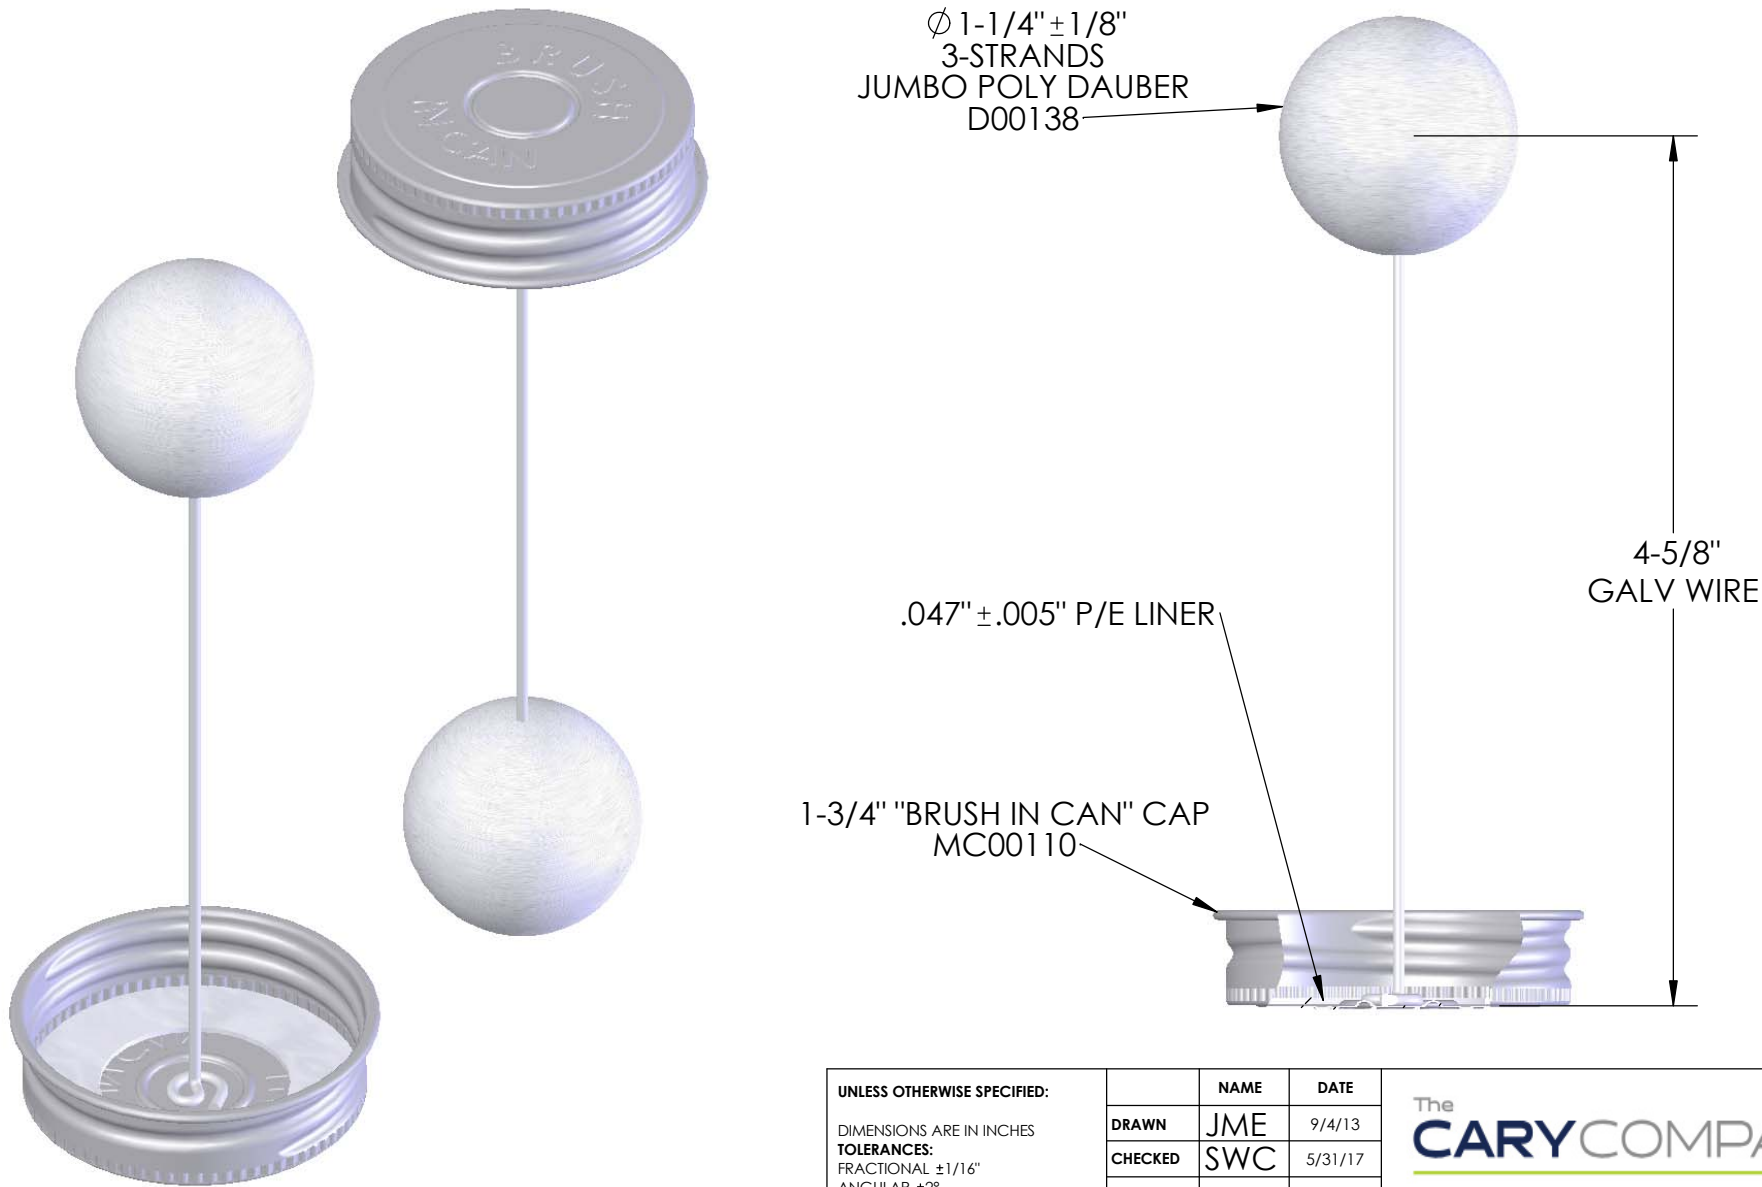

IF YOU...

MIX IT. FILL IT. PACK IT. SHIP IT.

WE HAVE A **PRODUCT** FOR YOU

Part #30W32D

Aluminum Dauber Caps

1-3/4" Delta Dauber Cap for Use in 32 oz. Utility Can

The
CARYCOMPANY
Est. 1895

1195 W. Fullerton Ave. | Addison, IL 60101 | T: 630.629.6600 | F: 630.629.3690 | TheCaryCompany.com

UNLESS OTHERWISE SPECIFIED:				NAME	DATE	
DIMENSIONS ARE IN INCHES				DRAWN	JME	
TOLERANCES:				CHECKED	SWC	5/31/17
FRACTIONAL $\pm 1/16"$						
ANGULAR $\pm 2^\circ$						
TWO PLACE DECIMAL $\pm .02$						
THREE PLACE DECIMAL $\pm .010$						
				SCALE: 1:1		TITLE: 1-3/4" BIC 4-5/8" W/W JPD Galv P/E
				DO NOT SCALE DRAWING		
				SHEET 1 OF 1	SIZE	REV
					A	01

NO.	REVISION	NAME	DATE
00	ORIGINAL DRAWING	JME	9/4/2013
01	REVISED FORMAT	SWC	2/28/2017