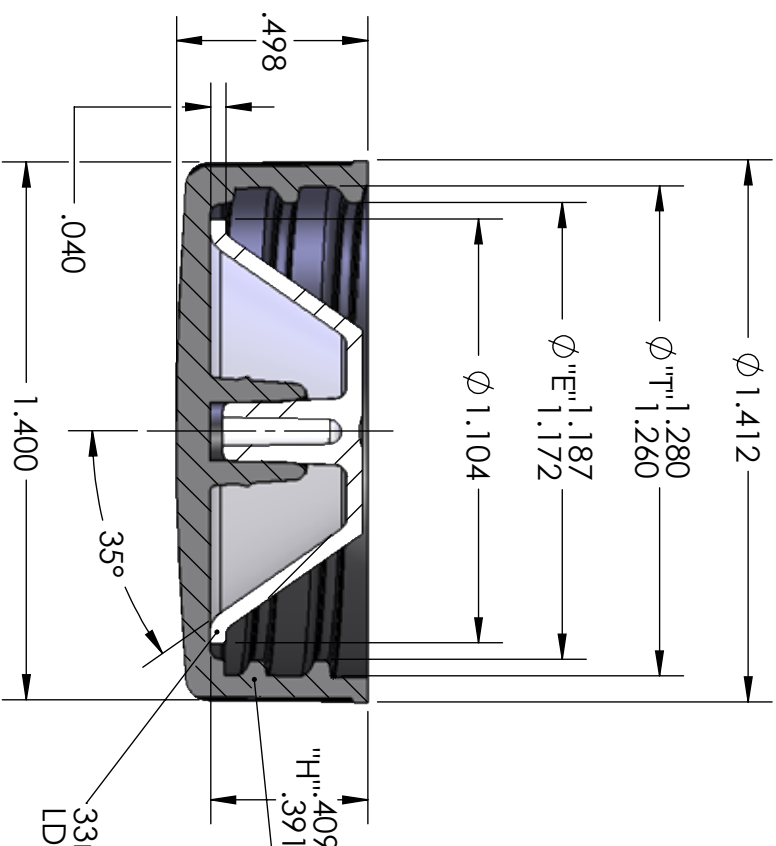

# WE HAVE A **PRODUCT** FOR YOU

Part # 30W3PC

Phenolic Caps

**33mm 33-400 Black Phenolic Cap w/  
Poly Cone Insert (Taperseal)**

The  
**CARY**COMPANY  
Est. 1895

1195 W. Fullerton Ave. | Addison, IL 60101 | T: 630.629.6600 | F: 630.629.3690 | [TheCaryCompany.com](http://TheCaryCompany.com)

33mm-400 RS-33L-FR CAP  
BLACK PHENOLIC, GCMI 33-400 THREAD

33mm TAPERSEAL LINER  
LDPE

RECOMMENDED GLASS BOTTLE 1" DIAMETER MIN-MAX  
.901"-.946"

NO.	REVISION	NAME	DATE
A1	ORIGINAL DRAWING	CNB	3/18/10
02	ADDED DIMENSIONS AND NOTES	JME	12/8/14

UNLESS OTHERWISE SPECIFIED:  
DIMENSIONS ARE IN INCHES  
TOLERANCES:  
FRACTIONAL ±1/16"  
ANGULAR ±2°  
TWO PLACE DECIMAL ±.02  
THREE PLACE DECIMAL ±.010

NAME	DATE
DRAWN CNB	3/18/10
CHECKED JME	12/8/14
ENG APPR. MFG APPR.	
Q.A.	

TITLE:  
**33mm CAP &  
TAPERSEAL LINER ASSY.**

DO NOT SCALE DRAWING

SCALE: 2:1  
SHEET 1 OF 1

SIZE DWG. NO. **A**  
REV **02**