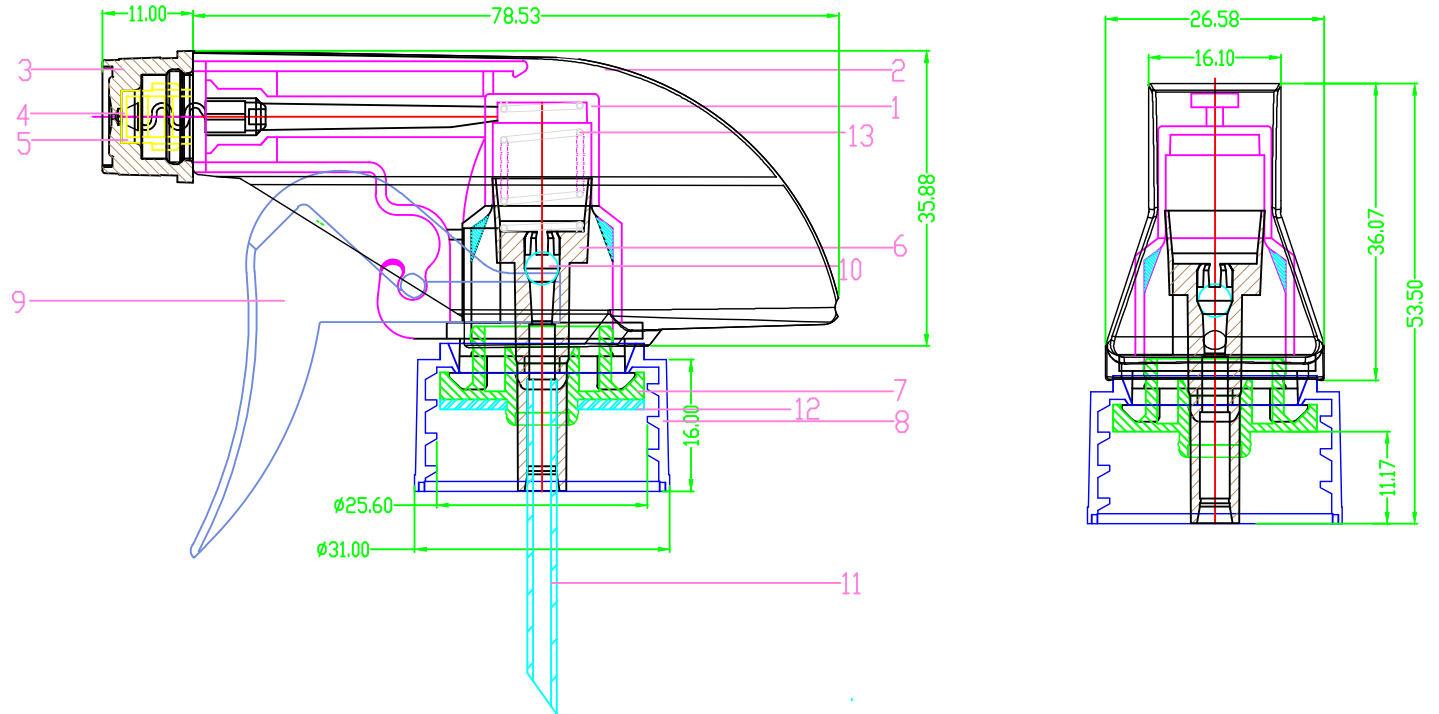

# 30W3TS - 28mm 28-400 Black Trigger Sprayer, 9-1/4" Dip Tube

1		PP
2		PP
3		PP
4		PP
5		HDPE
6		HDPE
7		LDPE
8		PP
9		PP
10		PP
11		
12		
13		
14		
15		

0.000	±0.005	±0.005°
0.00	±0.01	±0.01°
0.0	±0.1	±0.1°

TITLE	φ28/400	SCALE	1:1	APR	
WEIGHT		UNITS	M M	DESIGN	
	1		 	DATE	

The  
**CARY COMPANY**  
 Est. 1895