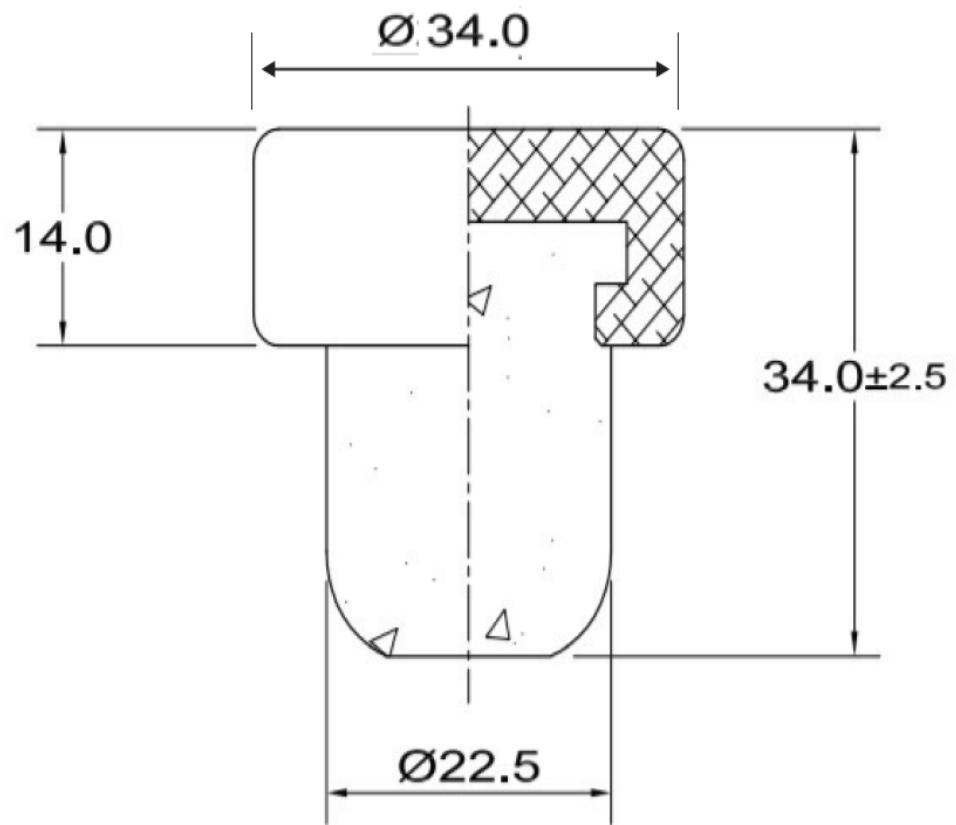

IF YOU...

MIX IT. FILL IT. PACK IT. SHIP IT.

WE HAVE A **PRODUCT** FOR YOU

Part #30W3WS

Bar Top Closures

Walnut Wood Synthetic Bar Top Cork,
34 x 22.5 mm Shank

The
CARYCOMPANY
Est. 1895

HEIGHT:	34.0mm
SHANK DIAMETER:	22.5mm
PRESSURE RATING:	Not rated for pressure