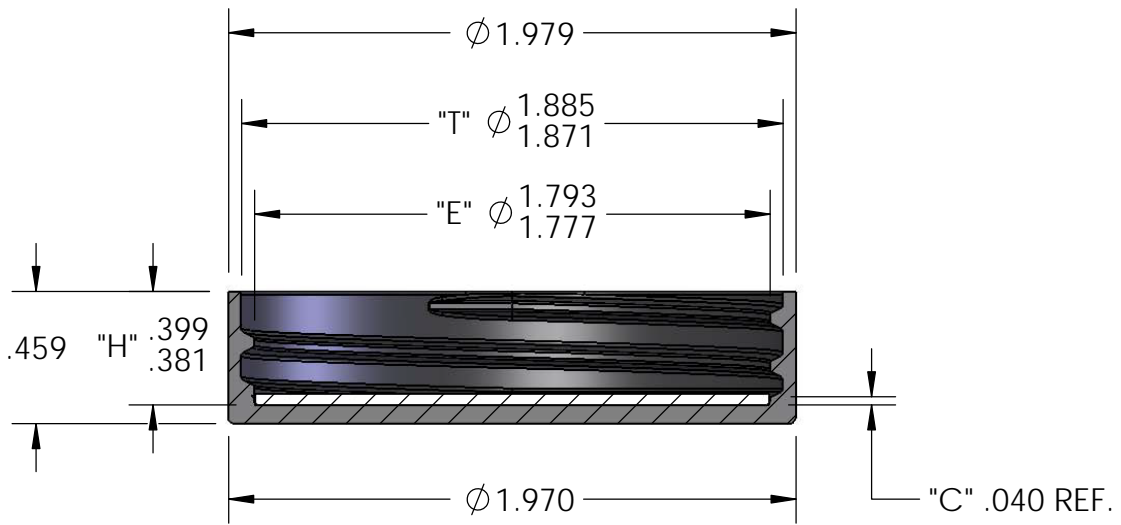

# WE HAVE A PRODUCT FOR YOU

Part #	30W4BP
Neck Width	48mm
Neck Finish	48-400
Liner Compatability	Glass, PE (HDPE, LDPE), PET, PP, PVC, Universal
Color	Black
Material	Phenolic
Dimensions	1.970"W x .459"H
Case Pack	1248 ea.
Pallet Pack	39936 ea. (32 Cases)

STANDARD CLOSURE OPTIONS			STANDARD LINER OPTIONS		SHIPPING INFO						
CODE	COLOR	MATERIAL	CODE	DESCRIPTION	CASE WEIGHT	38.82 lbs					
19	WHITE	UREA	00	NO LINER	CASE COUNT	1,248					
90	BLACK	PHENOLIC - WOOD	12	.035" PULP/ALUMINUM FOIL	BOXES/PALLET	40					
94	BLACK	PHENOLIC - MINERAL	24	.035" PULP/TIN FOIL	<b>UNLESS OTHERWISE SPECIFIED:</b> DIMENSIONS ARE IN INCHES <b>TOLERANCES:</b> FRACTIONAL ±1/16" ANGULAR ±2° TWO PLACE DECIMAL ±.02 THREE PLACE DECIMAL ±.010						
			25	.035" PULP/VINYL							
			50	.040" PE							
			51	.040" TRI FOIL							
			65	.050" RUBBER							
			66	.050" RUBBER/.005" PTFE							
			70	.050" LDPE FOAM/.005" PTFE	<b>SCALE: 3:2</b>		NAME	DATE	CLOSURE INFO		
			73	.050" LDPE FOAM			DRAWN	SWC	12/5/16	SIZE	48mm
							APPROVED	JME	12/12/16	FINISH	400
									THREAD	6 TPI	