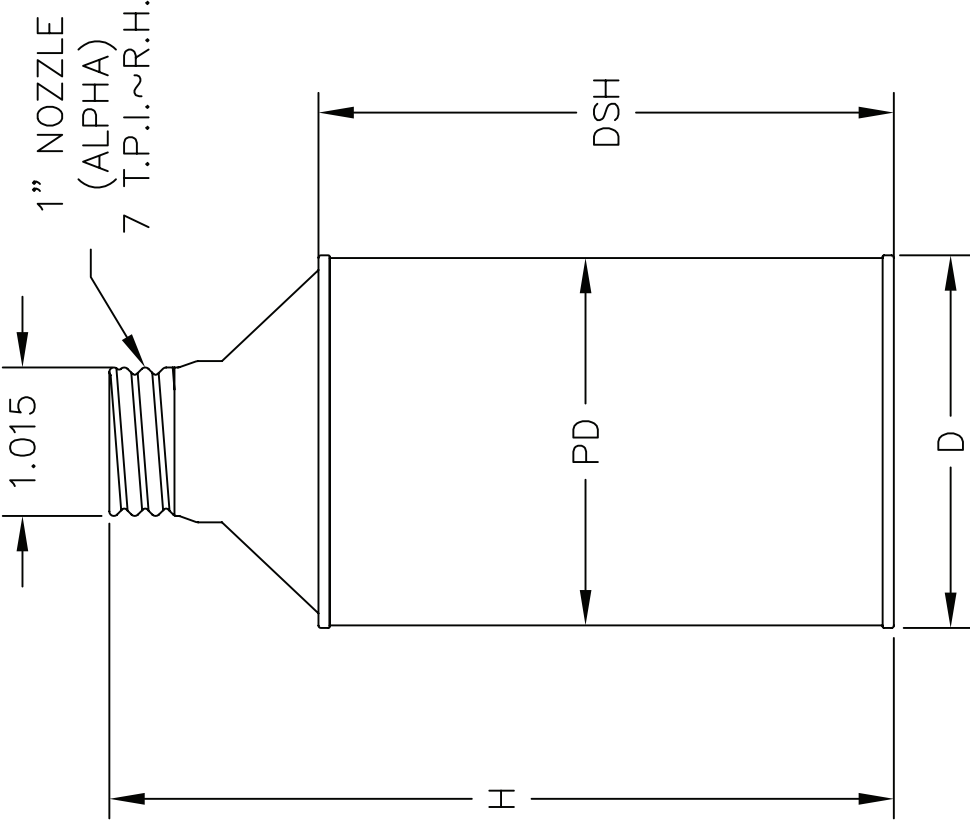

IF YOU...

MIX IT. FILL IT. PACK IT. SHIP IT.

WE HAVE A **PRODUCT** FOR YOU

Part #: 30W5CT

Cone Top Cans

1 Pint (16 oz.) Cone Top Can with 1-1/8"
Beta Opening, Bulk Pack

The
CARYCOMPANY
Est. 1895

1195 W. Fullerton Ave. | Addison, IL 60101 | T: 630.629.6600 | F: 630.629.3690 |

NOZZLE AVAILABLE IN 1" AND 1 1/8" PROFILE

CAN	SIZE	D	PD	DSH	H	CAPACITY
211 X 304	1/2 PINT	2.680	2.577	3.250	4.407	236 ML
211 X 307	1/2 PINT	2.680	2.577	3.437	4.555	250 ML
211 X 407	3/4 PINT	2.680	2.577	4.437	5.590	12 OZ
211 X 600	PINT	2.680	2.577	5.969	7.130	16 OZ
307 x 704	QUART	3.400	3.281	7.250	8.680	32 OZ

DRAWN BY:	SCALE	REV. BY		NO.	DATE	REVISION DESCRIPTION
		WTB	WTB			
WTB	NONE			A	6-22-01	ADDED 211 X 304 CAN SIZE TO TABLE
CHECKED BY:	DATE					
WTB	9-20-2000					

CARY
 Supplied By: **The Cary Company**
 Ph: 630-629-6600
 www.thecarycompany.com

PRODUCT DRAWING
 ALL DIAMETER
 CONETOP CANS

APPROVED BY:	LOCATION	SUPERCEDES	MATERIAL	PRINT NO.	REV.
LJP				PDALL-9-001	A