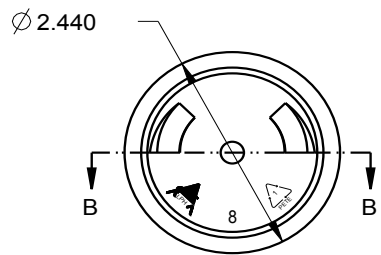

IF YOU...

MIX IT. FILL IT. PACK IT. SHIP IT.

WE HAVE A **PRODUCT** FOR YOU

Part #30W6AC

Plastic Cosmo & Bullet Bottles

**16 oz. Dark Amber PET Plastic Bullet Round Bottle,
24mm 24-410**

The
CARYCOMPANY
Est. 1895

Neck Finish: M24SP410							
© Alpha Packaging, Inc.	Min Thk	Color	Weight	Std. Pack	Revisions		
All measurements are in inches, [Metric]	.010	All Colors	32.5 Grms ± 3	189 Stack	-	Dwg# was X16LR1CM24M410	
					A	WT TOL. INCRD 11. SBYRNG 19-MAY-14	
					B	Added fill line. 03-28-15 RAB	
Neck Dimensions:					Tolerance: Where not shown		Scale: 3/4
T = .932 ± .008					Decimal ± 0.05 [1.27]		Drawn By: SCT
E = .848 ± .008					Angular ± 1°		Date: 05-17-06
H = .646 ± .015					Material: PET		16oz COSMO, PET, 24-410 CT (473ml)
I = .516 MIN					Approved By:		Dwg/Rev B
S = .046 ± .015					Drawing NO:		CGR 16LR1CM24M410
Overflow Capacity: 482 ml ± 11							