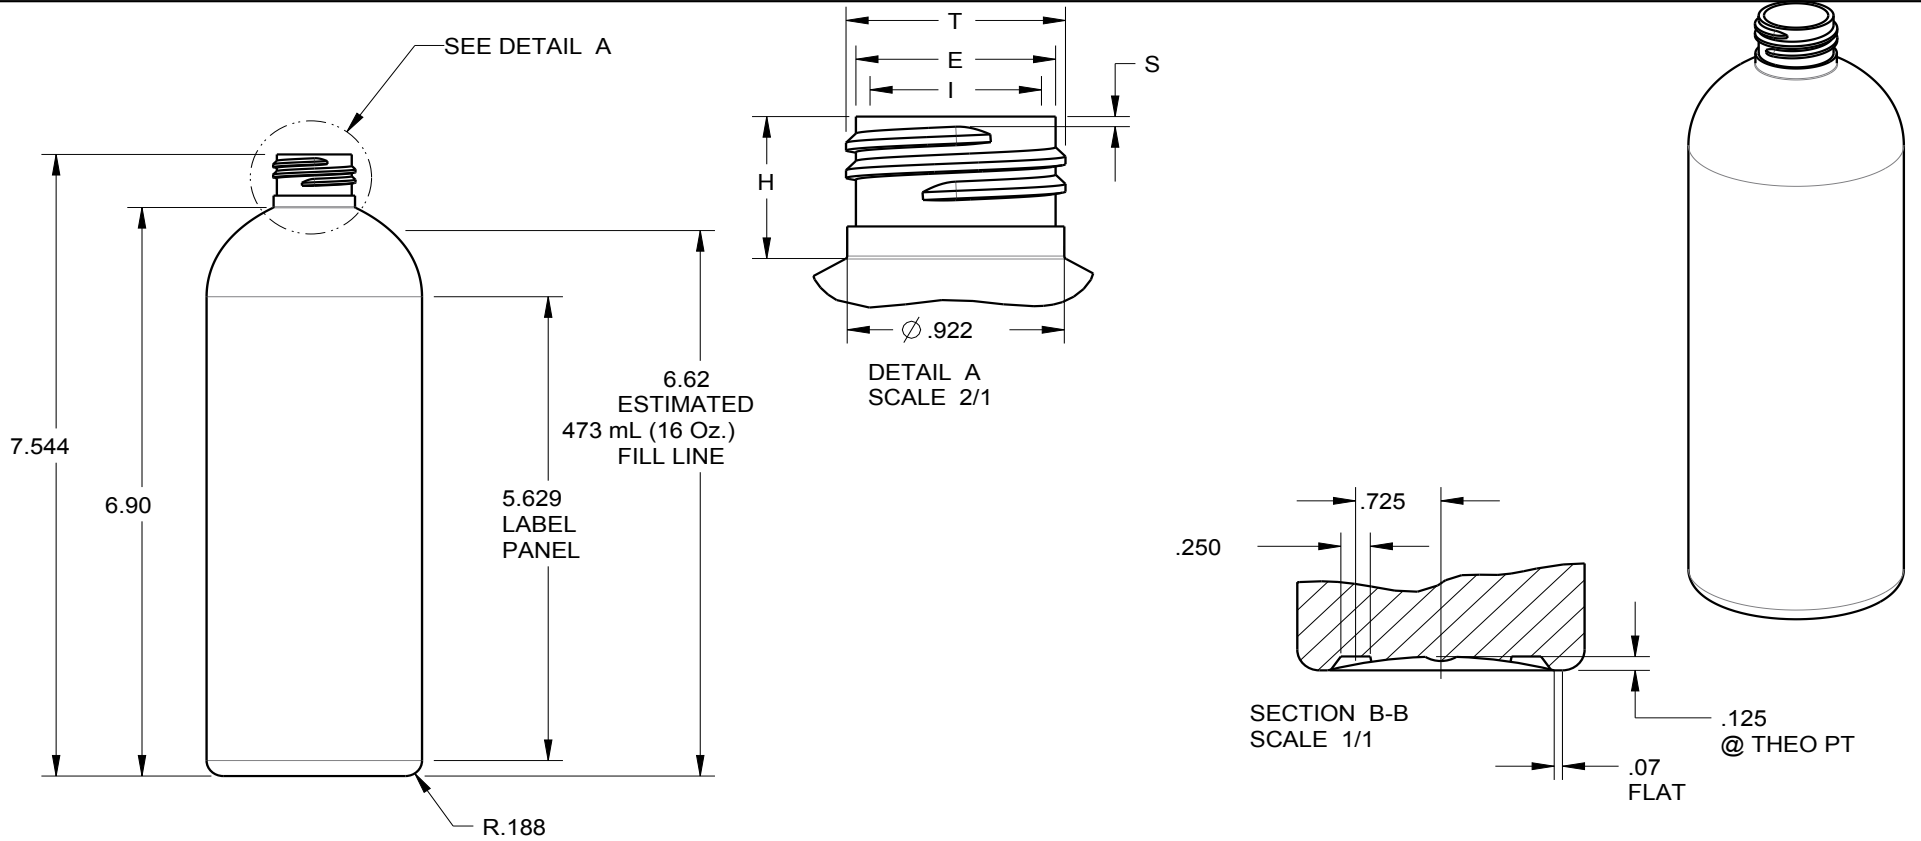

IF YOU...

MIX IT. FILL IT. PACK IT. SHIP IT.

WE HAVE A **PRODUCT** FOR YOU

Part #30W6AC

Plastic Cosmo & Bullet Bottles

**16 oz. Dark Amber PET Plastic Bullet Round Bottle,
24mm 24-410**

The
CARYCOMPANY
Est. 1895

Neck Finish: M24SP410							
© Alpha Packaging, Inc.	Min Thk	Color	Weight	Std. Pack	Revisions		
All measurements are in inches, [Metric]	.010	All Colors	32.5 Grms ± 3	189 Stack	-	Dwg# was X16LR1CM24M410	
					A	WT TOL. INCRD 11. SBYRNG 19-MAY-14	
					B	Added fill line. 03-28-15 RAB	
Neck Dimensions:					Tolerance: Where not shown		Scale: 3/4
T = .932 ± .008					Decimal ± 0.05 [1.27]		Drawn By: SCT
E = .848 ± .008					Angular ± 1°		Date: 05-17-06
H = .646 ± .015					Material: PET		16oz COSMO, PET, 24-410 CT (473ml)
I = .516 MIN					Approved By:		Dwg/Rev B
S = .046 ± .015					Drawing NO:		CGR 16LR1CM24M410
Overflow Capacity: 482 ml ± 11							