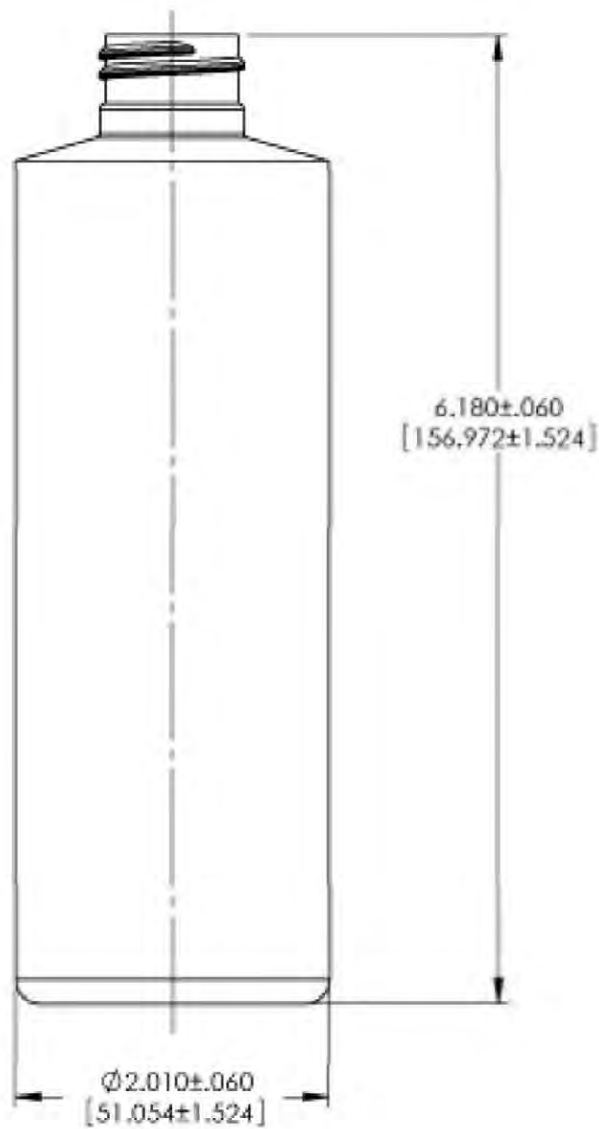

IF YOU...

MIX IT. FILL IT. PACK IT. SHIP IT.

WE HAVE A PRODUCT FOR YOU

Part #: 30W7BC

Plastic Cylinder Bottles

8 oz. Black HDPE Plastic Cylinder Bottle,
24mm 24-410, 22 Grams

The
CARYCOMPANY
Est. 1895

1195 W. Fullerton Ave. | Addison, IL 60101 | T: 630.629.6600 | F: 630.629.3690 |

The
CARY COMPANY
Est. 1895

8oz CYLINDER

Neck Finishes Available	Overflow Height	Overflow Capacity	Bottle weight	Pcs/ Carton	Pallet Count T/L	Pallet Count LTL	T/L Qty
M24-SP410	6.180"	263ml±7	22 ±1.5	484 STACK PACKED	7,744	5,808	232,320
				330 TUMBLE PACKED	5,280	3,960	158,400