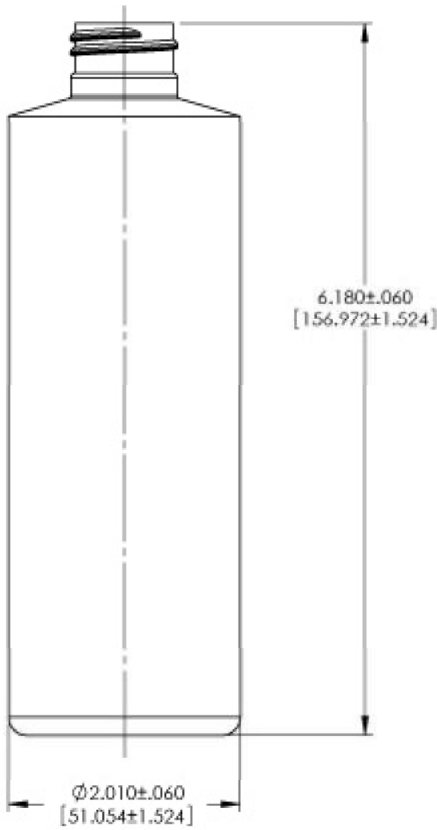

IF YOU...

MIX IT. FILL IT. PACK IT. SHIP IT.

WE HAVE A PRODUCT FOR YOU

Part #: 30W7NC

The
CARYCOMPANY
Est. 1895

1195 W. Fullerton Ave. | Addison, IL 60101 | T: 630.629.6600 | F: 630.629.3690 |

The
CARY COMPANY
Est. 1895

8oz CYLINDER

| Neck Finishes Available | Overflow Height | Overflow Capacity | Bottle weight | Pcs/ Carton | Pallet Count T/L | Pallet Count LTL | T/L Qty |
|-------------------------|-----------------|-------------------|---------------|---------------------------------------|------------------|------------------|--------------------|
| M24-SP410 | 6.180" | 263ml ±7 | 22 ±1.5 | 484 STACK PACKED 330 TUMBLE PACKED | 7,744 5,280 | 5,808 3,960 | 232,320 158,400 |