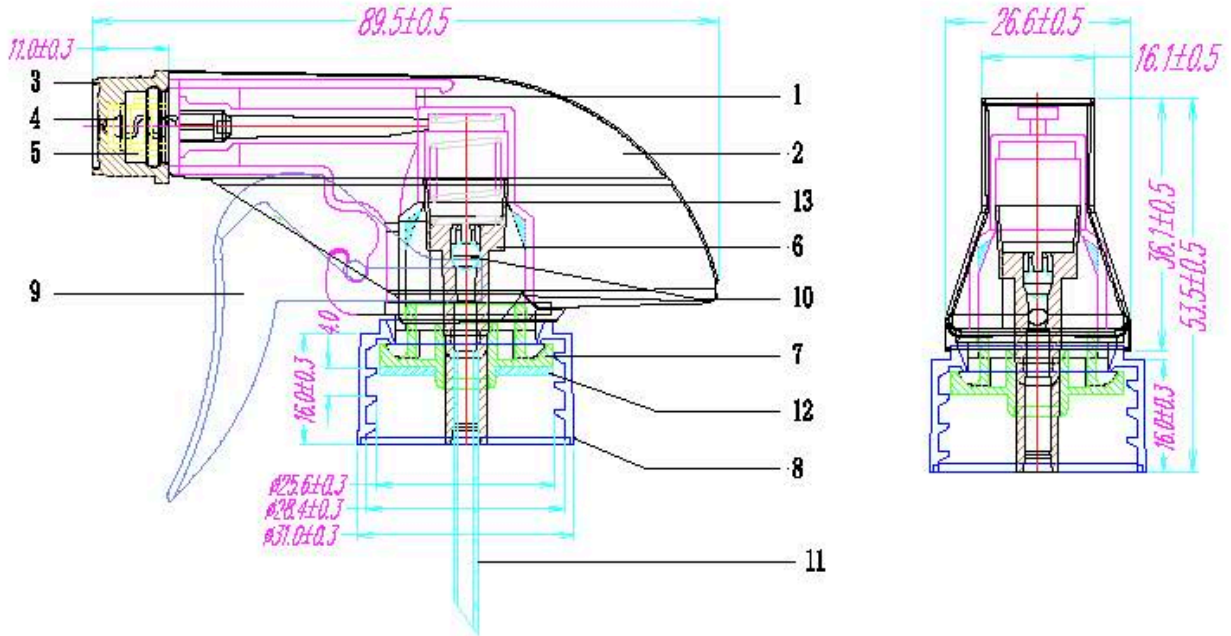

IF YOU...

MIX IT. FILL IT. PACK IT. SHIP IT.

WE HAVE A **PRODUCT** FOR YOU

Part # 30W7TS

Trigger Sprayers

White/Green Trigger Sprayer, 9-1/4" Dip Tube,
28mm 28-400

The
CARYCOMPANY
Est. 1895

1195 W. Fullerton Ave. | Addison, IL 60101 | T: 630.629.6600 | F: 630.629.3690 | TheCaryCompany.com

MARK	REVISER	DESCRITN	DATRE

13	Spring	STN STL	Natural	2000810052	1	
12	Gasket	PP	Ø25*Ø8.5*1.2mm	2000810061	1	
11	Tube	PP	Ø8.5*1.7 thickness	2000830060	1	
10	Glass ball	GLASS	Ø4.0	2000840049	1	
9	trigger	PP	Color for order form	2000810046	1	
8	Closure	PP	M28*400	2000810035	1	
7	Guide plate	LDPE	Natural	2000810046	1	
6	Piston	HDPE	Natural	2000880045	1	
5	Sealing water jacket	HDPE	Natural	2000880044	1	
4	Spring	PP	Natural	2000830043	1	
3	Nozzle	PP	Color for order form	2000820042	1	
2	Cover	PP	Color for order form	2000810070	1	
1	Inner Body	PP	Natural	2000810040	1	
No.	Component	Material	Specification	Part no.	QTY	Remark

TOLERANCE	∅	○
0mm-15mm	±0.05	±0.10
15mm-30mm	±0.05	±0.15
30mm-50mm	±0.10	±0.20
50mm-99mm	±0.15	±0.30
ABOVE 99mm	±0.20	±0.40
CENTER	±0.10	±0.50
ANGLER	±0.25°	±0.50°

APPROVED:
SENSOR:
CHECKED:
DRAFTER:

UNIT: mm
MODEL NAME: 00049
SCALE: 1:1
PART NO. 100010300049

▲ 品質管理課 検査員
www.cary.com.tw
TITLE: CF-T-5 25/400 assembly
VISUAL ANGLE: QTY: 1/1 REV: AO
FILE NO. D-LM0048