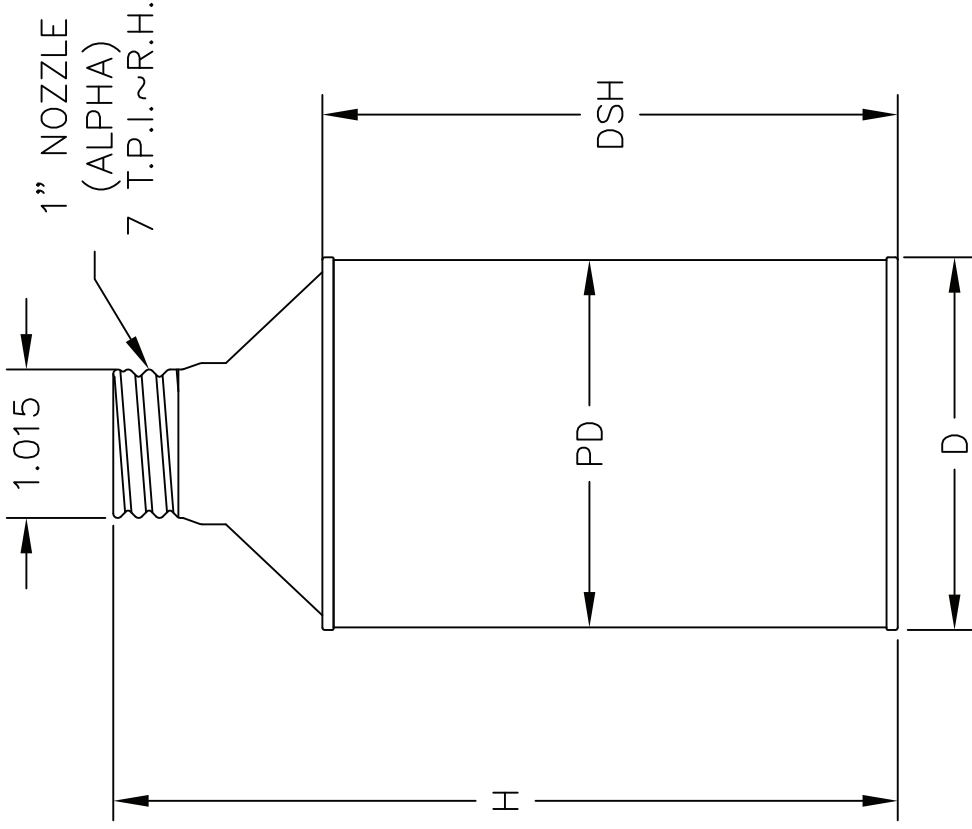

IF YOU...

MIX IT. FILL IT. PACK IT. SHIP IT.

WE HAVE A **PRODUCT** FOR YOU

Part #: 30W8CT

Cone Top Cans

8 oz. (250 ml) Cone Top Can with 1-1/8"
Beta Opening, Bulk Pack

The
CARYCOMPANY
Est. 1895

1195 W. Fullerton Ave. | Addison, IL 60101 | T: 630.629.6600 | F: 630.629.3690 |

NOZZLE AVAILABLE IN 1" AND 1 1/8" PROFILE

CAN	SIZE	D	PD	DSH	H	CAPACITY
211 X 304	1/2 PINT	2.680	2.577	3.250	4.407	236 ML
211 X 307	1/2 PINT	2.680	2.577	3.437	4.555	250 ML
211 X 407	3/4 PINT	2.680	2.577	4.437	5.590	12 OZ
211 X 600	PINT	2.680	2.577	5.969	7.130	16 OZ
307 x 704	QUART	3.400	3.281	7.250	8.680	32 OZ

DRAWN BY: SCALE: NONE

WTB REV. BY: DATE: 9-20-2000

NO. DATE: 6-22-01

REVISION DESCRIPTION: ADDED 211 X 304 CAN SIZE TO TABLE

Supplied By: **The Cary Company**
Ph: 630-629-6600
www.thecarycompany.com

PRODUCT DRAWING
ALL DIAMETER
CONETOP CANS