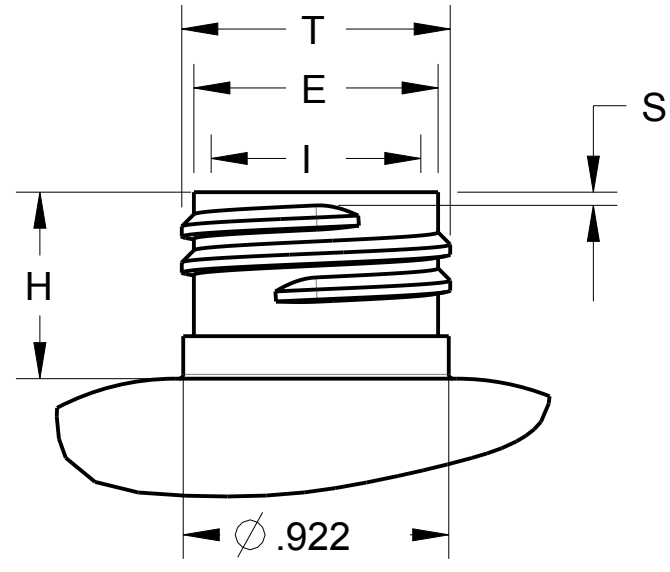

IF YOU...

MIX IT. FILL IT. PACK IT. SHIP IT.

WE HAVE A **PRODUCT** FOR YOU

Part # 30WA17

16 oz. Amber PET Plastic Boston Round Bottle,
24mm 24-410

DETAIL A
SCALE 3/2

SECTION B-B
SCALE 5/4

.161
DECO HGT

Neck Finish: M24SP410							
© Alpha Packaging, Inc. All measurements are in inches, [Metric]	Min Thk	Color	Weight	Std. Pack	Revisions		The CARY COMPANY Est. 1895
	.010	All Colors	32.5 Gms ± 3	144, Stack	A	WT TOL INCR'D (1), S.BYRNE 19-MAY-14	
Neck Dimensions:					Tolerance: Where not shown		Scale: 3/4
T = .932± .008					Decimal ± 0.05 [1,27]		Drawn By: SCT
E = .848± .008					Angular ± 1°		Date: 03-31-08
H = .646± .015					Material: PET		16oz BOSTON ROUND, PET, 24-410 CT
I = .516 MIN							Approved By:
S = .046± .015							Drawing NO:
Overflow Capacity: 523 ml ± 11						CGR	