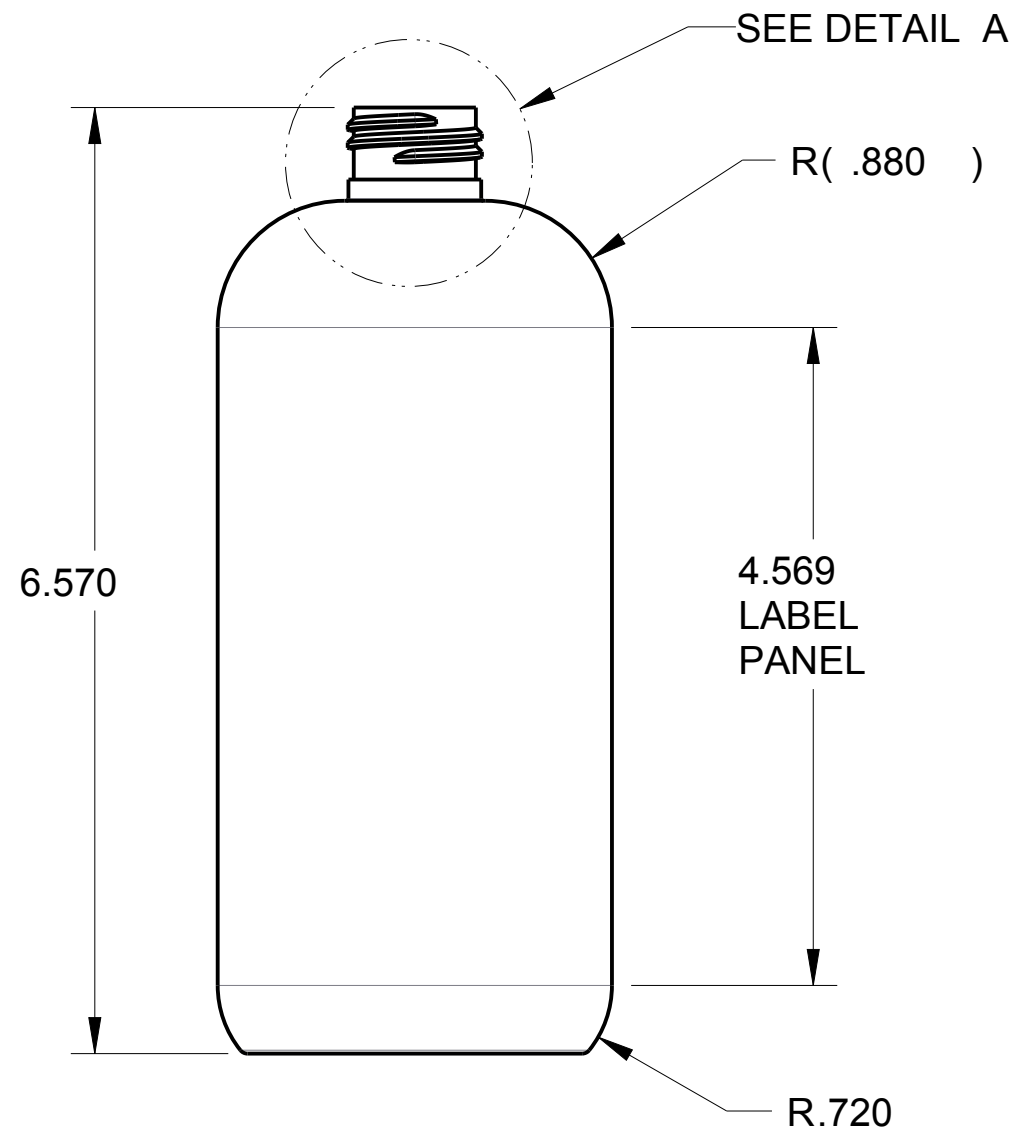

IF YOU...

MIX IT. FILL IT. PACK IT. SHIP IT.

WE HAVE A **PRODUCT** FOR YOU

Part # 30WA17

16 oz. Amber PET Plastic Boston Round Bottle,
24mm 24-410

DETAIL A
SCALE 3/2

SECTION B-B
SCALE 5/4

.161
DECO HGT

Neck Finish: M24SP410							
© Alpha Packaging, Inc. All measurements are in inches, [Metric]	Min Thk	Color	Weight	Std. Pack	Revisions		The CARY COMPANY Est. 1895
	.010	All Colors	32.5 Gms ± 3	144, Stack	A	WT TOL INCR'D (1), S.BYRNE 19-MAY-14	
Neck Dimensions:					Tolerance: Where not shown		Scale: 3/4
T = .932± .008					Decimal ± 0.05 [1,27]		Drawn By: SCT
E = .848± .008					Angular ± 1°		Date: 03-31-08
H = .646± .015					Material: PET		16oz BOSTON ROUND, PET, 24-410 CT
I = .516 MIN							Approved By:
S = .046± .015							Drawing NO:
Overflow Capacity: 523 ml ± 11						CGR	