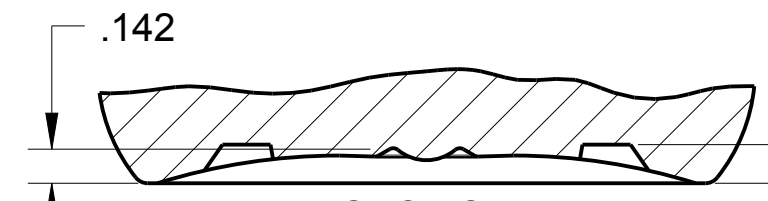

IF YOU...

MIX IT. FILL IT. PACK IT. SHIP IT.

WE HAVE A **PRODUCT** FOR YOU

Part # 30WA17

16 oz. Amber PET Plastic Boston Round Bottle,
24mm 24-410

DETAIL A
SCALE 3/2

SECTION B-B
SCALE 5/4

.161
DECO HGT

Neck Finish: M24SP410							
© Alpha Packaging, Inc. All measurements are in inches, [Metric]	Min Thk	Color	Weight	Std. Pack	Revisions		The CARY COMPANY Est. 1895
	.010	All Colors	32.5 Gms ± 3	144, Stack	A	WT TOL INCR'D (1), S.BYRNE 19-MAY-14	
Neck Dimensions:					Tolerance: Where not shown		Scale: 3/4
T = .932± .008					Decimal ± 0.05 [1,27]		Drawn By: SCT
E = .848± .008					Angular ± 1°		Date: 03-31-08
H = .646± .015					Material: PET		16oz BOSTON ROUND, PET, 24-410 CT
I = .516 MIN							Approved By:
S = .046± .015							Drawing NO:
Overflow Capacity: 523 ml ± 11						CGR	