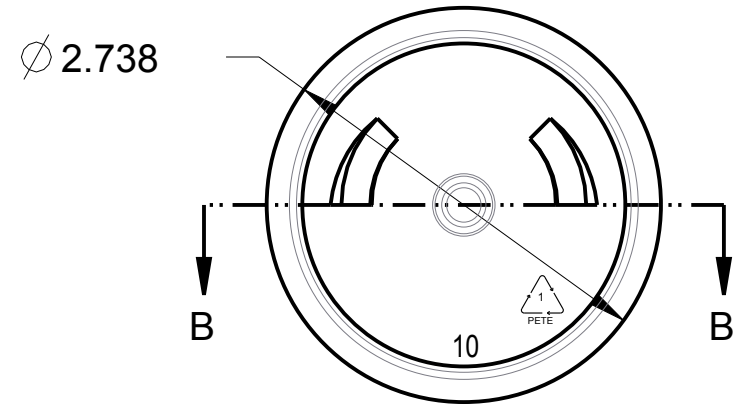

IF YOU...

MIX IT. FILL IT. PACK IT. SHIP IT.

WE HAVE A **PRODUCT** FOR YOU

Part # 30WA17

16 oz. Amber PET Plastic Boston Round Bottle,
24mm 24-410

DETAIL A
SCALE 3/2

SECTION B-B
SCALE 5/4

.161
DECO HGT

Neck Finish: M24SP410							
© Alpha Packaging, Inc. All measurements are in inches, [Metric]	Min Thk	Color	Weight	Std. Pack	Revisions		The CARY COMPANY Est. 1895
	.010	All Colors	32.5 Gms ± 3	144, Stack	A	WT TOL INCR'D (1), S.BYRNE 19-MAY-14	
Neck Dimensions:					Tolerance: Where not shown		Scale: 3/4
T = .932± .008					Decimal ± 0.05 [1,27]		Drawn By: SCT
E = .848± .008					Angular ± 1°		Date: 03-31-08
H = .646± .015					Material: PET		16oz BOSTON ROUND, PET, 24-410 CT
I = .516 MIN							Approved By:
S = .046± .015							Drawing NO:
Overflow Capacity: 523 ml ± 11						CGR	