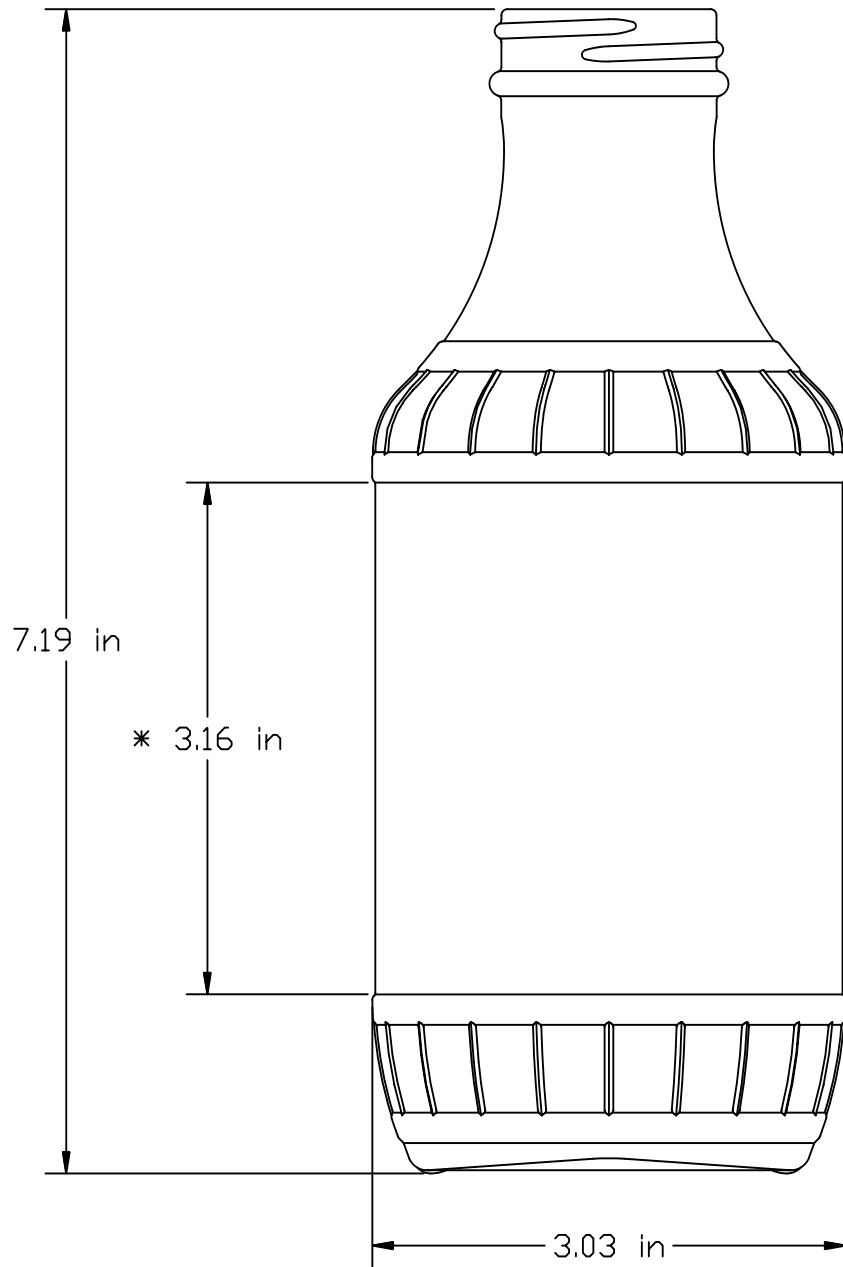

# WE HAVE A **PRODUCT** FOR YOU

Part #30WA49

Glass Stout Bottles

16 oz. Clear Glass Stout Bottle, 38mm 38-2000,  
12/cs

The  
**CARY**COMPANY  
Est. 1895

Finish: 38-405  
Height: 7.19 in  
Diameter: 3.03 in  
Volume/Overflow: 17.38 fl. oz.

\*Note: Maximum label panel shown. It is the customers responsibility to size their label accordingly.

Issued: 3/4/14  
Revision: 1

Quantitative values are approximate

Current revision supersedes any previous document