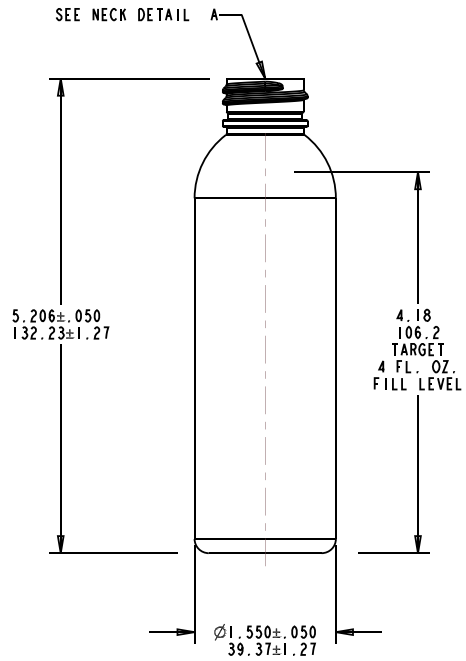

IF YOU...

MIX IT. FILL IT. PACK IT. SHIP IT.

WE HAVE A **PRODUCT** FOR YOU

Part #: 30WA4C

The
CARYCOMPANY
Est. 1895

1195 W. Fullerton Ave. | Addison, IL 60101 | T: 630.629.6600 | F: 630.629.3690 |

NECK DETAIL A
SCALE 4:1

FINISH SPECIFICATIONS:

1. FINISH: M24SP410
2. NO. OF TURNS: 1-1/2 FULL TURNS
3. THREADS PER INCH: 8
4. THREAD START: 90° FROM P.L. (AS SHOWN)

NOTES:

1. CRITICAL DIMENSIONS ARE SHOWN WITH TOLERANCES. CRITICAL DIMENSION TO BE USED FOR QC PURPOSES.
2. ALL OTHER DIMENSIONS TO BE USED FOR REFERENCE ONLY.

				The CARY COMPANY <small>Est. 1895</small>			
				TITLE: 4 oz. COSMO ROUND			
TOLERANCES: <small>UNLESS OTHERWISE SPECIFIED</small>		DRAWN BY: ZAJ	NECK: M24-410	WEIGHT (gr): 15.9 ± 1.5			
DECIMALS: .XX ±	DATE: Dec-18-19	MIN WALL (in): .008	OVERFLOW (cc): 129.0 ± 5.0				
XXX ±	SCALE: 1:1	CUSTOMER: STOCK	3D FILE No: 3041057				
XXXX ±	SHEET: 1 of 1	MATERIAL: PET	DRAWING No: 3041057				
FRACTIONS: ±	SEE NOTE 1						
ANGLES: +							
REV	ECR	DESCRIPTION	BY	DATE			
A		INITIAL RELEASE	ZAJ	Dec-18-19			