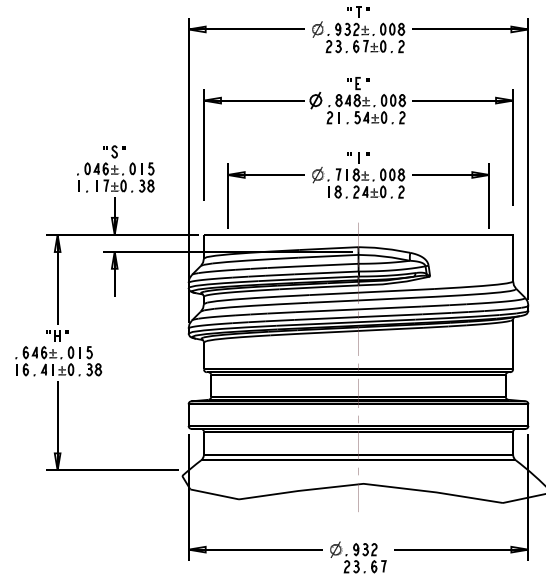

IF YOU...

MIX IT. FILL IT. PACK IT. SHIP IT.

WE HAVE A **PRODUCT** FOR YOU

Part #: 30WA4C

The
CARYCOMPANY
Est. 1895

1195 W. Fullerton Ave. | Addison, IL 60101 | T: 630.629.6600 | F: 630.629.3690 |

NECK DETAIL A
SCALE 4:1

FINISH SPECIFICATIONS:

1. FINISH: M24SP410
2. NO. OF TURNS: 1-1/2 FULL TURNS
3. THREADS PER INCH: 8
4. THREAD START: 90° FROM P.L. (AS SHOWN)

NOTES:

1. CRITICAL DIMENSIONS ARE SHOWN WITH TOLERANCES. CRITICAL DIMENSION TO BE USED FOR QC PURPOSES.
2. ALL OTHER DIMENSIONS TO BE USED FOR REFERENCE ONLY.

				The CARY COMPANY <small>Est. 1895</small>			
				TITLE: 4 oz. COSMO ROUND			
TOLERANCES: <small>UNLESS OTHERWISE SPECIFIED</small>		DRAWN BY: ZAJ	NECK: M24-410	WEIGHT (gr): 15.9 ± 1.5			
DECIMALS: .XX ±	DATE: Dec-18-19	MIN WALL (in): .008	OVERFLOW (cc): 129.0 ± 5.0				
XXX ±	SCALE: 1:1	CUSTOMER: STOCK	3D FILE No: 3041057				
XXXX ±	SHEET: 1 of 1	MATERIAL: PET	DRAWING No: 3041057				
FRACTIONS: ±	SEE NOTE 1						
ANGLES: +							
REV	ECR	DESCRIPTION	BY	DATE			
A		INITIAL RELEASE	ZAJ	Dec-18-19			