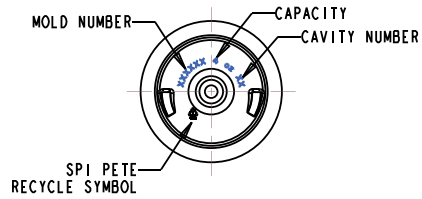

IF YOU...

MIX IT. FILL IT. PACK IT. SHIP IT.

WE HAVE A **PRODUCT** FOR YOU

Part #: 30WA4C

The
CARYCOMPANY
Est. 1895

1195 W. Fullerton Ave. | Addison, IL 60101 | T: 630.629.6600 | F: 630.629.3690 |

NECK DETAIL A
SCALE 4:1

FINISH SPECIFICATIONS:

1. FINISH: M24SP410
2. NO. OF TURNS: 1-1/2 FULL TURNS
3. THREADS PER INCH: 8
4. THREAD START: 90° FROM P.L. (AS SHOWN)

NOTES:

1. CRITICAL DIMENSIONS ARE SHOWN WITH TOLERANCES. CRITICAL DIMENSION TO BE USED FOR QC PURPOSES.
2. ALL OTHER DIMENSIONS TO BE USED FOR REFERENCE ONLY.

				The CARY COMPANY <small>Est. 1895</small>			
				TITLE: 4 oz. COSMO ROUND			
TOLERANCES: <small>UNLESS OTHERWISE SPECIFIED</small>		DRAWN BY: ZAJ	NECK: M24-410	WEIGHT (gr): 15.9 ± 1.5			
DECIMALS: .XX ±	DATE: Dec-18-19	MIN WALL (in): .008	OVERFLOW (cc): 129.0 ± 5.0				
XXX ±	SCALE: 1:1	CUSTOMER: STOCK	3D FILE No: 3041057				
XXXX ±	SHEET: 1 of 1	MATERIAL: PET	DRAWING No: 3041057				
FRACTIONS: ±	SEE NOTE 1						
ANGLES: +							
REV	ECR	DESCRIPTION	BY	DATE			
A		INITIAL RELEASE	ZAJ	Dec-18-19			