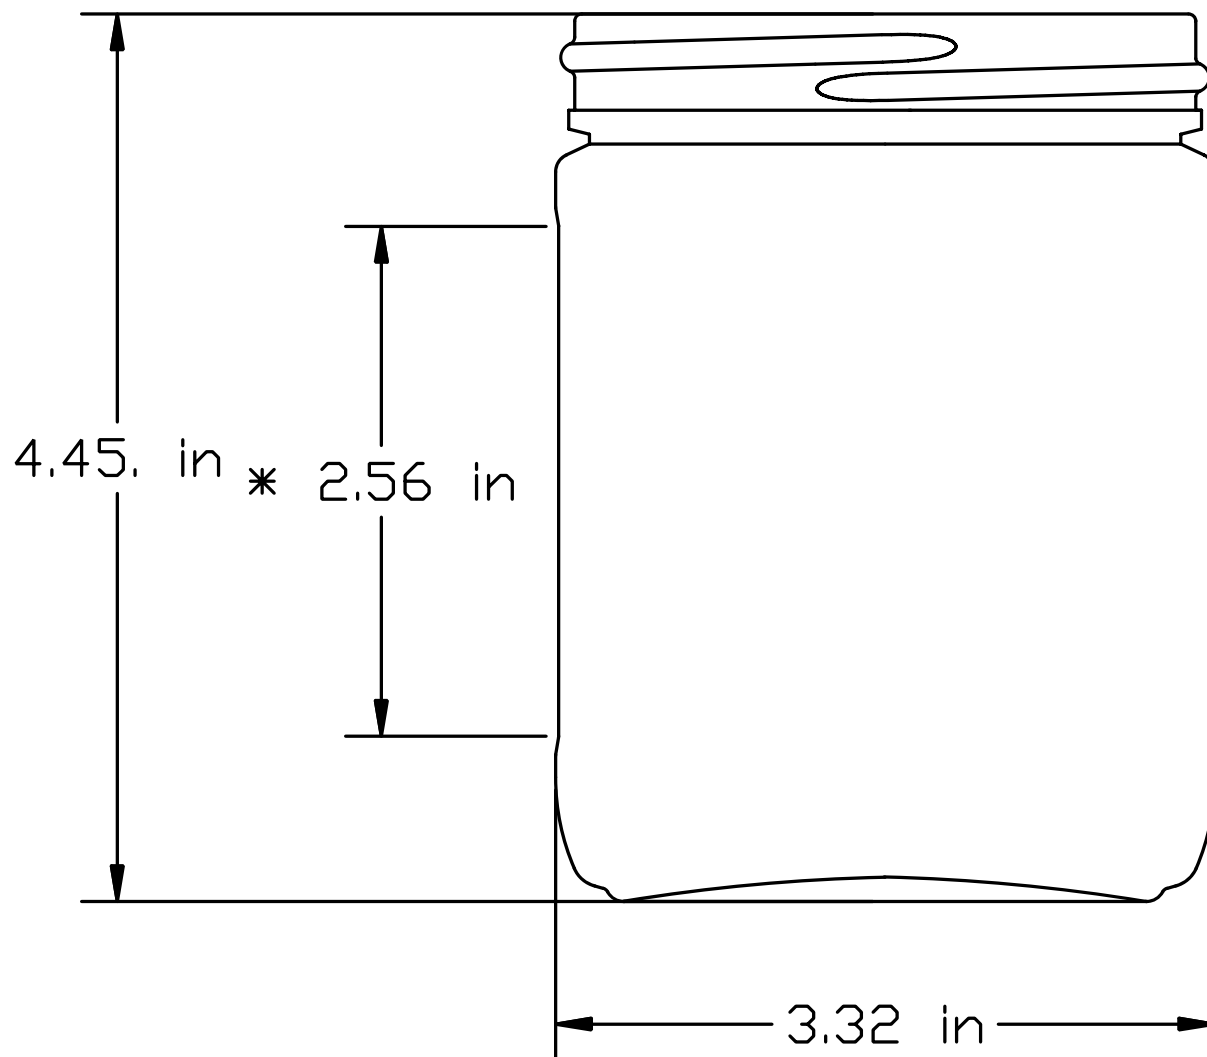

IF YOU...

MIX IT. FILL IT. PACK IT. SHIP IT.

WE HAVE A PRODUCT FOR YOU

16 oz. Clear Glass Straight Sided
"Salsa" Jar, 83mm 83-405, 12/cs

Product Category: Glass Economy Jars

Part #	30WA50
Capacity	16 oz.
Bottle Style	Salsa, Sauce
Color	Clear
Material	Glass
Dimensions	3.32" Dia. x 4.45"H
Label Panel Dimensions	2.56"H
Neck Finish	83-405
Neck Width	83mm
Case Pack	12 ea.
Pallet Pack	2,520 ea. (210 Cases for TL)
Pallet Weight	1,645 lbs.
Pallet Dimensions	38 x 47 x 100

Finish: 83-405
Height: 4.45 in
Diameter: 3.32 in
Volume/Overflow: 16.81 fl. oz.

*Note: Maximum label panel shown. It is the customers responsibility to size their label accordingly.