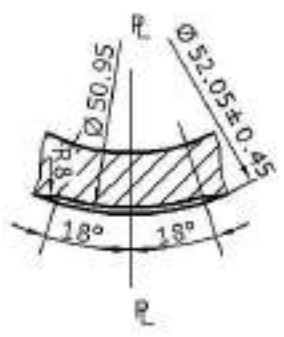

# WE HAVE A **PRODUCT** FOR YOU

Part # 30WAG8

---

---

FINISH DETAIL  
GPI 53mm-400  
S / 2:1

Bottom View

Thread's Detail on Parting Line (S=3:1)

F. P. Capacity	625ml	Drawn	JINGSHENG		Drawing Name	625cc	Scale
			Date	2006-02-22			
O. F. Capacity	640±10ml	Checked			Material	Amber Glass	
			Date				
Weight	319±14.5g	Approved			The <b>CARY COMPANY</b>		
			Date			Est. 1995	