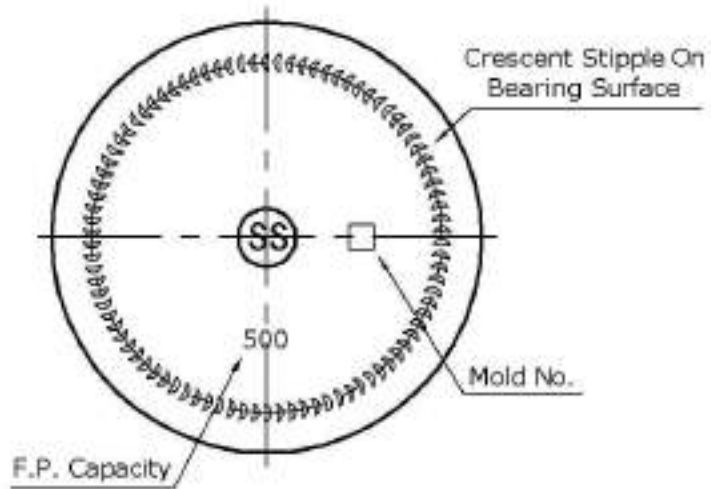

# WE HAVE A **PRODUCT** FOR YOU

Part # 30WAG8

---

---

FINISH DETAIL  
GPI 53mm-400  
S / 2:1

Bottom View

Thread's Detail on Parting Line (S=3:1)

F. P. Capacity	625ml	Drawn	JINGSHENG		Drawing Name	625cc	Scale
			Date	2006-02-22			
O. F. Capacity	640±10ml	Checked			Material	Amber Glass	
			Date				
Weight	319±14.5g	Approved			The <b>CARY COMPANY</b>		
			Date			Est. 1995	