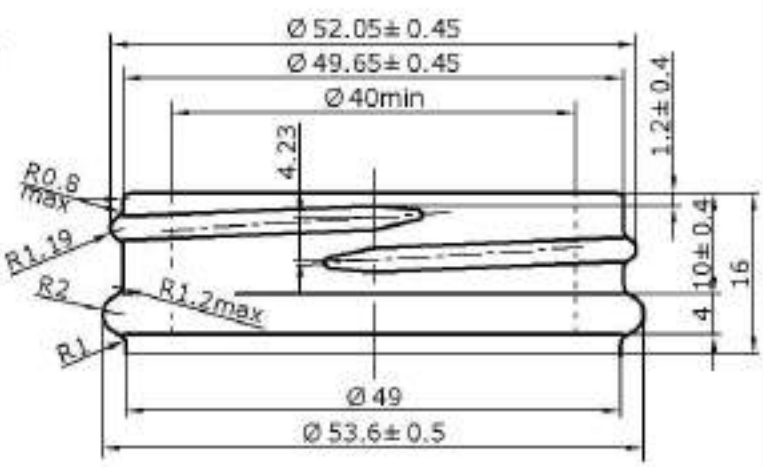

# WE HAVE A **PRODUCT** FOR YOU

Part # 30WAG8

---

---

FINISH DETAIL  
GPI 53mm-400  
S / 2:1

Bottom View

Thread's Detail on Parting Line (S=3:1)

F. P. Capacity	625ml	Drawn	JINGSHENG		Drawing Name	625cc	Scale
			Date	2006-02-22			
O. F. Capacity	640±10ml	Checked			Material	Amber Glass	
			Date				
Weight	319±14.5g	Approved			The <b>CARY COMPANY</b>		
			Date			Est. 1995	