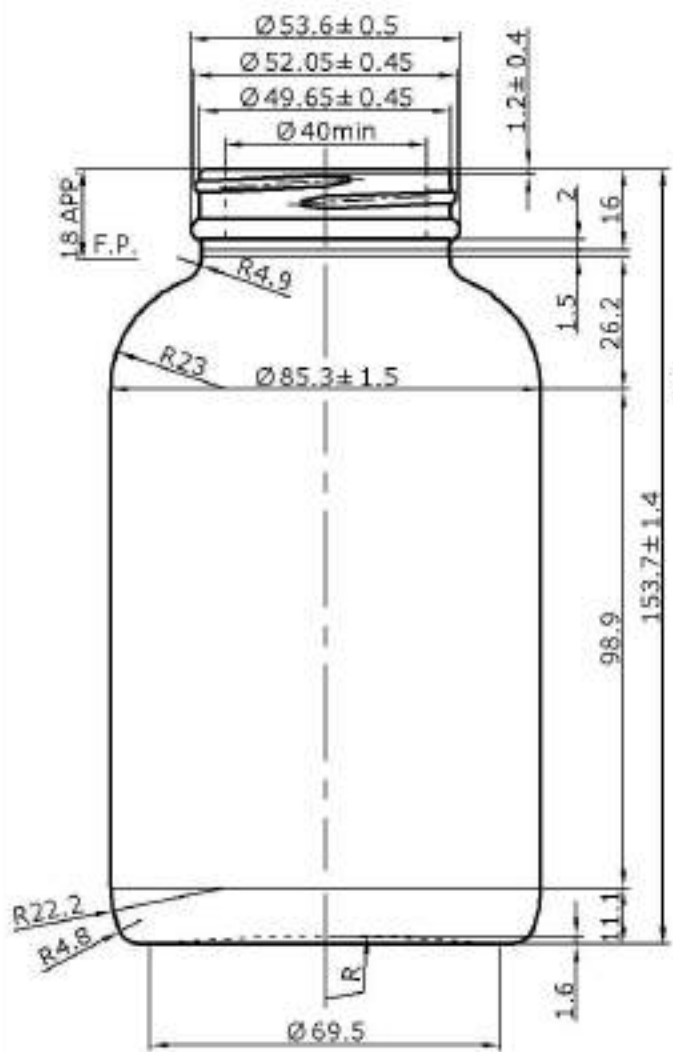

# WE HAVE A **PRODUCT** FOR YOU

Part # 30WAG8

---

---

FINISH DETAIL  
GPI 53mm-400  
S / 2:1

Bottom View

Thread's Detail on Parting Line (S=3:1)

F. P. Capacity	625ml	Drawn	JINGSHENG		Drawing Name	625cc	Scale
			Date	2006-02-22			
O. F. Capacity	640±10ml	Checked			Material	Amber Glass	
			Date				
Weight	319±14.5g	Approved			The <b>CARY COMPANY</b>		
			Date			Est. 1995	