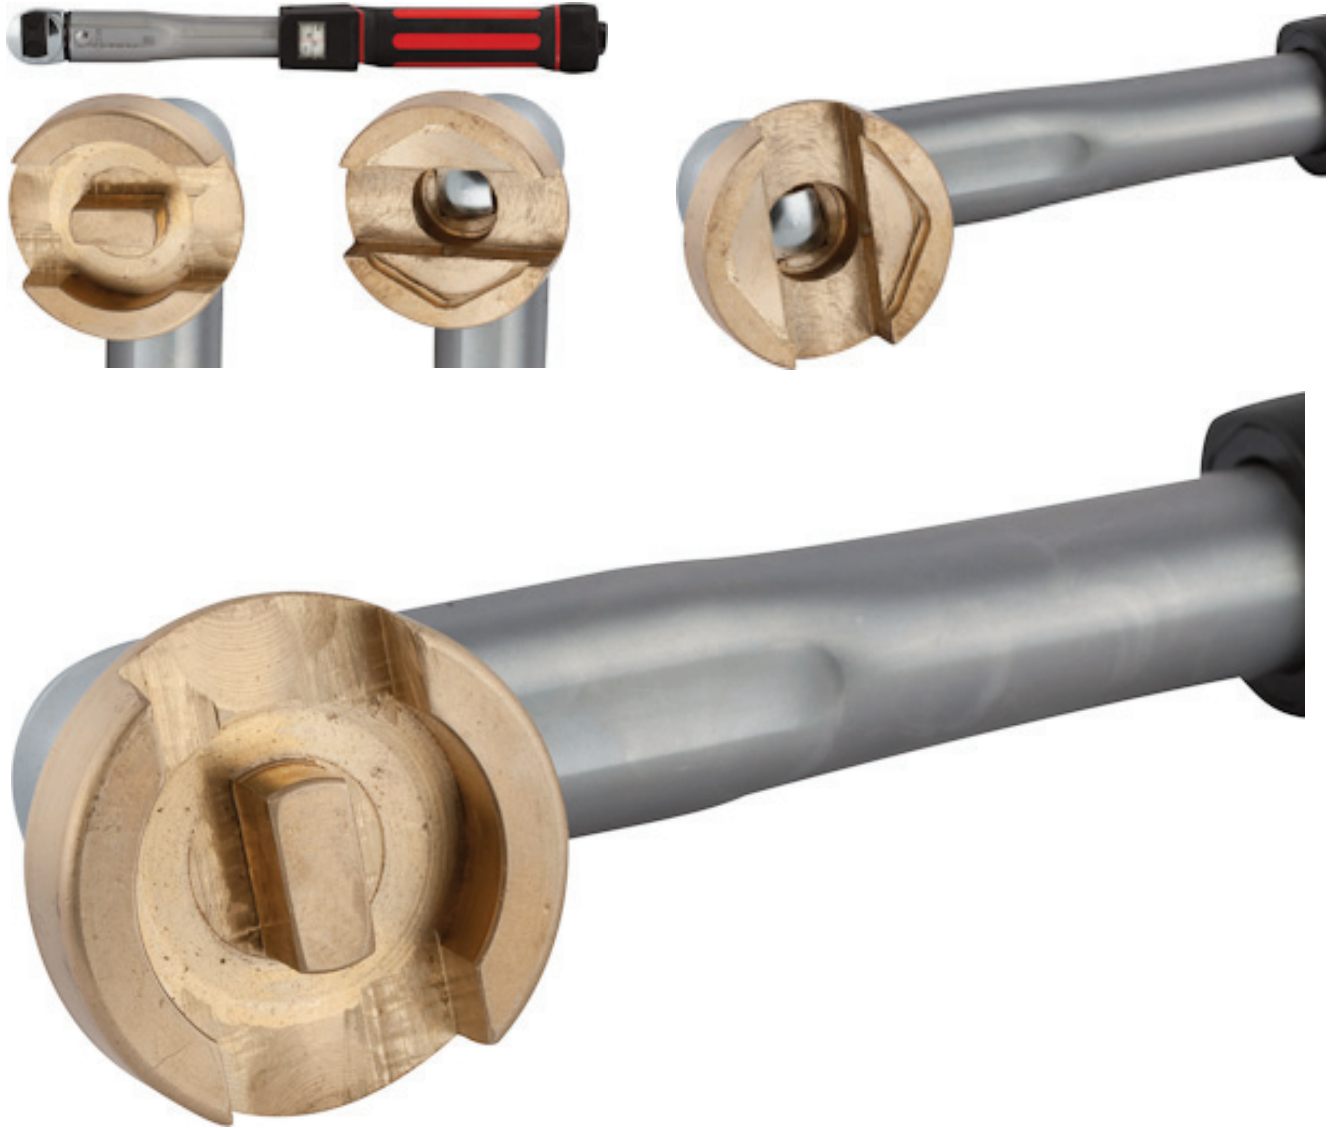

Part#: 30WAPW

Part#
30WAPW

Description
Premium Adjustable Torque Wrench Kit with
Sparkless Drum Sockets

#/Case
1 / Box

Supplied By: **The Cary Company**
Ph: 630-629-6600
www.thecarycompany.com