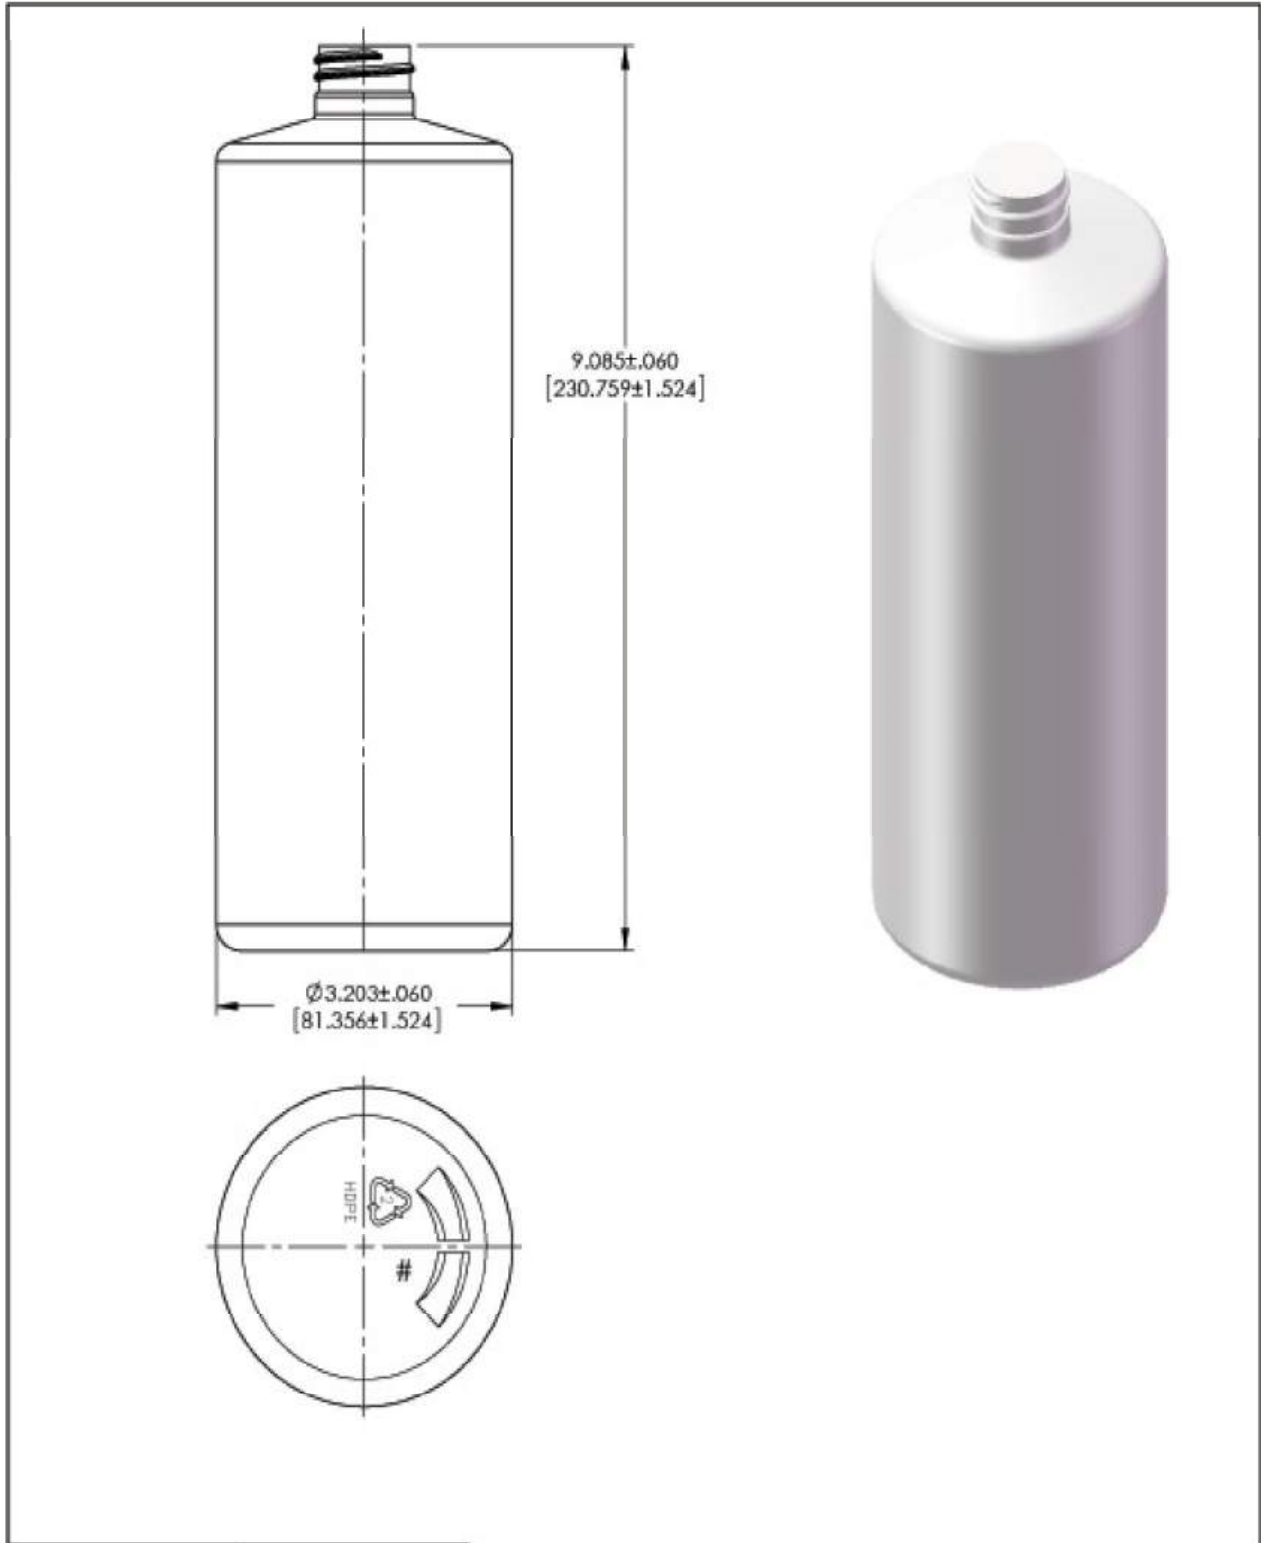

IF YOU...

MIX IT. FILL IT. PACK IT. SHIP IT.

WE HAVE A **PRODUCT** FOR YOU

Part #30WAU1

Plastic Cylinder Bottles

**32 oz. Fluorinated Natural HDPE Plastic Cylinder Bottle,
28mm 28-410**

The
CARYCOMPANY
Est. 1895

32oz. CYLINDER							
Neck Finishes Available	Overflow Height	Overflow Capacity	Bottle weight	Pcs/ Carton	Pallet Count T/L	Pallet Count LTL	T/L Qty
M28-SP410	9.085"	1022ml ± 15	58 ± 3	103	1,648	1,236	49,440