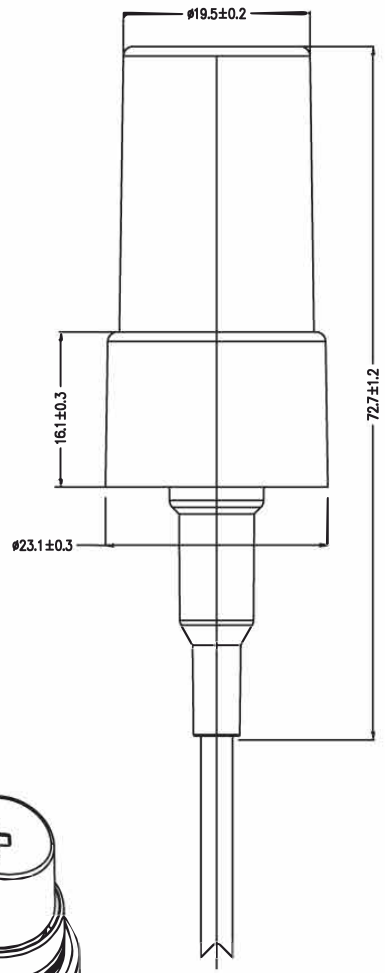

IF YOU...

MIX IT. FILL IT. PACK IT. SHIP IT.

WE HAVE A PRODUCT FOR YOU

Part #: 30WB20

The
CARYCOMPANY
Est. 1895

1195 W. Fullerton Ave. | Addison, IL 60101 | T: 630.629.6600 | F: 630.629.3690 |

K

3		4	
MARK	REVISER	DESCRIPTN	DATE

Discharge Rate: 0.20 ± 0.02 ml/T

Section A-A

TOLERANCE							
0mm-15mm	±0.05	±0.10	±0.50	DRAFTER:	UNIT: mm	The CARY COMPANY Est. 1895	
15mm-30mm	±0.05	±0.15	±1.00	CHECKED:	MODEL NAME:	TITLE: 30WB20 Black Assembly	
30mm-50mm	±0.10	±0.20	±1.50	CENSOR:	SCALE:	VISUAL ANGLE	Q'TY: 1/1
50mm-99mm	±0.15	±0.30	±2.00	APPROVED:	PART NO:		REV: A0
ABOVE 99mm	±0.20	±0.40	±2.50		FILE NO:	D-	
CENTER	±0.10	±0.50	±1.00				
ANGLER	±0.25°	±0.50°	±2.00°				