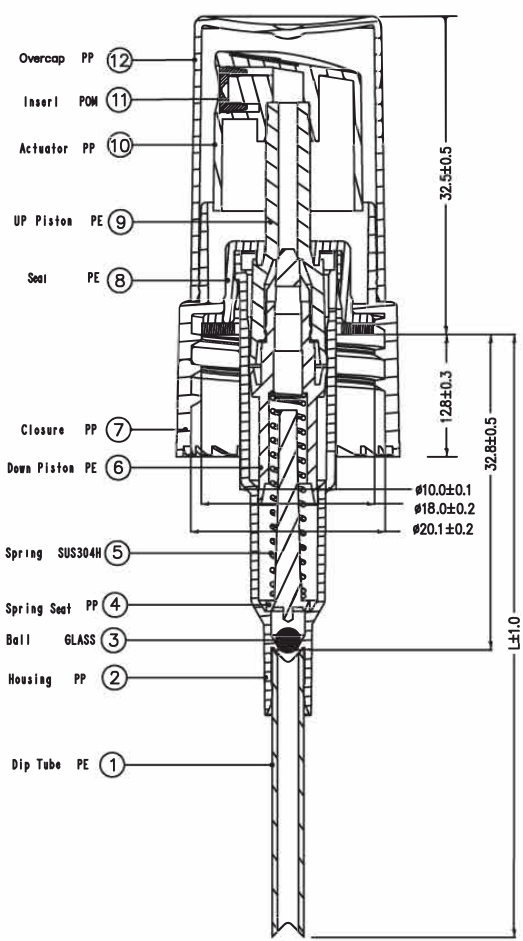

IF YOU...

MIX IT. FILL IT. PACK IT. SHIP IT.

WE HAVE A PRODUCT FOR YOU

Part #: 30WB20

The
CARYCOMPANY
Est. 1895

1195 W. Fullerton Ave. | Addison, IL 60101 | T: 630.629.6600 | F: 630.629.3690 |

K

3		4	
MARK	REVISER	DESCRIPTN	DATE

Discharge Rate: 0.20 ± 0.02 ml/T

Section A-A

TOLERANCE							
0mm-15mm	±0.05	±0.10	±0.50	DRAFTER:	UNIT: mm	The CARY COMPANY Est. 1895	
15mm-30mm	±0.05	±0.15	±1.00	CHECKED:	MODEL NAME:	TITLE: 30WB20 Black Assembly	
30mm-50mm	±0.10	±0.20	±1.50	CENSOR:	SCALE:	VISUAL ANGLE	Q'TY: 1/1
50mm-99mm	±0.15	±0.30	±2.00	APPROVED:	PART NO:		REV: A0
ABOVE 99mm	±0.20	±0.40	±2.50		FILE NO:	D-	
CENTER	±0.10	±0.50	±1.00				
ANGLER	±0.25°	±0.50°	±2.00°				