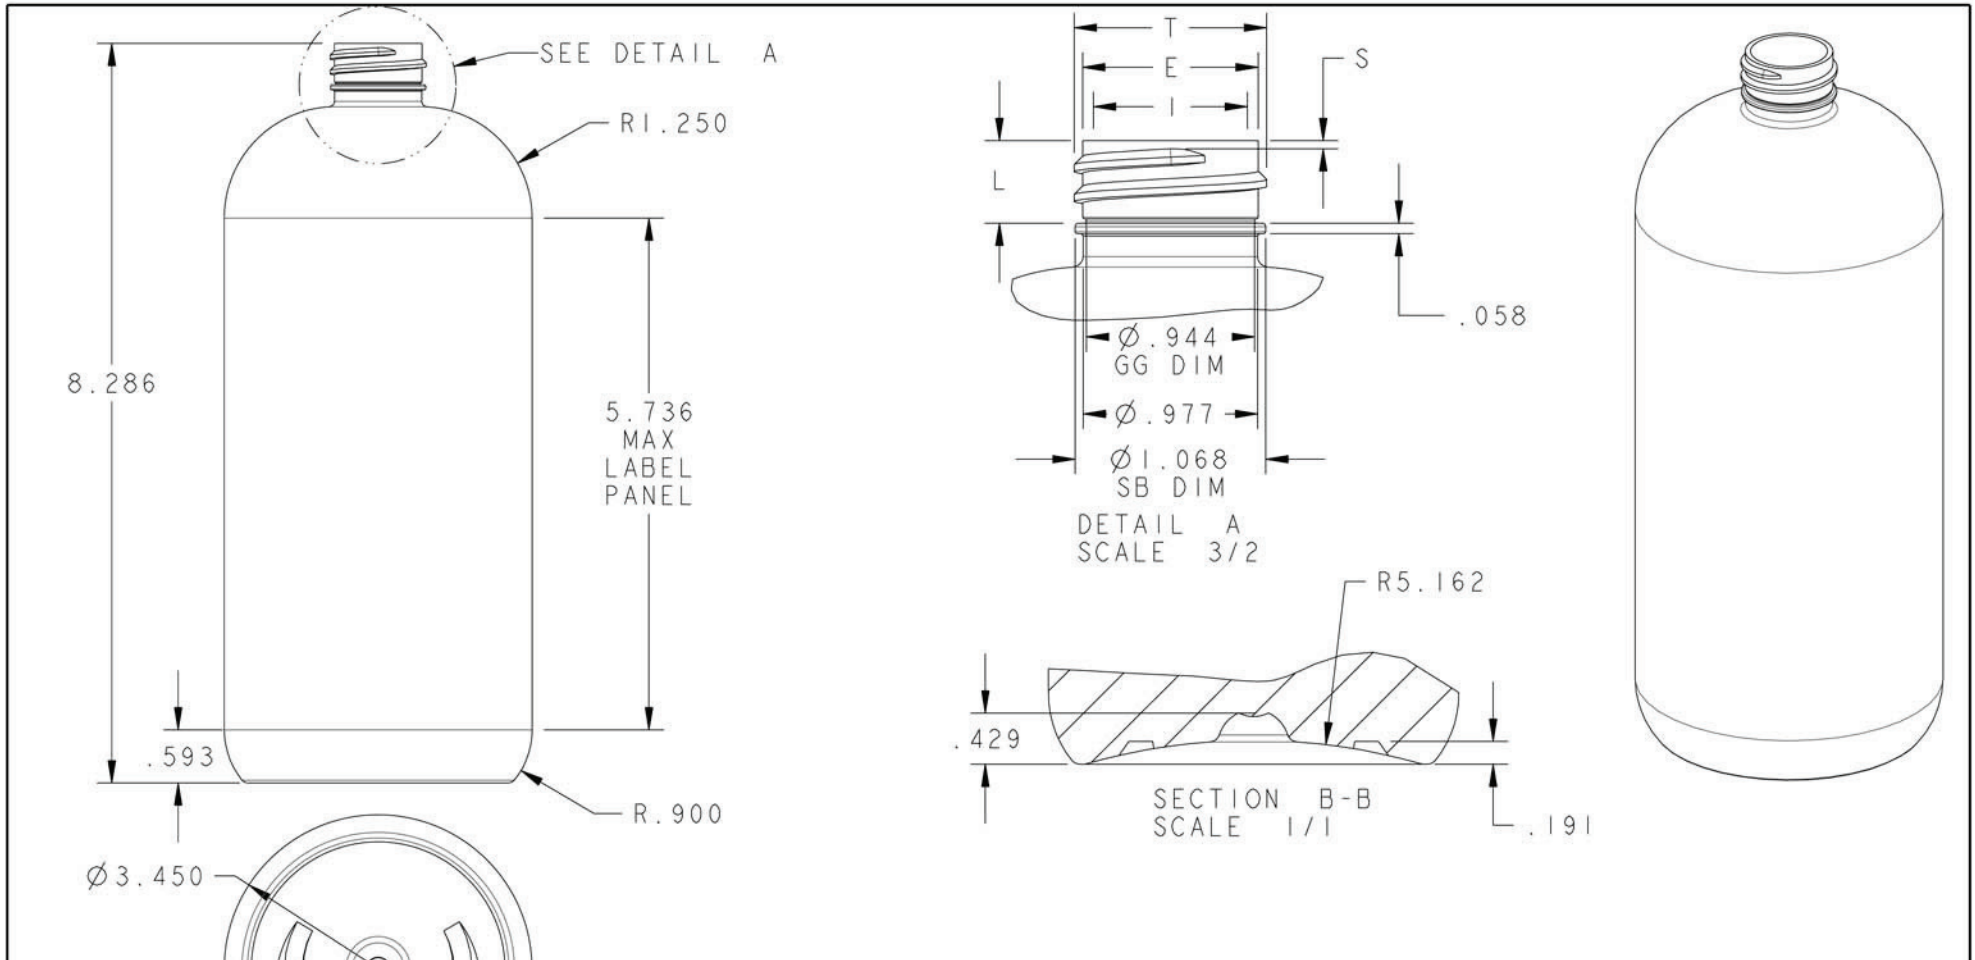

IF YOU...

MIX IT. FILL IT. PACK IT. SHIP IT.

WE HAVE A **PRODUCT** FOR YOU

Part # 30WB34

32 oz. Clear PET Plastic Boston Round Bottle,
28mm 28-410, Bulk Packed

Neck Finish: M28SP410							
All measurements are in inches	Min Thk	Color	Weight	Std. Pack	Revisions		30WB33
	.012	Clear & Amber	50 Gms±2	90, Stack			
	.015	Clear & Amber	55 Gms±2	90, Stack			Scale: Drawn By: SCT Date: 11-08-05
Neck Dimensions:				Tolerance: Where not shown Decimal ±0.050 Angular ±		32oz BOSTON ROUND, PET, 28-410 CT	
T = 1.078±.010				Material: PET		Approved By: Drawing NO:	
E = .984±.010				Overflow Capacity:		CGR 32BR1XX28M410	
L = .463 MIN						DwgRev: -	
I = .864±.005							
S = .046±.015							

50g - 1065ml ±15
 55g - 1062ml ±15

4