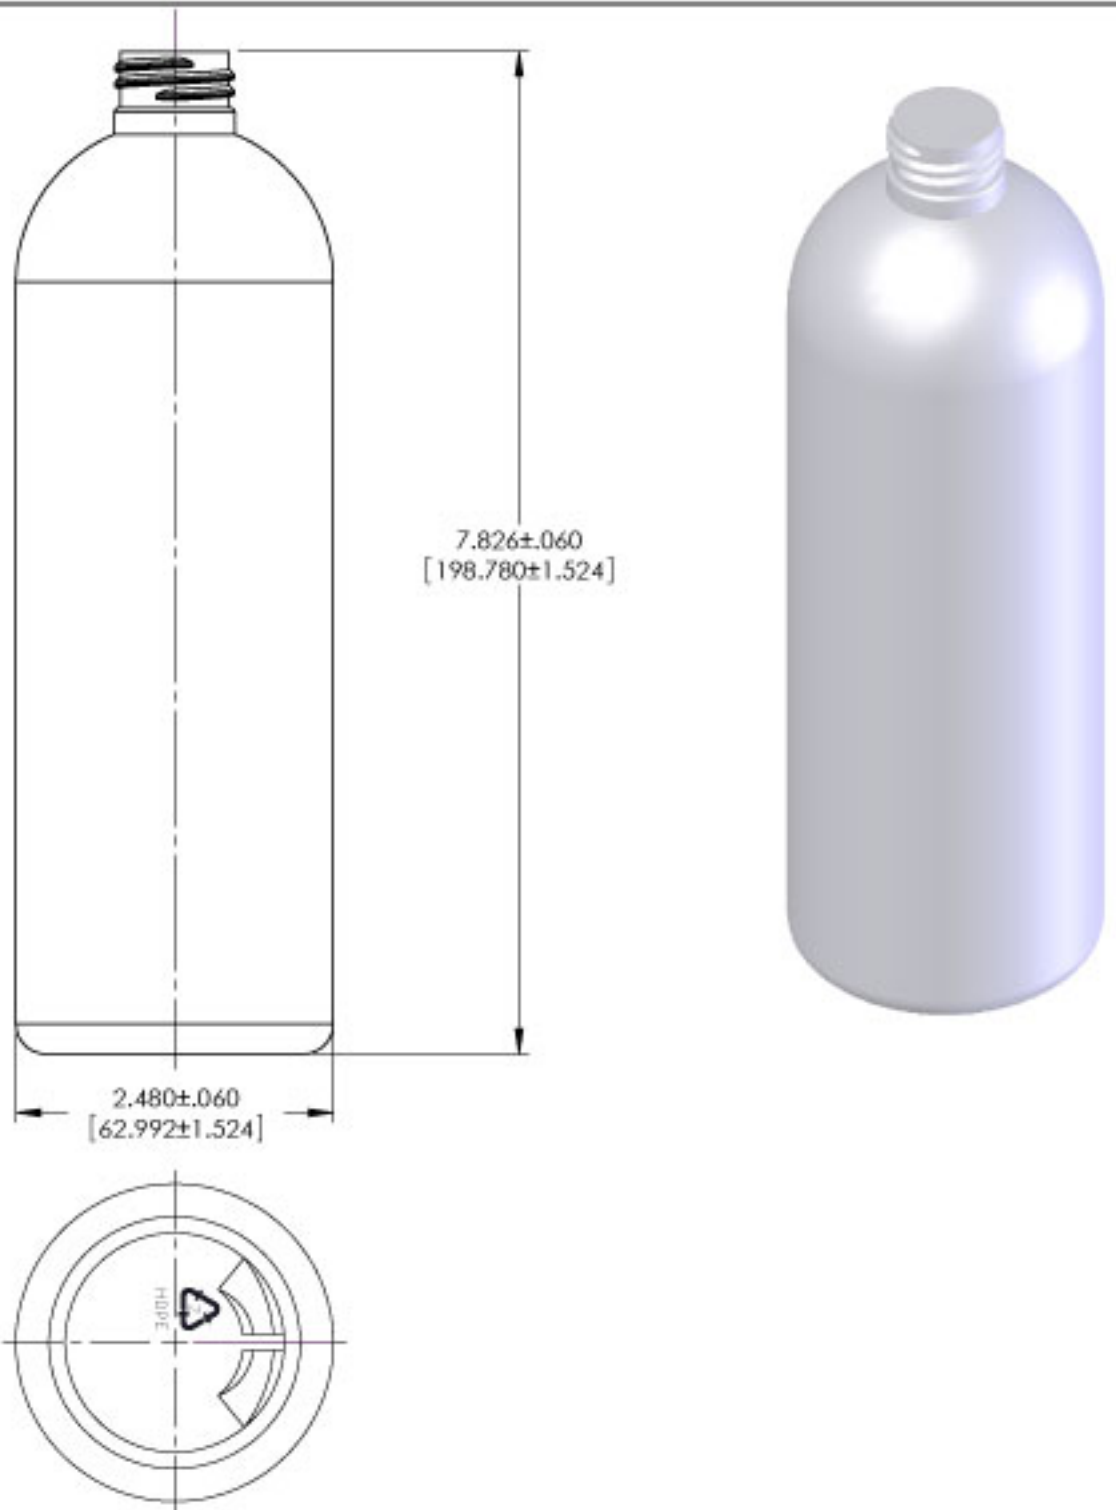

IF YOU...

MIX IT. FILL IT. PACK IT. SHIP IT.

WE HAVE A **PRODUCT** FOR YOU

Part # 30WB6W

Plastic Cosmo Round Bottles

16 oz. White HDPE Plastic Bullet Bottle, 28mm 28-410

The
CARYCOMPANY
Est. 1895

1195 W. Fullerton Ave. | Addison, IL 60101 | T: 630.629.6600 | F: 630.629.3690 | TheCaryCompany.com

The **CARY COMPANY**
Est. 1895

16oz BULLET RD.

Neck Finishes Available	Overflow Height	Overflow Capacity	Bottle weight	Pcs/ Carton	Pallet Count T/L	Pallet Count LTL	T/L Qty
M28-SP410	7.861	510ml ± 11	32.0 ± 2	243	3,888	2,916	116,640
M28-400(spec)	7.827	510ml ± 11	32.0 ± 2				