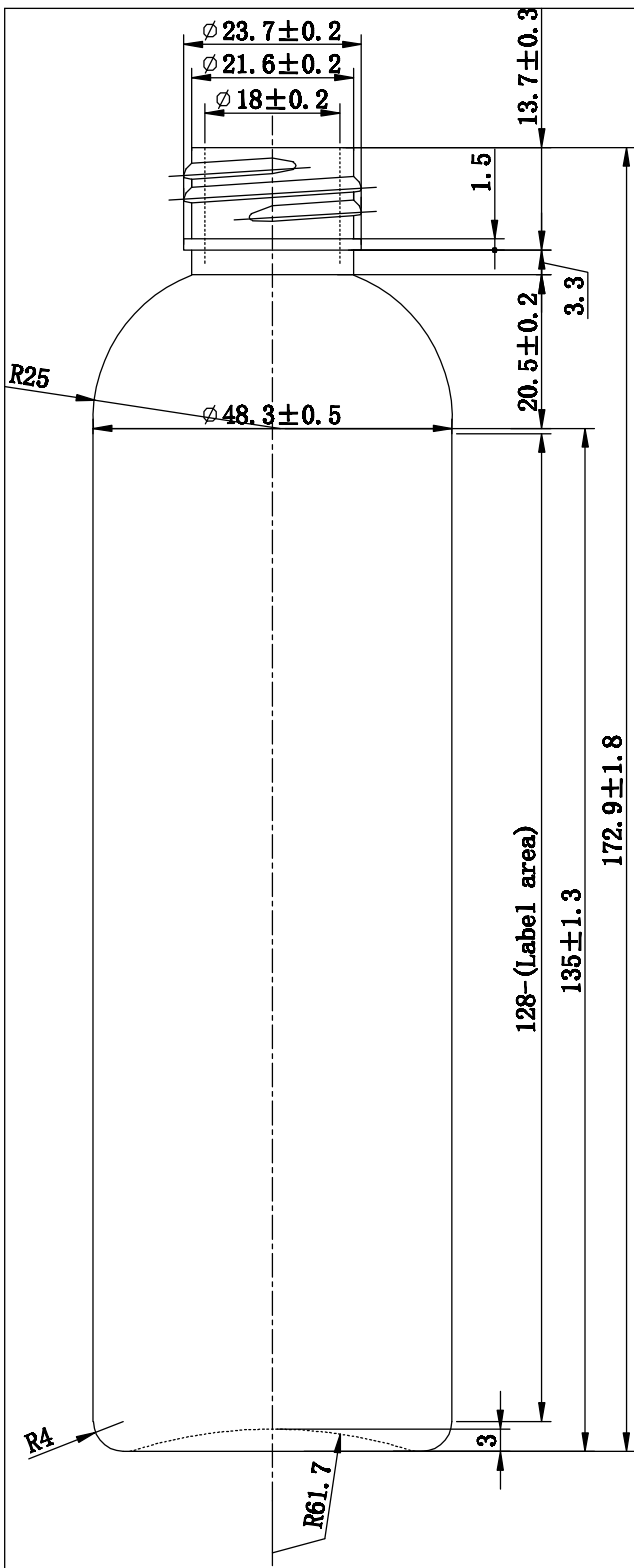

IF YOU...

MIX IT. FILL IT. PACK IT. SHIP IT.

WE HAVE A PRODUCT FOR YOU

Part #: 30WB8P

The
CARYCOMPANY
Est. 1895

1195 W. Fullerton Ave. | Addison, IL 60101 | T: 630.629.6600 | F: 630.629.3690 |

S/2:1

EP-27475		DATE	The CARY COMPANY <small>Est. 1895</small>	
		2016. 1. 27		
NECK FINISH	24/410	PET	PRODUCT NAME: 8oz bullet bottle	
O.F. CAPACITY	265ml			
GRAM WEIGHT	21.5 ± 2g	RATIO: 1: 1	PAGE: 1/1	