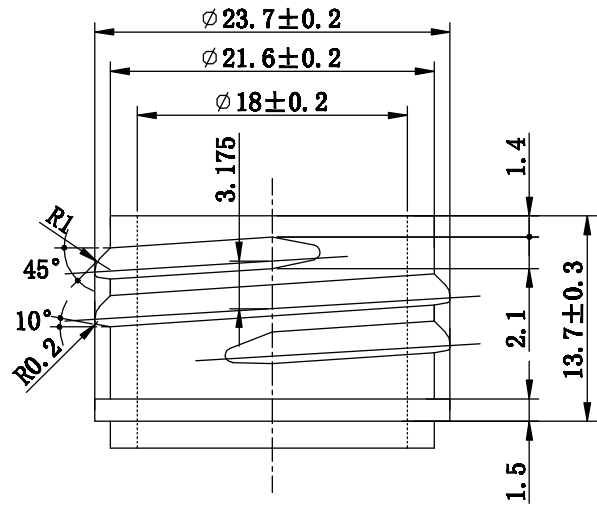

IF YOU...

MIX IT. FILL IT. PACK IT. SHIP IT.

WE HAVE A PRODUCT FOR YOU

Part #: 30WB8P

The
CARYCOMPANY
Est. 1895

1195 W. Fullerton Ave. | Addison, IL 60101 | T: 630.629.6600 | F: 630.629.3690 |

S/2:1

EP-27475		DATE	The CARY COMPANY <small>Est. 1895</small>	
		2016. 1. 27		
NECK FINISH	24/410	PET	PRODUCT NAME: 8oz bullet bottle	
O.F. CAPACITY	265ml			
GRAM WEIGHT	21.5 ± 2g	RATIO: 1: 1	PAGE: 1/1	