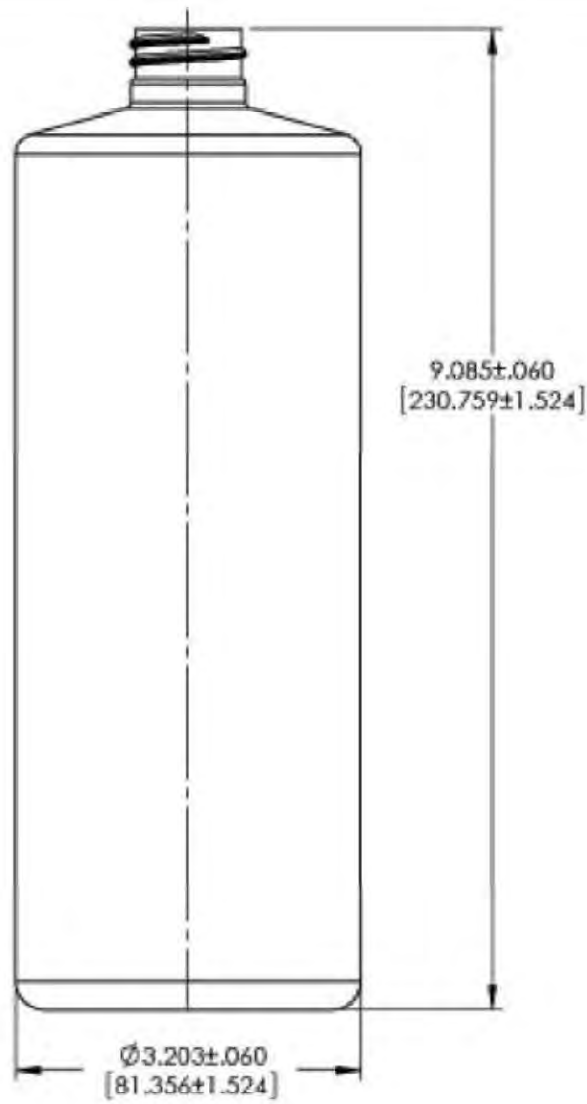

# WE HAVE A **PRODUCT** FOR YOU

Part #: 30WBQC

Plastic Cylinder Bottles

32 oz. Black HDPE Plastic Cylinder Bottle,  
28mm 28-410, 58 Grams

The  
**CARY**COMPANY  
Est. 1895

1195 W. Fullerton Ave. | Addison, IL 60101 | T: 630.629.6600 | F: 630.629.3690 |