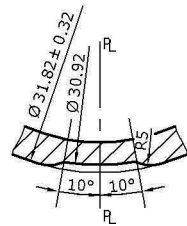

IF YOU...

MIX IT. FILL IT. PACK IT. SHIP IT.

WE HAVE A **PRODUCT** FOR YOU

Part # 30WC75

2.5 oz. (75 cc) Clear PET Plastic Packer Bottle,
33mm 33-400

FINISH DETAIL S/5:1

THREAD'S DETAIL ON PARTING LINE S / 3:1

F. P. Capacity	75ml	Drawn	Jingsheng		Drawing Name	75CC	Scale
			Date	2006-07-13			
O. F. Capacity	$81 \pm 4\text{ml}$	Checked			Material	PETE	
			Date				
Weight	$10.5 \pm 1\text{g}$	Approved			The CARY COMPANY		Est. 1895
			Date				