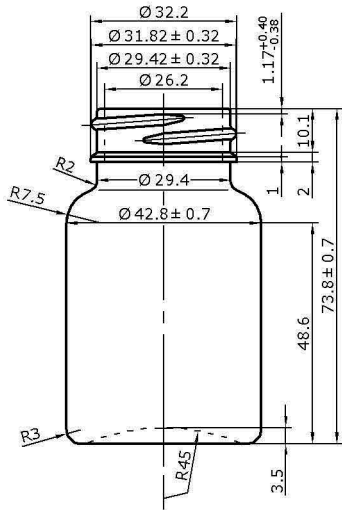

IF YOU...

MIX IT. FILL IT. PACK IT. SHIP IT.

WE HAVE A **PRODUCT** FOR YOU

Part # 30WC75

2.5 oz. (75 cc) Clear PET Plastic Packer Bottle,
33mm 33-400

FINISH DETAIL S/5:1

THREAD'S DETAIL ON PARTING LINE S / 3:1

F. P. Capacity	75ml	Drawn	Jingsheng		Drawing Name	75CC	Scale
			Date	2006-07-13			
O. F. Capacity	$81 \pm 4\text{ml}$	Checked			Material	PETE	
			Date				
Weight	$10.5 \pm 1\text{g}$	Approved			The CARY COMPANY		Est. 1895
			Date				