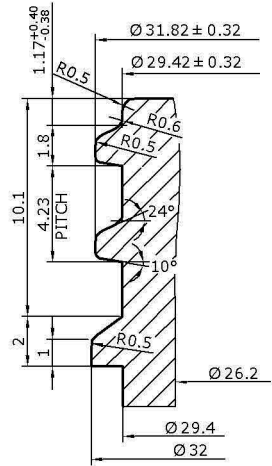

IF YOU...

MIX IT. FILL IT. PACK IT. SHIP IT.

WE HAVE A **PRODUCT** FOR YOU

Part # 30WC75

2.5 oz. (75 cc) Clear PET Plastic Packer Bottle,
33mm 33-400

FINISH DETAIL S/5:1

THREAD'S DETAIL ON PARTING LINE S / 3:1

F. P. Capacity	75ml	Drawn	Jingsheng		Drawing Name	75CC	Scale
			Date	2006-07-13			
O. F. Capacity	$81 \pm 4\text{ml}$	Checked			Material	PETE	
			Date				
Weight	$10.5 \pm 1\text{g}$	Approved			The CARY COMPANY		Est. 1895
			Date				