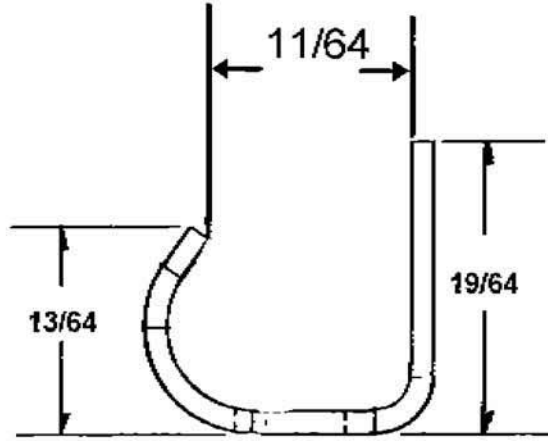

Steel

Case Pack

25,000 ea.

Pallet Pack

900,000 ea (36 Cases)

Supplied By: **The Cary Company**
 Ph: 630-629-6600
 www.thecarycompany.com

TOLERANCES (EXCEPT AS NOTED)			
DECIMAL ±	.020 1050 ANNEALED	SCALE	DRAWN BY DS
FRACTIONAL ±	TITLE PINT PAINT CLIPS		
ANGULAR ±	DATE 5/1/02	DRAWING NUMBER 30WCLP (PPC)	
		APPROVED BY	