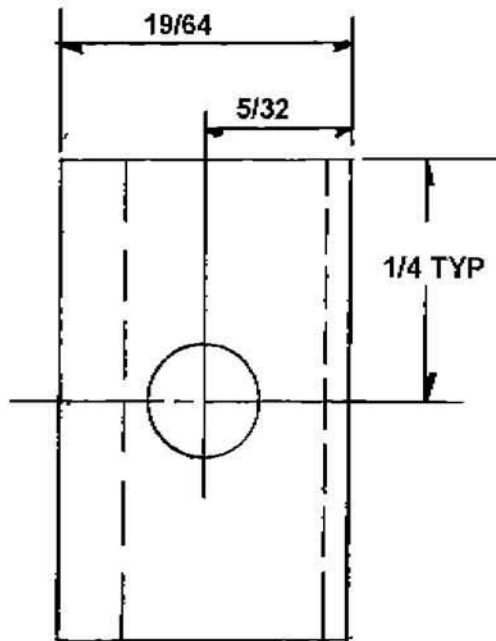

Steel

Case Pack

25,000 ea.

Pallet Pack

900,000 ea (36 Cases)

Supplied By: **The Cary Company**
 Ph: 630-629-6600
 www.thecarycompany.com

TOLERANCES (EXCEPT AS NOTED)			
DECIMAL ±	.020 1050 ANNEALED	SCALE	DRAWN BY DS
FRACTIONAL ±	TITLE PINT PAINT CLIPS		
ANGULAR ±	DATE 5/1/02	DRAWING NUMBER 30WCLP (PPC)	
		APPROVED BY	