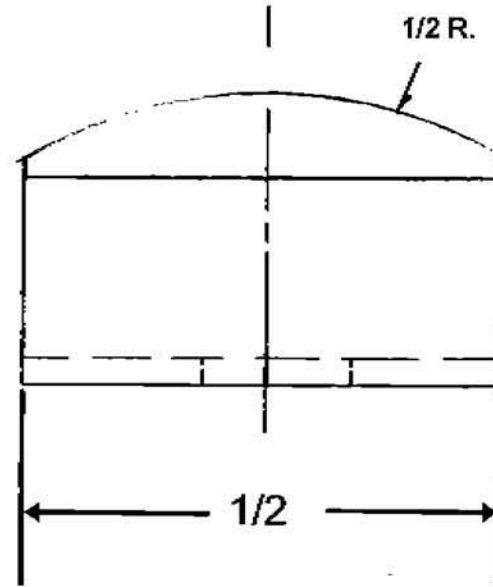

Steel

Case Pack

25,000 ea.

Pallet Pack

900,000 ea (36 Cases)

Supplied By: **The Cary Company**
 Ph: 630-629-6600
 www.thecarycompany.com

TOLERANCES (EXCEPT AS NOTED)			
DECIMAL ±	.020 1050 ANNEALED	SCALE	DRAWN BY DS
FRACTIONAL ±	TITLE PINT PAINT CLIPS		
ANGULAR ±	DATE 5/1/02	DRAWING NUMBER 30WCLP (PPC)	
		APPROVED BY	