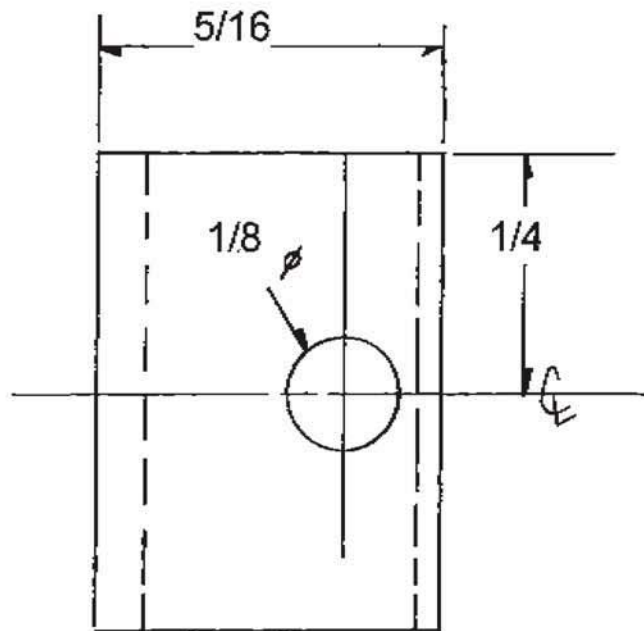

Steel

Case Pack

25,000 ea.

Pallet Pack

900,000 ea (36 Cases)

Supplied By: The Cary Company
 Ph: 630-629-6600
 www.thecarycompany.com

TOLERANCES (EXCEPT AS NOTED)			
DECIMAL	.020 1050 ANNEALED	SCALE	DRAWN BY DS
FRACTIONAL		APPROVED BY	
ANGULAR	DATE	DRAWING NUMBER	
	5/1/02	30WCLQ (Q P C)	
		TITLE	
		QUART PAINT CLIPS	