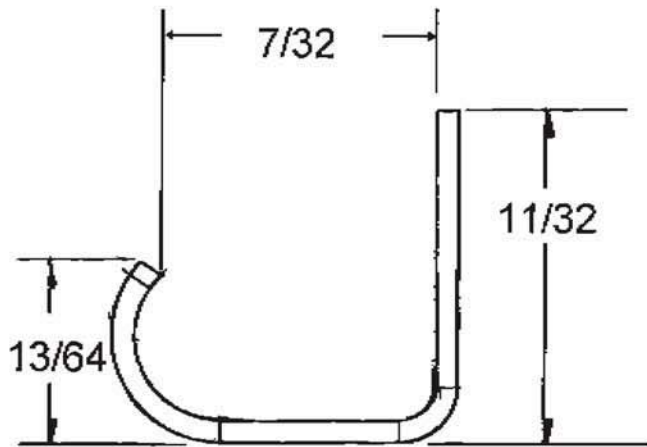

Steel

Case Pack

25,000 ea.

Pallet Pack

900,000 ea (36 Cases)

Supplied By: The Cary Company
 Ph: 630-629-6600
 www.thecarycompany.com

TOLERANCES (EXCEPT AS NOTED)			
DECIMAL	.020 1050 ANNEALED	SCALE	DRAWN BY DS
FRACTIONAL		APPROVED BY	
ANGULAR	DATE	DRAWING NUMBER	
	5/1/02	30WCLQ (Q P C)	
		TITLE	
		QUART PAINT CLIPS	