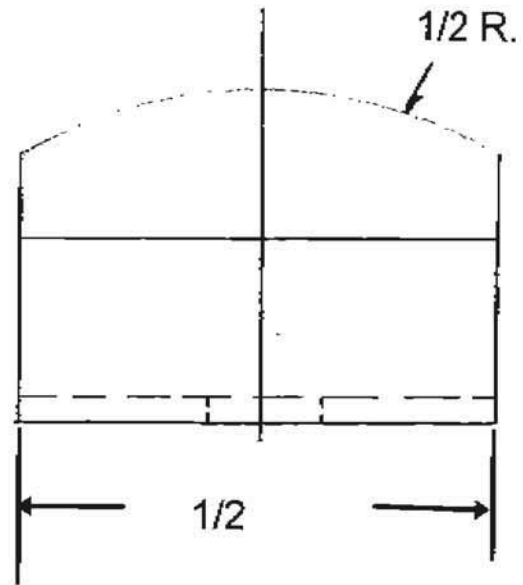

Steel

Case Pack

25,000 ea.

Pallet Pack

900,000 ea (36 Cases)

Supplied By: The Cary Company
 Ph: 630-629-6600
 www.thecarycompany.com

TOLERANCES (EXCEPT AS NOTED)			
DECIMAL	.020 1050 ANNEALED	SCALE	DRAWN BY DS
FRACTIONAL		APPROVED BY	
ANGULAR	DATE	DRAWING NUMBER	
	5/1/02	30WCLQ (Q P C)	
		TITLE	
		QUART PAINT CLIPS	