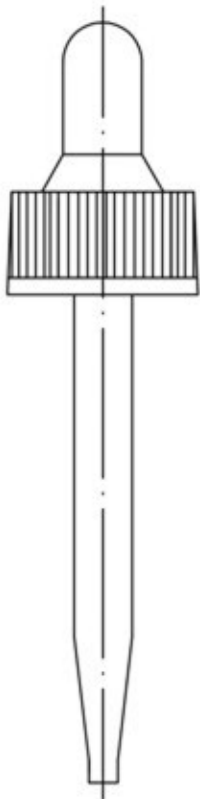

IF YOU...

MIX IT. FILL IT. PACK IT. SHIP IT.

WE HAVE A PRODUCT FOR YOU

Part #	30WDC2
Neck Width	20mm
Neck Finish	20-400
Color	Black
Material	Glass
Dimensions	75mm (Pipette Glass Length)
Case Pack	2,080 ea.
Pallet Pack	62,400 ea. (30 Cases)
FDA Approved	Yes
BPA Free	Yes
Industries	Food & Beverage, Health & Beauty, Nutraceuticals, Pharmaceutical

The
CARY COMPANY
 Est. 1895

Volume	Pipette Length
30ML	75mm

Item no. 2oz	Date: 2017/3/20	Qingdao Herede-ISC
20/400 CRC dropper	Material: PP for cap	
Pipette Length: 7*89mm	Glass for pipe	Drawing Frank Fang