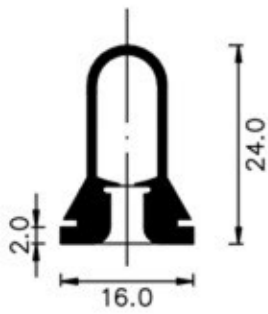

IF YOU...

MIX IT. FILL IT. PACK IT. SHIP IT.

WE HAVE A PRODUCT FOR YOU

Part #	30WDC2
Neck Width	20mm
Neck Finish	20-400
Color	Black
Material	Glass
Dimensions	75mm (Pipette Glass Length)
Case Pack	2,080 ea.
Pallet Pack	62,400 ea. (30 Cases)
FDA Approved	Yes
BPA Free	Yes
Industries	Food & Beverage, Health & Beauty, Nutraceuticals, Pharmaceutical

The
CARY COMPANY
 Est. 1895

Volume	Pipette Length
30ML	75mm

Item no. 2oz	Date: 2017/3/20	Qingdao Herede-ISC
20/400 CRC dropper	Material: PP for cap	
Pipette Length: 7*89mm	Glass for pipe	Drawing Frank Fang