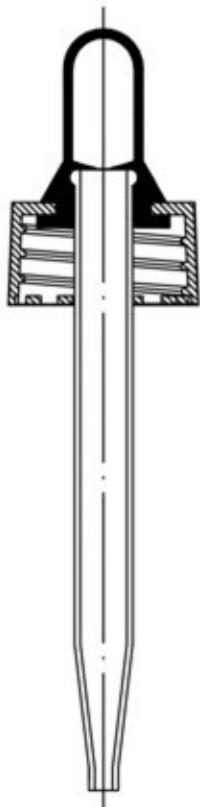

IF YOU...

MIX IT. FILL IT. PACK IT. SHIP IT.

WE HAVE A PRODUCT FOR YOU

Part #	30WDC2
Neck Width	20mm
Neck Finish	20-400
Color	Black
Material	Glass
Dimensions	75mm (Pipette Glass Length)
Case Pack	2,080 ea.
Pallet Pack	62,400 ea. (30 Cases)
FDA Approved	Yes
BPA Free	Yes
Industries	Food & Beverage, Health & Beauty, Nutraceuticals, Pharmaceutical

The
CARY COMPANY
 Est. 1895

Volume	Pipette Length
30ML	75mm

Item no. 2oz	Date: 2017/3/20	Qingdao Herede-ISC
20/400 CRC dropper	Material: PP for cap	
Pipette Length: 7*89mm	Glass for pipe	Drawing Frank Fang