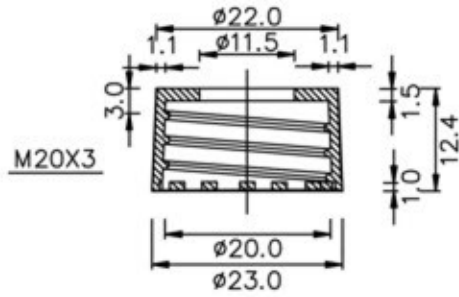

IF YOU...

MIX IT. FILL IT. PACK IT. SHIP IT.

WE HAVE A PRODUCT FOR YOU

Part #	30WDC2
Neck Width	20mm
Neck Finish	20-400
Color	Black
Material	Glass
Dimensions	75mm (Pipette Glass Length)
Case Pack	2,080 ea.
Pallet Pack	62,400 ea. (30 Cases)
FDA Approved	Yes
BPA Free	Yes
Industries	Food & Beverage, Health & Beauty, Nutraceuticals, Pharmaceutical

The
CARY COMPANY
 Est. 1895

Volume	Pipette Length
30ML	75mm

Item no. 2oz	Date: 2017/3/20	Qingdao Herede-ISC
20/400 CRC dropper	Material: PP for cap	
Pipette Length: 7*89mm	Glass for pipe	Drawing Frank Fang