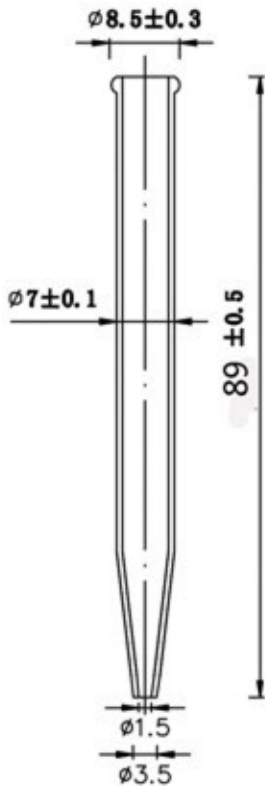

IF YOU...

MIX IT. FILL IT. PACK IT. SHIP IT.

WE HAVE A PRODUCT FOR YOU

Part #	30WDC2
Neck Width	20mm
Neck Finish	20-400
Color	Black
Material	Glass
Dimensions	75mm (Pipette Glass Length)
Case Pack	2,080 ea.
Pallet Pack	62,400 ea. (30 Cases)
FDA Approved	Yes
BPA Free	Yes
Industries	Food & Beverage, Health & Beauty, Nutraceuticals, Pharmaceutical

The
CARY COMPANY
 Est. 1895

Volume	Pipette Length
30ML	75mm

Item no. 2oz	Date: 2017/3/20	Qingdao Herede-ISC
20/400 CRC dropper	Material: PP for cap	
Pipette Length: 7*89mm	Glass for pipe	Drawing Frank Fang