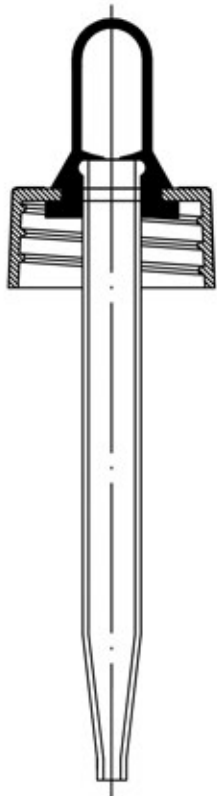

# IF YOU...

MIX IT. FILL IT. PACK IT. SHIP IT.

# WE HAVE A PRODUCT FOR YOU

Part #	30WDC4
Neck Width	22mm
Neck Finish	22-400
Color	Black
Material	Glass
Dimensions	108mm (Pipette Glass Length)
Case Pack	1,600 ea.
Pallet Pack	48,000 ea. (30 Cases)
Case Dimensions	23" x 15" x 15"
FDA Approved	Yes
BPA Free	Yes
Industries	Food & Beverage, Health & Beauty, Nutraceuticals, Pharmaceutical

The **CARY** COMPANY  
Est. 1895

Volume	Pipette Length
120ML	108mm

Item no. 4oz	Date: 2017/3/20	Qingdao Herede-ISC
22/400 CRC dropper		
Pipette Length: 7*108mm		Drawing: Frank Fang