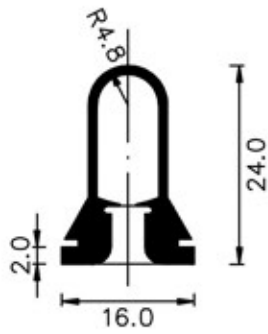

# WE HAVE A PRODUCT FOR YOU

Part #	30WDC4
Neck Width	22mm
Neck Finish	22-400
Color	Black
Material	Glass
Dimensions	108mm (Pipette Glass Length)
Case Pack	1,600 ea.
Pallet Pack	48,000 ea. (30 Cases)
Case Dimensions	23" x 15" x 15"
FDA Approved	Yes
BPA Free	Yes
Industries	Food & Beverage, Health & Beauty, Nutraceuticals, Pharmaceutical

The **CARY** COMPANY  
Est. 1895

Volume	Pipette Length
120ML	108mm

Item no. 4oz	Date: 2017/3/20	Qingdao Herede-ISC
22/400 CRC dropper		
Pipette Length: 7*108mm		Drawing: Frank Fang