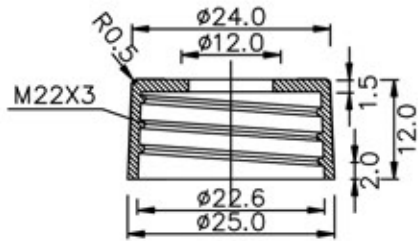

# WE HAVE A PRODUCT FOR YOU

Part #	30WDC4
Neck Width	22mm
Neck Finish	22-400
Color	Black
Material	Glass
Dimensions	108mm (Pipette Glass Length)
Case Pack	1,600 ea.
Pallet Pack	48,000 ea. (30 Cases)
Case Dimensions	23" x 15" x 15"
FDA Approved	Yes
BPA Free	Yes
Industries	Food & Beverage, Health & Beauty, Nutraceuticals, Pharmaceutical

The **CARY** COMPANY  
Est. 1895

Volume	Pipette Length
120ML	108mm

Item no. 4oz	Date: 2017/3/20	Qingdao Herede-ISC
22/400 CRC dropper		
Pipette Length: 7*108mm		Drawing: Frank Fang