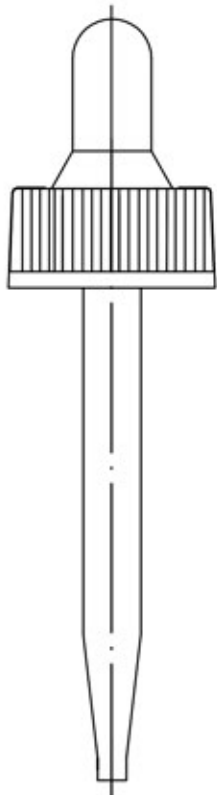

# IF YOU...

MIX IT. FILL IT. PACK IT. SHIP IT.

# WE HAVE A PRODUCT FOR YOU

Part #	30WDC4
Neck Width	22mm
Neck Finish	22-400
Color	Black
Material	Glass
Dimensions	108mm (Pipette Glass Length)
Case Pack	1,600 ea.
Pallet Pack	48,000 ea. (30 Cases)
Case Dimensions	23" x 15" x 15"
FDA Approved	Yes
BPA Free	Yes
Industries	Food & Beverage, Health & Beauty, Nutraceuticals, Pharmaceutical

The **CARY** COMPANY  
Est. 1895

Volume	Pipette Length
120ML	108mm

Item no. 4oz	Date: 2017/3/20	Qingdao Herede-ISC
22/400 CRC dropper		
Pipette Length: 7*108mm		Drawing: Frank Fang