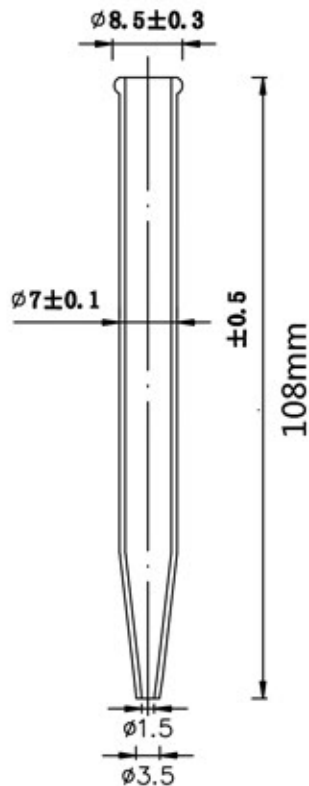

# WE HAVE A PRODUCT FOR YOU

Part #	30WDC4
Neck Width	22mm
Neck Finish	22-400
Color	Black
Material	Glass
Dimensions	108mm (Pipette Glass Length)
Case Pack	1,600 ea.
Pallet Pack	48,000 ea. (30 Cases)
Case Dimensions	23" x 15" x 15"
FDA Approved	Yes
BPA Free	Yes
Industries	Food & Beverage, Health & Beauty, Nutraceuticals, Pharmaceutical

The **CARY** COMPANY  
Est. 1895

Volume	Pipette Length
120ML	108mm

Item no. 4oz	Date: 2017/3/20	Qingdao Herede-ISC
22/400 CRC dropper		
Pipette Length: 7*108mm		Drawing: Frank Fang