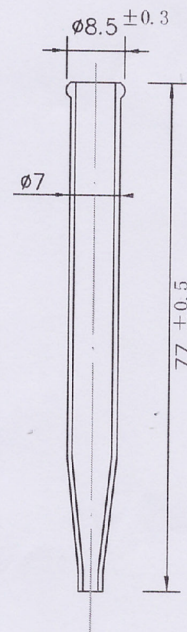

# WE HAVE A **PRODUCT** FOR YOU

Part #30WDG3

Dropper Caps

---

**20mm 20-400 Black Child Resistant Calibrated  
Glass Dropper (for 2 oz. Bottles)**

---

---

The  
**CARY**COMPANY  
Est. 1895

Tube length(l)	
Capacity	Length
5ML	48mm
10ML	58mm
15ML	65mm
20ML	70mm
30ML	77mm
50ML	89mm
100ML	109mm

10Z

7\*75mm

20-400