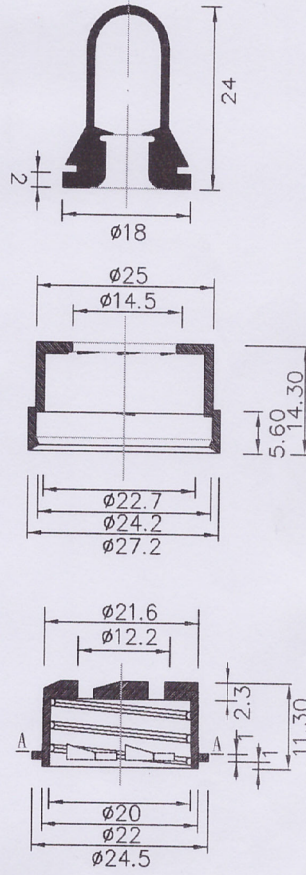

# WE HAVE A **PRODUCT** FOR YOU

Part #30WDG3

Dropper Caps

---

**20mm 20-400 Black Child Resistant Calibrated  
Glass Dropper (for 2 oz. Bottles)**

---

---

The  
**CARY**COMPANY  
Est. 1895

Tube length(l)	
Capacity	Length
5ML	48mm
10ML	58mm
15ML	65mm
20ML	70mm
30ML	77mm
50ML	89mm
100ML	109mm

10Z

7\*75mm

20-400