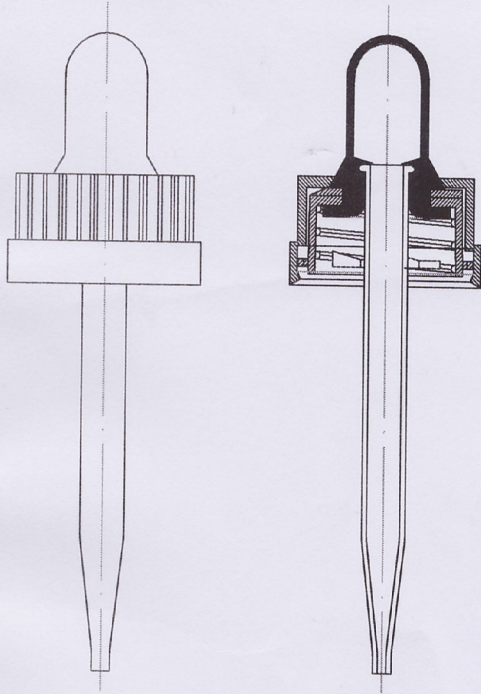

# WE HAVE A **PRODUCT** FOR YOU

Part #30WDG3

Dropper Caps

---

**20mm 20-400 Black Child Resistant Calibrated  
Glass Dropper (for 2 oz. Bottles)**

---

---

The  
**CARY**COMPANY  
Est. 1895

Tube length(l)	
Capacity	Length
5ML	48mm
10ML	58mm
15ML	65mm
20ML	70mm
30ML	77mm
50ML	89mm
100ML	109mm

10Z

7\*75mm

20-400