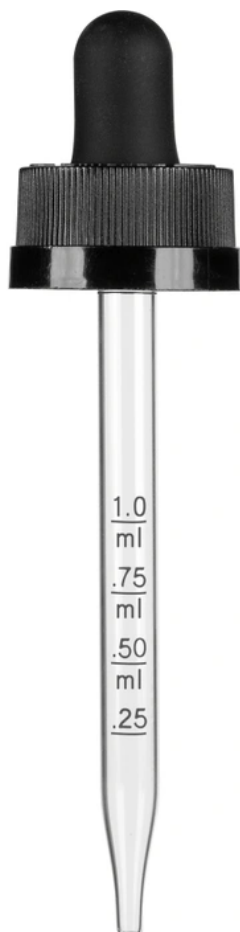

# WE HAVE A **PRODUCT** FOR YOU

Part #30WDG3

Dropper Caps

---

**20mm 20-400 Black Child Resistant Calibrated  
Glass Dropper (for 2 oz. Bottles)**

---

---

The  
**CARY**COMPANY  
Est. 1895

Tube length(l)	
Capacity	Length
5ML	48mm
10ML	58mm
15ML	65mm
20ML	70mm
30ML	77mm
50ML	89mm
100ML	109mm

10Z

7\*75mm

20-400