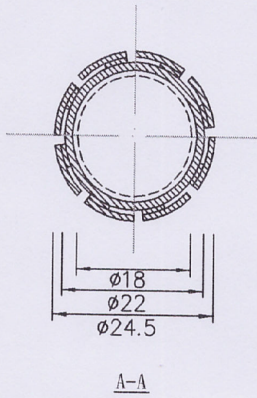

# WE HAVE A **PRODUCT** FOR YOU

Part #30WDG3

Dropper Caps

---

**20mm 20-400 Black Child Resistant Calibrated  
Glass Dropper (for 2 oz. Bottles)**

---

---

The  
**CARY**COMPANY  
Est. 1895

Tube length(l)	
Capacity	Length
5ML	48mm
10ML	58mm
15ML	65mm
20ML	70mm
30ML	77mm
50ML	89mm
100ML	109mm

10Z

7\*75mm

20-400