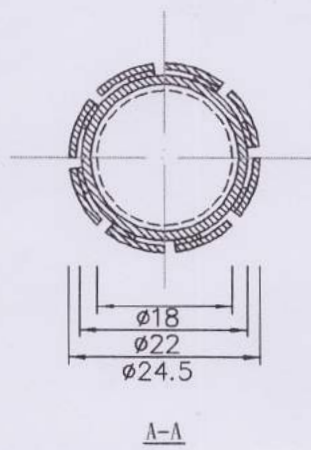

IF YOU...

MIX IT. FILL IT. PACK IT. SHIP IT.

WE HAVE A PRODUCT FOR YOU

20mm 20-400 White Child Resistant Glass Dropper (for 2 oz. Bottles)

Product Category: Dropper Caps

Part #	30WDW3
Neck Width	20mm
Neck Finish	20-400
Color	White
Material	Glass
Dimensions	89mm (Pipette Glass Length)
Case Pack	1,920 ea.
Pallet Pack	57,600 ea. (30 Cases)
Pallet Weight	979.2 lbs.
Case Dimensions	23"L x 15"W x 15"H
Pallet Dimensions	47"L x 47"W x 81"H
FDA Approved	Yes
BPA Free	Yes

Tube length(l)

Capacity	Length
5ML	48mm
10ML	58mm
15ML	65mm
20ML	70mm
30ML	77mm
50ML	89mm
100ML	109mm

2oz

7*89mm

20-400