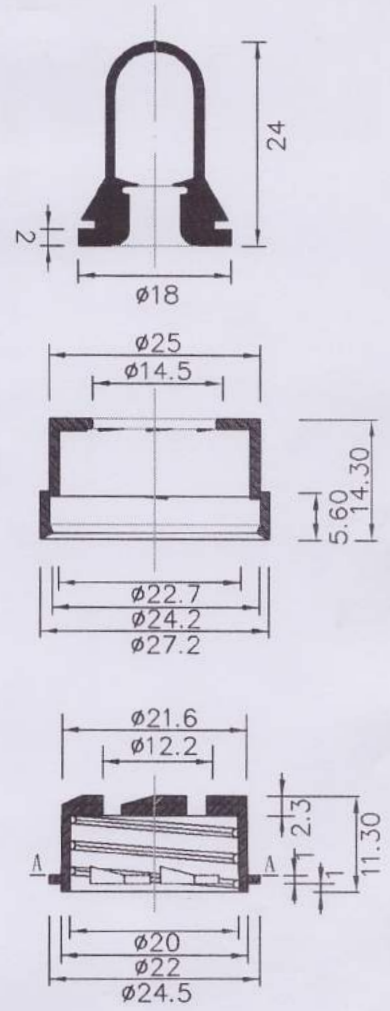

IF YOU...

MIX IT. FILL IT. PACK IT. SHIP IT.

WE HAVE A PRODUCT FOR YOU

20mm 20-400 White Child Resistant Glass Dropper (for 2 oz. Bottles)

Product Category: Dropper Caps

Part #	30WDW3
Neck Width	20mm
Neck Finish	20-400
Color	White
Material	Glass
Dimensions	89mm (Pipette Glass Length)
Case Pack	1,920 ea.
Pallet Pack	57,600 ea. (30 Cases)
Pallet Weight	979.2 lbs.
Case Dimensions	23"L x 15"W x 15"H
Pallet Dimensions	47"L x 47"W x 81"H
FDA Approved	Yes
BPA Free	Yes

Tube length(l)

Capacity	Length
5ML	48mm
10ML	58mm
15ML	65mm
20ML	70mm
30ML	77mm
50ML	89mm
100ML	109mm

2oz

7*89mm

20-400