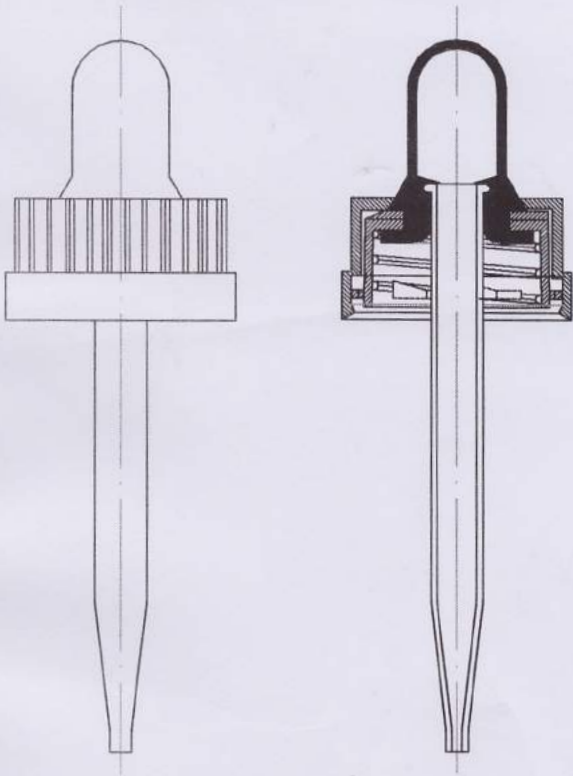

IF YOU...

MIX IT. FILL IT. PACK IT. SHIP IT.

WE HAVE A PRODUCT FOR YOU

20mm 20-400 White Child Resistant Glass Dropper (for 2 oz. Bottles)

Product Category: Dropper Caps

Part #	30WDW3
Neck Width	20mm
Neck Finish	20-400
Color	White
Material	Glass
Dimensions	89mm (Pipette Glass Length)
Case Pack	1,920 ea.
Pallet Pack	57,600 ea. (30 Cases)
Pallet Weight	979.2 lbs.
Case Dimensions	23"L x 15"W x 15"H
Pallet Dimensions	47"L x 47"W x 81"H
FDA Approved	Yes
BPA Free	Yes

Tube length(l)

Capacity	Length
5ML	48mm
10ML	58mm
15ML	65mm
20ML	70mm
30ML	77mm
50ML	89mm
100ML	109mm

2oz

7*89mm

20-400