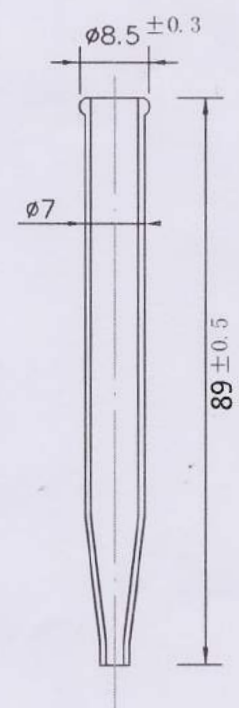

IF YOU...

MIX IT. FILL IT. PACK IT. SHIP IT.

WE HAVE A PRODUCT FOR YOU

20mm 20-400 White Child Resistant Glass Dropper (for 2 oz. Bottles)

Product Category: Dropper Caps

Part #	30WDW3
Neck Width	20mm
Neck Finish	20-400
Color	White
Material	Glass
Dimensions	89mm (Pipette Glass Length)
Case Pack	1,920 ea.
Pallet Pack	57,600 ea. (30 Cases)
Pallet Weight	979.2 lbs.
Case Dimensions	23"L x 15"W x 15"H
Pallet Dimensions	47"L x 47"W x 81"H
FDA Approved	Yes
BPA Free	Yes

Tube length(l)

Capacity	Length
5ML	48mm
10ML	58mm
15ML	65mm
20ML	70mm
30ML	77mm
50ML	89mm
100ML	109mm

2oz

7*89mm

20-400