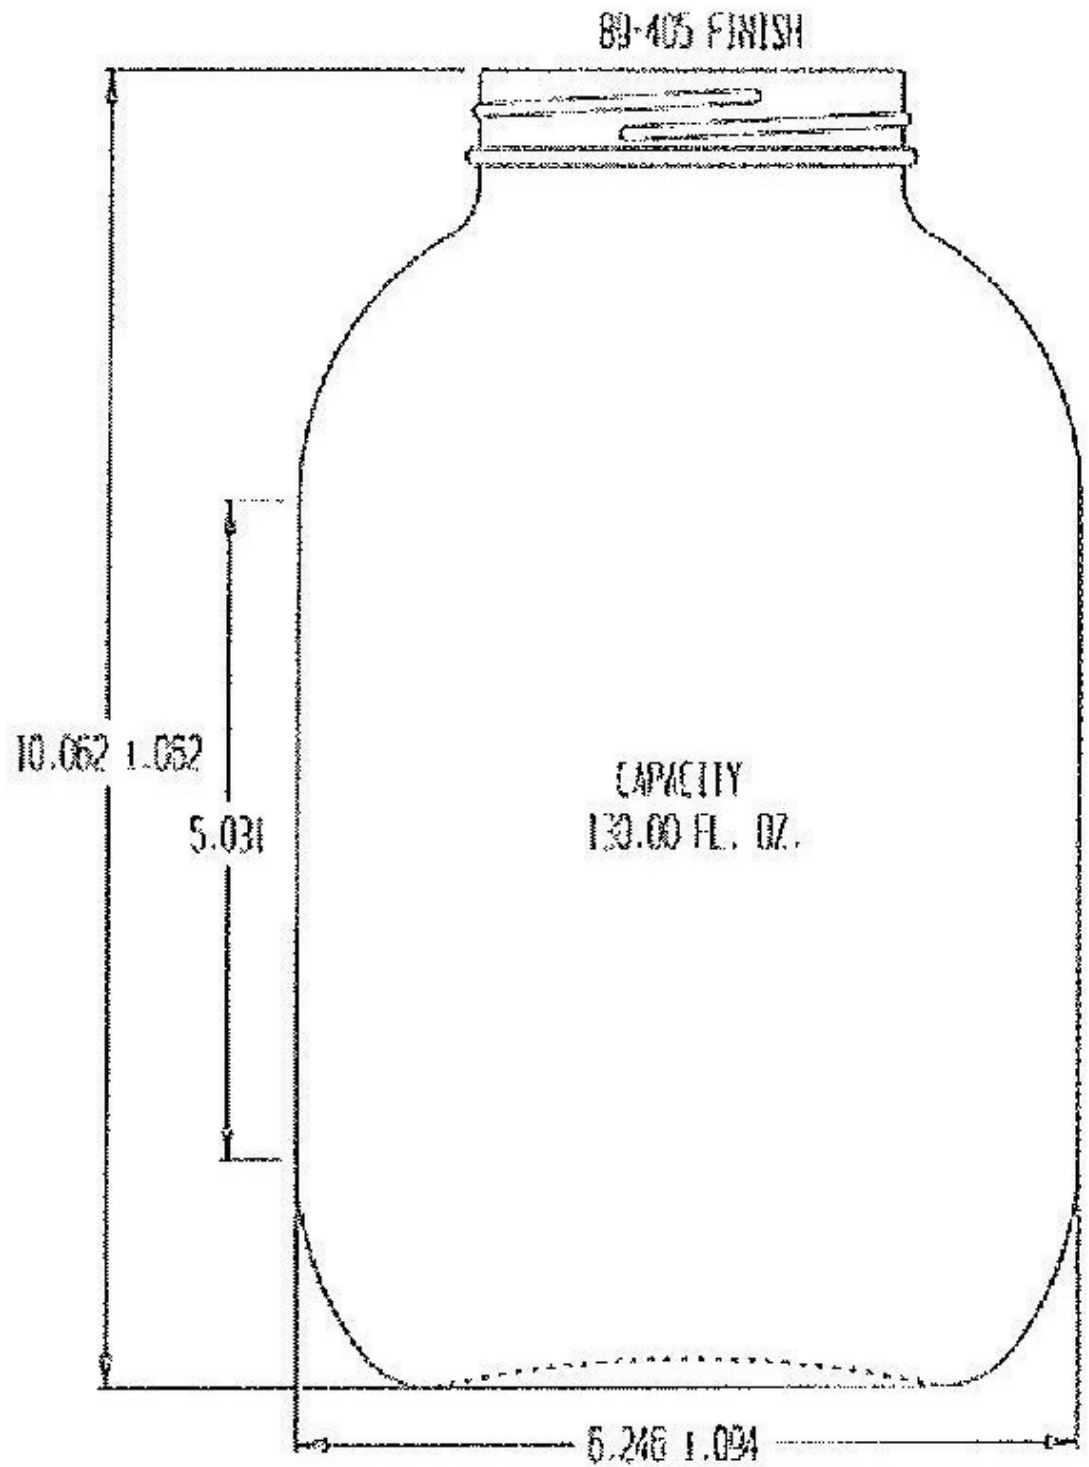

IF YOU...

MIX IT. FILL IT. PACK IT. SHIP IT.

WE HAVE A PRODUCT FOR YOU

Product Category: Glass Economy Jars

| | |
|------------------------|----------------------------------|
| Part # | 30WEJ1 |
| Capacity | 128 oz., 1 gal. |
| Overflow Capacity | 130 oz. |
| Color | Clear |
| Material | Glass |
| Dimensions | 6.246" Dia. x 10.062"H |
| Label Panel Dimensions | 5.031"H |
| Neck Finish | 89-405 |
| Neck Width | 89 mm |
| Case Pack | 4 ea. |
| Case Dimensions | 20" x 15" x 15" |
| Pallet Pack | 160 ea. (40 Cases) |
| Note | Packed in a 4x1 Reshipper Carton |