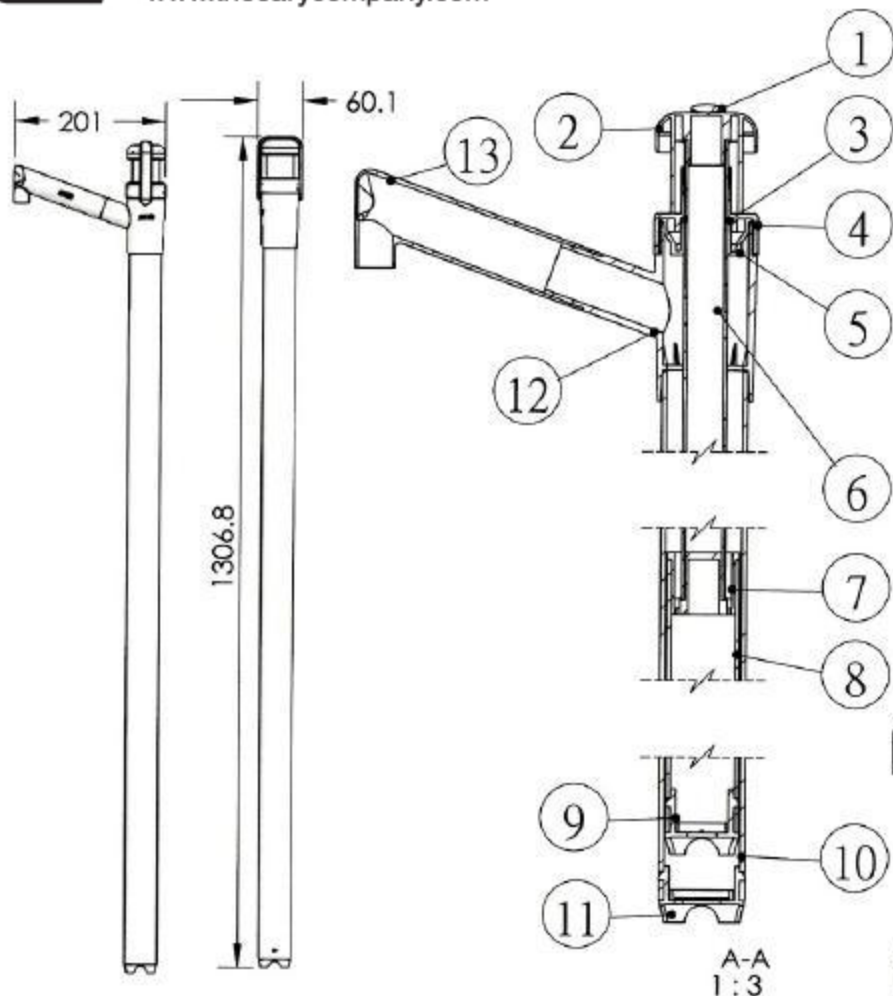

Supplied By: **The Cary Company**

Ph: 630-629-6600

www.thecarycompany.com

DRUM PUMP- IBC Pump

NO	Component	Material
1	SAFETY STRAP	PP
2	ACTUATOR	PP
3	O-Ring	Viton
4	MAIN COLLAR	PP
5	PLUNGER COLLAR SEAL	PP
6	TOP EXTRUSION	PP
7	PLUNGER EXTRUSION CONNECTOR	PP
8	EXTRUSION	PP
9	PLUNGER FLAP VALVE	PP
10	BODY TUBE	PP
11	FOOT FLAP VALVE	PP
12	BODY	PP
13	LONG OUTLET	PP
14	F60 CLOSURE	PP
15	F65 CLOSURE	PP
16	ADAPTOR CAP	PP
17	M55 CLOSURE	PP
18	SEAL	TPU
19	M69 CLOSURE	PP