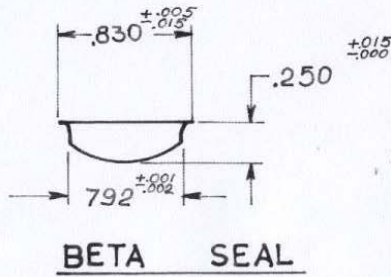

IF YOU...

MIX IT. FILL IT. PACK IT. SHIP IT.

WE HAVE A **PRODUCT** FOR YOU

Part #30WFBF

Metal Caps for Steel

1-1/8" Beta Metal Cap w/Liner

The
CARYCOMPANY
Est. 1895

BETA NOZZLE
C.E.=2.265

BETA CAP
C.E.=2.118

877 BETA NOZZLE
C.E.=2.265

BETA SEAL

DWG. N. 118-1321 D

1/8" BETA SPECIFICATIONS	
DRAWN BY <i>AM</i>	APPR. BY <i>JLH</i>
June 29-90	