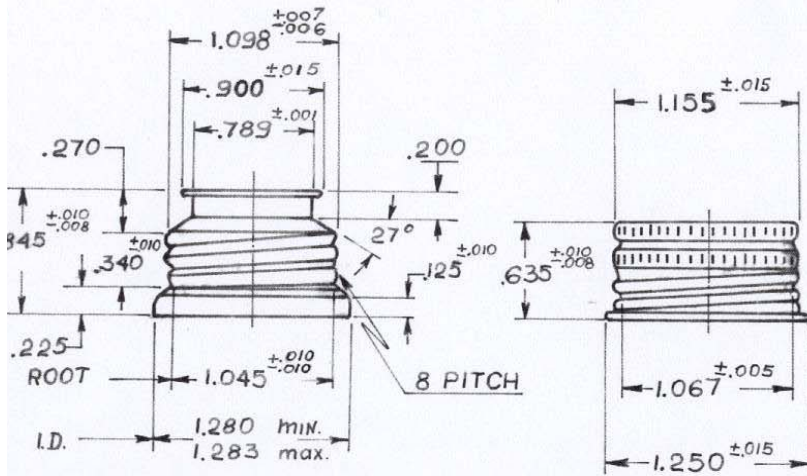

IF YOU...

MIX IT. FILL IT. PACK IT. SHIP IT.

WE HAVE A **PRODUCT** FOR YOU

Part #30WFBF

Metal Caps for Steel

1-1/8" Beta Metal Cap w/Liner

The
CARYCOMPANY
Est. 1895

BETA NOZZLE
C.E.=2.265

BETA CAP
C.E.=2.118

877 BETA NOZZLE
C.E.=2.265

BETA SEAL

DWG. N. 118-1321 D

1/8" BETA SPECIFICATIONS	
DRAWN BY <i>AM</i>	APPR. BY <i>JLH</i>
June 29-90	