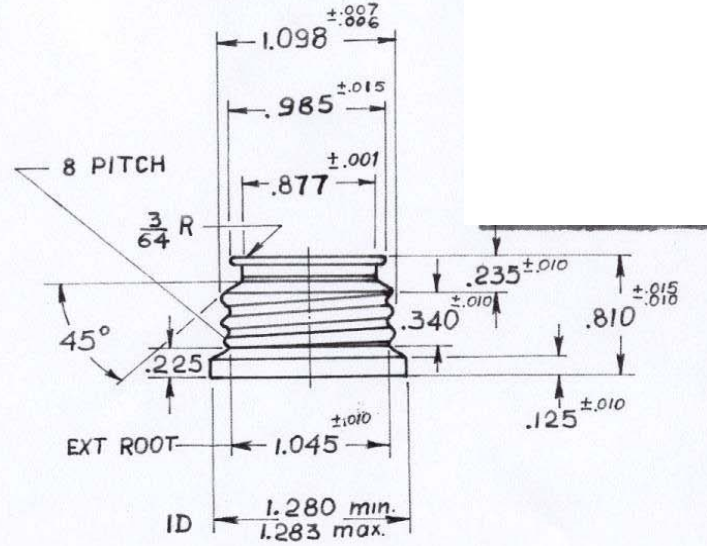

IF YOU...

MIX IT. FILL IT. PACK IT. SHIP IT.

WE HAVE A **PRODUCT** FOR YOU

Part #30WFBF

Metal Caps for Steel

1-1/8" Beta Metal Cap w/Liner

The
CARYCOMPANY
Est. 1895

BETA NOZZLE
C.E.=2.265

BETA CAP
C.E.=2.118

877 BETA NOZZLE
C.E.=2.265

BETA SEAL

DWG. N. 118-1321 D

1/8" BETA SPECIFICATIONS	
DRAWN BY <i>AM</i>	APPR. BY <i>JLH</i>
June 29-90	