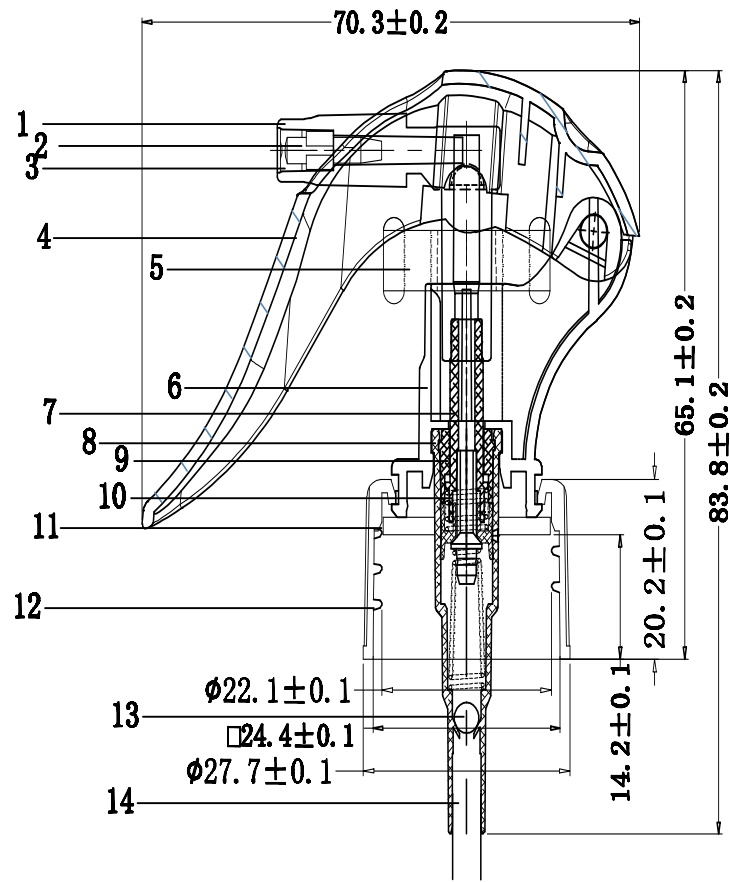

## WE HAVE A **PRODUCT** FOR YOU

Part #30WFM1

Trigger Sprayers

**Black Fine Mist Trigger Sprayer with 6-3/4" Dip Tube,  
24mm 24-410**

The  
**CARY**COMPANY  
Est. 1895

1	PP
2	HDPE
3	POM
4	PP
5	PP
6	PP
7	POM
8	PP
9	POM
10	STN STL
11	PE
12	PP
13	GLASS
14	PE

24/410