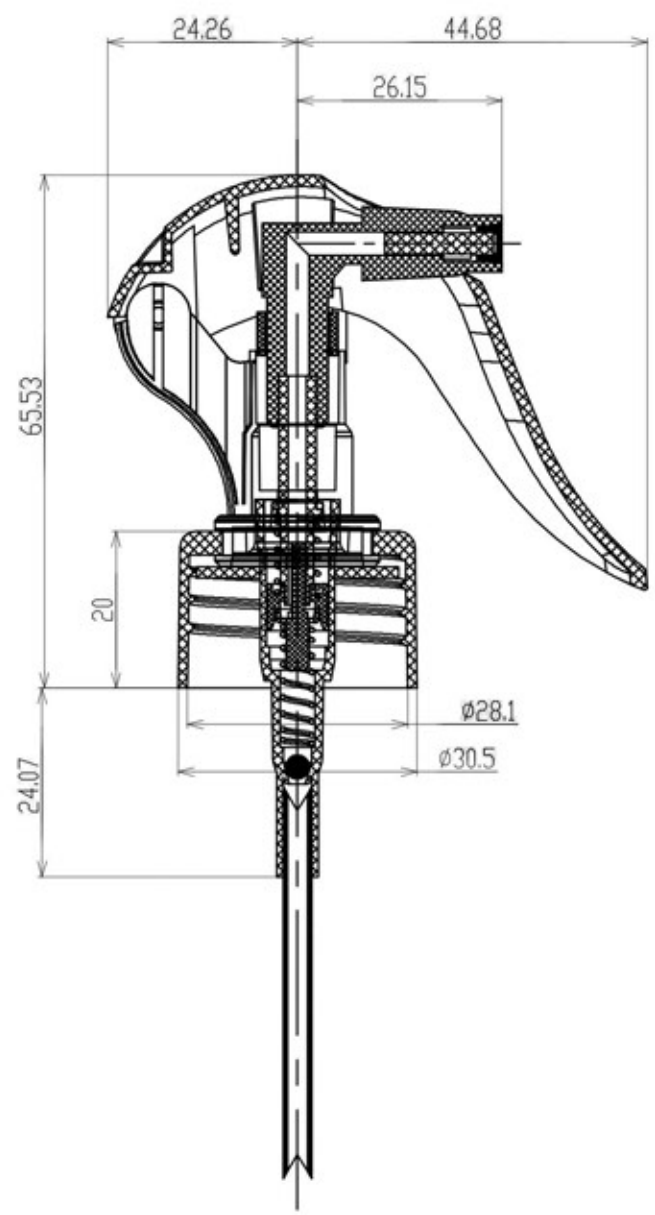

IF YOU...

MIX IT. FILL IT. PACK IT. SHIP IT.

WE HAVE A PRODUCT FOR YOU

Part #: 30WFM3

Trigger Sprayers

Black Fine Mist Trigger Sprayer with 6-3/4"
Dip Tube, 28mm 28-410

The
CARYCOMPANY
Est. 1895

1195 W. Fullerton Ave. | Addison, IL 60101 | T: 630.629.6600 | F: 630.629.3690 |

SECTION A-A