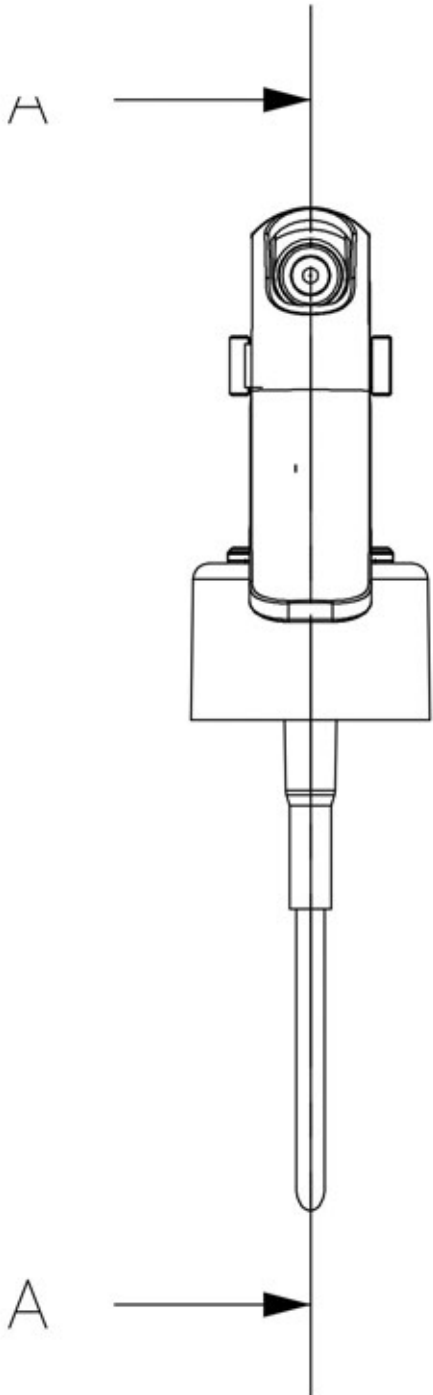

IF YOU...

MIX IT. FILL IT. PACK IT. SHIP IT.

WE HAVE A PRODUCT FOR YOU

Part #: 30WFM3

Trigger Sprayers

Black Fine Mist Trigger Sprayer with 6-3/4"
Dip Tube, 28mm 28-410

The
CARYCOMPANY
Est. 1895

1195 W. Fullerton Ave. | Addison, IL 60101 | T: 630.629.6600 | F: 630.629.3690 |