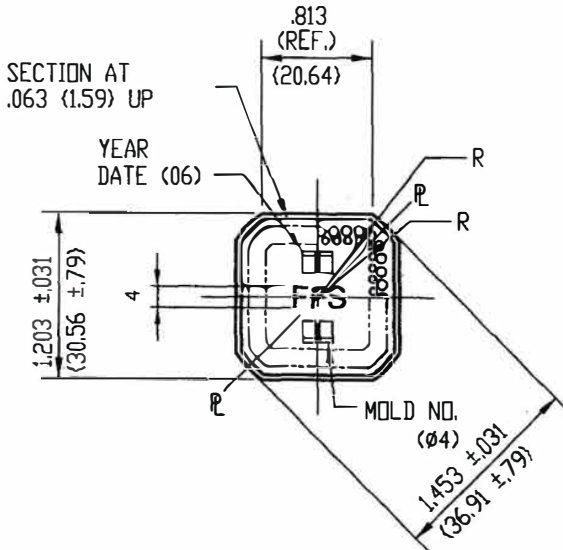

# WE HAVE A **PRODUCT** FOR YOU

Part #: 30WFS1

Glass French Square Jars

1 oz. French Square Glass Jar, 24mm 24-400

The  
**CARY**COMPANY  
Est. 1895

1195 W. Fullerton Ave. | Addison, IL 60101 | T: 630.629.6600 | F: 630.629.3690 |

024-0405-R414  
 FINISH HT. = .594 (15.08)

The  
**CARY COMPANY**  
 Est. 1895

EGP2006F280			
PART NO	MATERIAL	QUANTITY	REMARKS
A6723 /F04133		-F	
DRAWING NO. F04133			
DRAWN		SCALE	.
DESIGN		DATE	95. 02. 18
CHECKED		UNIT	mm
CHECKED		GLASS	
APPROVED		FINISH	024-0405-R414

=2.14mm

SPECIFICATIONS		5
WIGHT	42.5 ±2.7 g 1.5 +0.094 oz.	4
T CAP		3
FLOW CAP	35.8 ±1.4 ml 1.21 +0.047 FL. oz.	2
LL POINT		1
		NO.