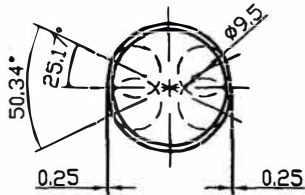

# WE HAVE A **PRODUCT** FOR YOU

Part #: 30WFS1

Glass French Square Jars

1 oz. French Square Glass Jar, 24mm 24-400

The  
**CARY**COMPANY  
Est. 1895

1195 W. Fullerton Ave. | Addison, IL 60101 | T: 630.629.6600 | F: 630.629.3690 |

024-0405-R414  
 FINISH HT. = .594 (15.08)

The  
**CARY COMPANY**  
 Est. 1895

EGP2006F280			
PART NO	MATERIAL	QUANTITY	REMARKS
A6723 /F04133		-F	
DRAWING NO. F04133			
DRAWN		SCALE	.
DESIGN		DATE	95. 02. 18
CHECKED		UNIT	mm
CHECKED		GLASS	
APPROVED		FINISH	024-0405-R414

=2.14mm

SPECIFICATIONS		5
WIGHT	42.5 ±2.7 g 1.5 +0.094 oz.	4
T CAP		3
FLOW CAP	35.8 ±1.4 ml 1.21 +0.047 FL. oz.	2
LL POINT		1
		NO.