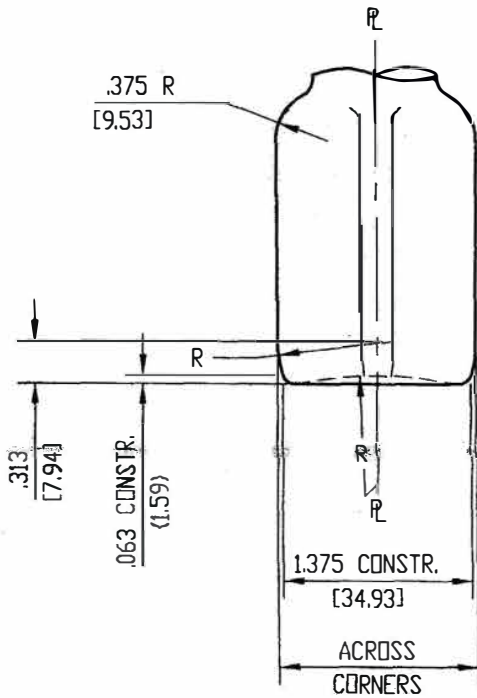

# WE HAVE A **PRODUCT** FOR YOU

Part #: 30WFS1

Glass French Square Jars

1 oz. French Square Glass Jar, 24mm 24-400

The  
**CARY**COMPANY  
Est. 1895

1195 W. Fullerton Ave. | Addison, IL 60101 | T: 630.629.6600 | F: 630.629.3690 |

024-0405-R414  
 FINISH HT. = .594 (15.08)

The  
**CARY COMPANY**  
 Est. 1895

EGP2006F280			
PART NO	MATERIAL	QUANTITY	REMARKS
A6723 /F04133		-F	
DRAWING NO. F04133			
DRAWN		SCALE	.
DESIGN		DATE	95. 02. 18
CHECKED		UNIT	mm
CHECKED		GLASS	
APPROVED		FINISH	024-0405-R414

=2.14mm

SPECIFICATIONS		5
WIGHT	42.5 ±2.7 g 1.5 +0.094 oz.	4
T CAP		3
FLOW CAP	35.8 ±1.4 ml 1.21 +0.047 FL. oz.	2
LL POINT		1
		NO.