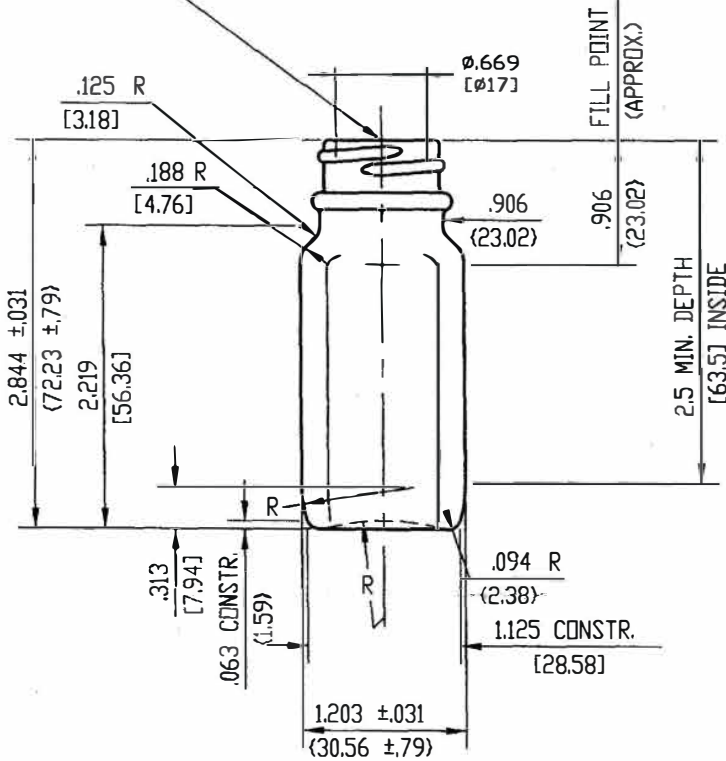

# WE HAVE A **PRODUCT** FOR YOU

Part #: 30WFS1

Glass French Square Jars

1 oz. French Square Glass Jar, 24mm 24-400

The  
**CARY**COMPANY  
Est. 1895

1195 W. Fullerton Ave. | Addison, IL 60101 | T: 630.629.6600 | F: 630.629.3690 |

024-0405-R414  
 FINISH HT. = .594 (15.08)

The  
**CARY COMPANY**  
 Est. 1895

EGP2006F280			
PART NO	MATERIAL	QUANTITY	REMARKS
A6723 /F04133		-F	
DRAWING NO. F04133			
DRAWN		SCALE	.
DESIGN		DATE	95. 02. 18
CHECKED		UNIT	mm
CHECKED		GLASS	
APPROVED		FINISH	024-0405-R414

=2.14mm

SPECIFICATIONS		5
WIGHT	42.5 ±2.7 g 1.5 +0.094 oz.	4
T CAP		3
FLOW CAP	35.8 ±1.4 ml 1.21 +0.047 FL. oz.	2
LL POINT		1
		NO.