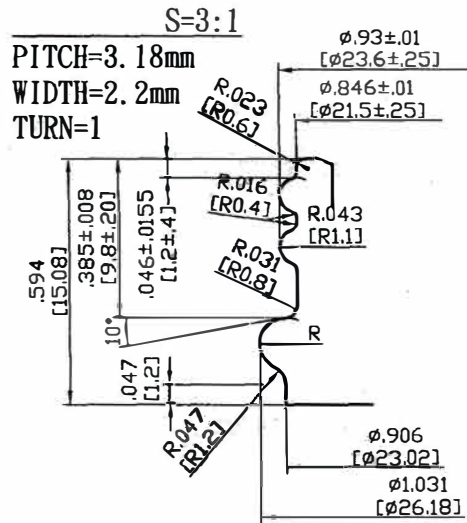

024-0405-R414  
 FINISH HT. = .594 (15.08)

The  
**CARY COMPANY**  
 Est. 1895

EGP2006F280			
PART NO	MATERIAL	QUANTITY	REMARKS
A6723 /F04133		-F	
DRAWING NO. F04133			
DRAWN		SCALE	.
DESIGN		DATE	95. 02. 18
CHECKED		UNIT	mm
CHECKED		GLASS	
APPROVED		FINISH	024-0405-R414

=2.14mm

SPECIFICATIONS		5
WIGHT	42.5 ±2.7 g 1.5 +0.094 oz.	4
T CAP		3
FLOW CAP	35.8 ±1.4 ml 1.21 +0.047 FL. oz.	2
LL POINT		1
		NO.