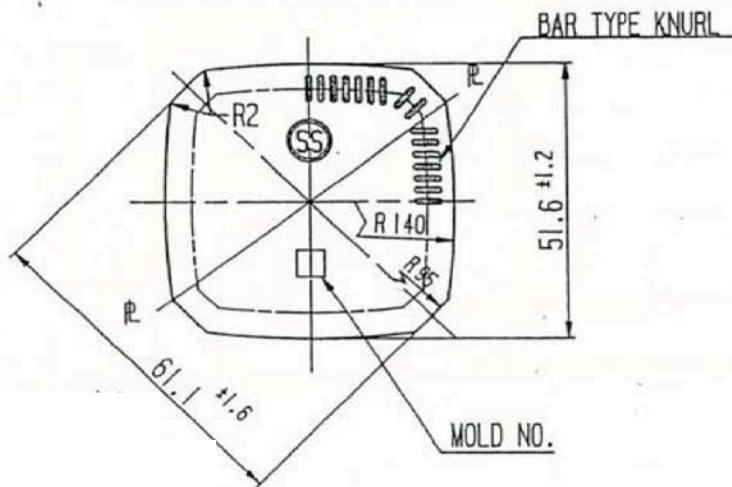

IF YOU...

MIX IT. FILL IT. PACK IT. SHIP IT.

WE HAVE A PRODUCT FOR YOU

Part #	30WFS6
Capacity	6 oz.
Color	Clear
Material	Glass
Neck Finish	43-485
Neck Width	43mm
Note:	Packed in a 5x1 Re-Shipper Carton

□部同 126 cc SS 四角瓶 SSF183
 (M-2073)

FINISH DETAIL (S=5/1)

ITEM NO.	SSF212			
FINISH	43 mm SIFTER			
WEIGHT	150 gr ± 7.5 gr			
CAPACITY(BRIMFUL)	185 cc ± 5.0 cc (6.25 oz)			
W/C	0.8108			
Part No	Name	Mat'l	Quantity	P&B D.G. Remarks
6 ^{oz} SS 胡椒瓶 SSF212		圖別		
設計 DESIGNED			統編號	
製圖 DRAWN			SERIES NO.	
描圖 TRACED			圖號	
校對 CHECKED			DRAWING NO.	
核准 APPROVED			原圖號	
比例 SCALE	1/1 ; 5/1		DRAWING NO.	