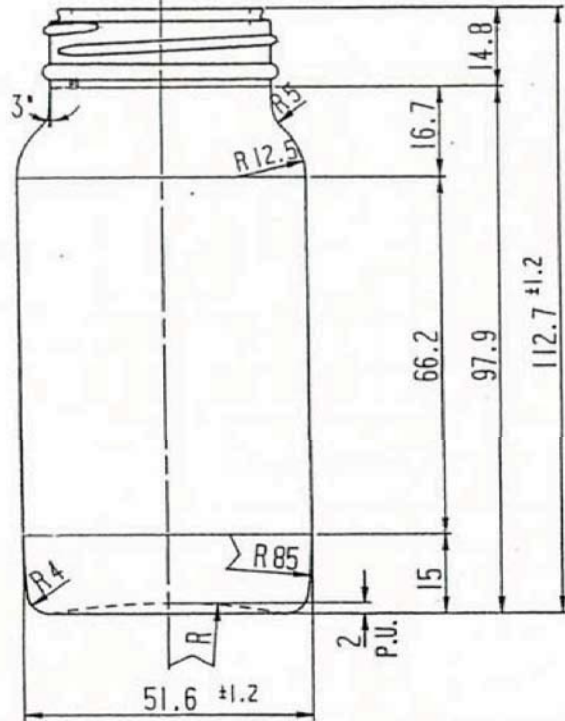

IF YOU...

MIX IT. FILL IT. PACK IT. SHIP IT.

WE HAVE A PRODUCT FOR YOU

Part #	30WFS6
Capacity	6 oz.
Color	Clear
Material	Glass
Neck Finish	43-485
Neck Width	43mm
Note:	Packed in a 5x1 Re-Shipper Carton

□部同 126 cc SS 四角瓶 SSF183
 (M-2073)

FINISH DETAIL (S=5/1)

ITEM NO.	SSF212			
FINISH	43 mm SIFTER			
WEIGHT	150 gr ± 7.5 gr			
CAPACITY(BRIMFUL)	185 cc ± 5.0 cc (6.25 oz)			
W/C	0.8108			
Part No	Name	Mat'l	Quantity	P&B D.G. Remarks
6 ^{oz} SS 胡椒瓶 SSF212		圖別		
設計 DESIGNED			統編號	
製圖 DRAWN			SERIES NO.	
描圖 TRACED			圖號	
校對 CHECKED			DRAWING NO.	
核准 APPROVED			原圖號	
比例 SCALE	1/1 ; 5/1		DRAWING NO.	