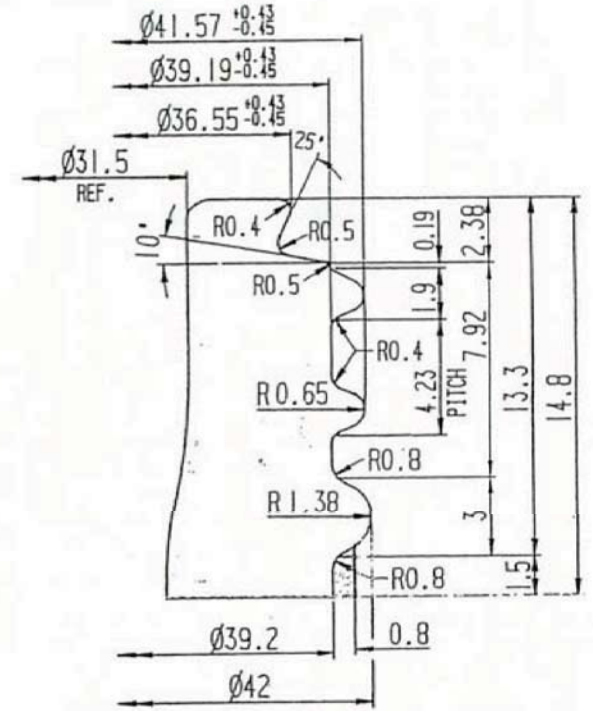

IF YOU...

MIX IT. FILL IT. PACK IT. SHIP IT.

WE HAVE A PRODUCT FOR YOU

Part #	30WFS6
Capacity	6 oz.
Color	Clear
Material	Glass
Neck Finish	43-485
Neck Width	43mm
Note:	Packed in a 5x1 Re-Shipper Carton

□部同 126 cc SS 四角瓶 SSF183
 (M-2073)

FINISH DETAIL (S=5/1)

ITEM NO.	SSF212			
FINISH	43 mm SIFTER			
WEIGHT	150 gr ± 7.5 gr			
CAPACITY(BRIMFUL)	185 cc ± 5.0 cc (6.25 oz)			
W/C	0.8108			
Part No	Name	Mat'l	Quantity	P&B D.G. Remarks
6 ^{oz} SS 胡椒瓶 SSF212		圖別		
設計 DESIGNED			統編號	
製圖 DRAWN			SERIES NO.	
描圖 TRACED			圖號	
校對 CHECKED			DRAWING NO.	
核准 APPROVED			原圖號	
比例 SCALE	1/1 ; 5/1		DRAWING NO.	