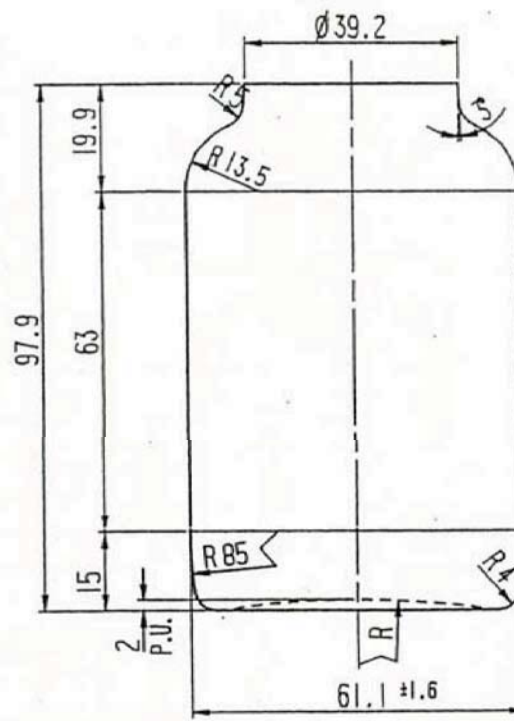

IF YOU...

MIX IT. FILL IT. PACK IT. SHIP IT.

WE HAVE A PRODUCT FOR YOU

Part #	30WFS6
Capacity	6 oz.
Color	Clear
Material	Glass
Neck Finish	43-485
Neck Width	43mm
Note:	Packed in a 5x1 Re-Shipper Carton

□部同 126 cc SS 四角瓶 SSF183
 (M-2073)

FINISH DETAIL (S=5/1)

ITEM NO.	SSF212			
FINISH	43 mm SIFTER			
WEIGHT	150 gr ± 7.5 gr			
CAPACITY(BRIMFUL)	185 cc ± 5.0 cc (6.25 oz)			
W/C	0.8108			
Part No	Name	Mat'l	Quantity	P&B D.G. Remarks
6 ^{oz} SS 胡椒瓶 SSF212		圖別		
設計 DESIGNED			統編號	
製圖 DRAWN			SERIES NO.	
描圖 TRACED			圖號	
校對 CHECKED			DRAWING NO.	
核准 APPROVED			原圖號	
比例 SCALE	1/1 ; 5/1		DRAWING NO.	