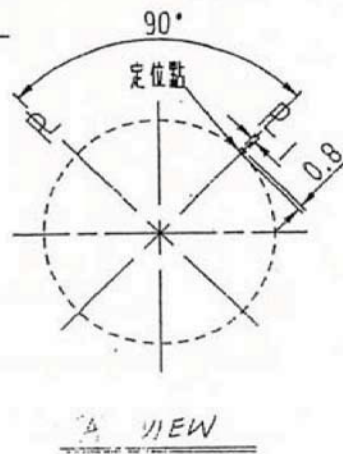

IF YOU...

MIX IT. FILL IT. PACK IT. SHIP IT.

WE HAVE A PRODUCT FOR YOU

Part #	30WFS6
Capacity	6 oz.
Color	Clear
Material	Glass
Neck Finish	43-485
Neck Width	43mm
Note:	Packed in a 5x1 Re-Shipper Carton

□部同 126 cc SS 四角瓶 SSF183
 (M-2073)

FINISH DETAIL (S=5/1)

ITEM NO.	SSF212			
FINISH	43 mm SIFTER			
WEIGHT	150 gr ± 7.5 gr			
CAPACITY(BRIMFUL)	185 cc ± 5.0 cc (6.25 oz)			
W/C	0.8108			
Part No	Name	Mat'l	Quantity	P&B D.G. Remarks
6 ^{oz} SS 胡椒瓶 SSF212		圖別		
設計 DESIGNED			統編號	
製圖 DRAWN			SERIES NO.	
描圖 TRACED			圖號	
校對 CHECKED			DRAWING NO.	
核准 APPROVED			原圖號	
比例 SCALE	1/1 ; 5/1		DRAWING NO.	