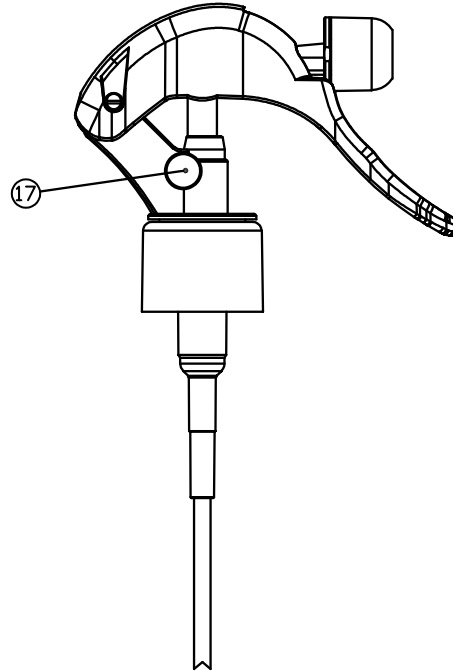

IF YOU...

MIX IT. FILL IT. PACK IT. SHIP IT.

WE HAVE A PRODUCT FOR YOU

Part #: 30WFT7

Trigger Sprayers

Black Fine Mist Trigger Sprayer with 8" Dip Tube,
24mm 24-410

The
CARYCOMPANY
Est. 1895

1195 W. Fullerton Ave. | Addison, IL 60101 | T: 630.629.6600 | F: 630.629.3690 |

Black Fine Mist Trigger Sprayer with
7" Dip Tube, 24mm 24-410

Dosage: 0.5cc

NO.	Component	MAT.	Specification	Q'TY	Remark
17	Lock catch-2	POM	natural	1	
16	Dip tube	LDPE	natural	1	
15	Ball	Glass		1	
14	Housing	PP	natural	1	
13	Down spring	304H		1	
12	Stem insert	POM	natural	1	
11	Piston	LDPE	natural	1	
10	Piston pole	POM	natural	1	
9	Up spring	304H		1	
8	Closure	PP	Color from order	1	
7	Gasket	PE		1	
6	O ring	Rubber	Black	1	
5	Body	PP	Color from order	1	
4	Lock catch-1	POM	Color from order	1	
3	Trigger	PP	Color from order	1	
2	Actuator	PP	Color from order	1	
1	Nozzle	PP	Color from order	1	

TOLERANCE			●
0mm-15mm	±0.05	±0.10	±0.20
15mm-30mm	±0.05	±0.15	±0.50
30mm-50mm	±0.10	±0.20	±1.00
?50mm	±0.15	±0.30	±1.50
角度	±0.25°	±0.50°	±1.00°

DRAFTER	
CHECKED	
APPROVED	

UNIT: mm			
SCALE: FILL			
MODEL NAME: 30WFT7	TITLE:		
PART NO.:	SHEET:	Q' TY: 1/1	REV: A1
DWG NO.:	VISUAL ANGLE:		