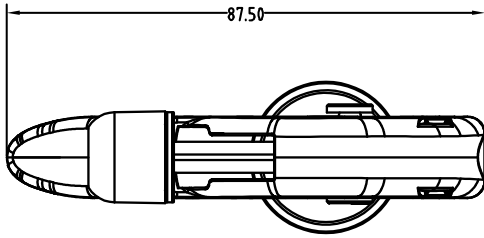

IF YOU...

MIX IT. FILL IT. PACK IT. SHIP IT.

WE HAVE A PRODUCT FOR YOU

Part #: 30WFT7

Trigger Sprayers

Black Fine Mist Trigger Sprayer with 8" Dip Tube,
24mm 24-410

The
CARYCOMPANY
Est. 1895

1195 W. Fullerton Ave. | Addison, IL 60101 | T: 630.629.6600 | F: 630.629.3690 |

Black Fine Mist Trigger Sprayer with
7" Dip Tube, 24mm 24-410

Dosage: 0.5cc

NO.	Component	MAT.	Specification	Q'TY	Remark
17	Lock catch-2	POM	natural	1	
16	Dip tube	LDPE	natural	1	
15	Ball	Glass		1	
14	Housing	PP	natural	1	
13	Down spring	304H		1	
12	Stem insert	POM	natural	1	
11	Piston	LDPE	natural	1	
10	Piston pole	POM	natural	1	
9	Up spring	304H		1	
8	Closure	PP	Color from order	1	
7	Gasket	PE		1	
6	O ring	Rubber	Black	1	
5	Body	PP	Color from order	1	
4	Lock catch-1	POM	Color from order	1	
3	Trigger	PP	Color from order	1	
2	Actuator	PP	Color from order	1	
1	Nozzle	PP	Color from order	1	

TOLERANCE			●
0mm-15mm	±0.05	±0.10	±0.20
15mm-30mm	±0.05	±0.15	±0.50
30mm-50mm	±0.10	±0.20	±1.00
?50mm	±0.15	±0.30	±1.50
角度	±0.25°	±0.50°	±1.00°

DRAFTER	
CHECKED	
APPROVED	

UNIT: mm			
SCALE: FILL			
MODEL NAME: 30WFT7	TITLE:		
PART NO.:	SHEET:	Q' TY: 1/1	REV: A1
DWG NO.:	VISUAL ANGLE:		