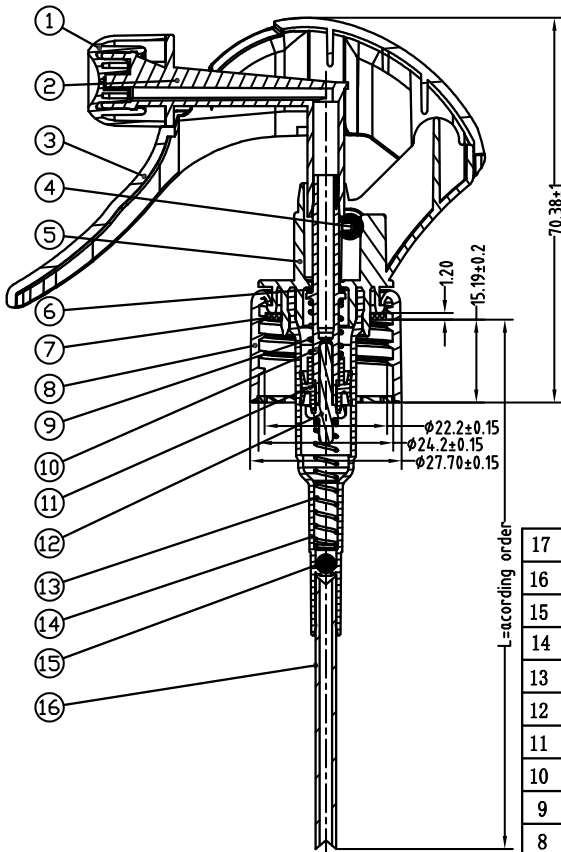

IF YOU...

MIX IT. FILL IT. PACK IT. SHIP IT.

WE HAVE A PRODUCT FOR YOU

Part #: 30WFT7

Trigger Sprayers

Black Fine Mist Trigger Sprayer with 8" Dip Tube,
24mm 24-410

The
CARYCOMPANY
Est. 1895

1195 W. Fullerton Ave. | Addison, IL 60101 | T: 630.629.6600 | F: 630.629.3690 |

Black Fine Mist Trigger Sprayer with
7" Dip Tube, 24mm 24-410

Dosage: 0.5cc

NO.	Component	MAT.	Specification	Q'TY	Remark
17	Lock catch-2	POM	natural	1	
16	Dip tube	LDPE	natural	1	
15	Ball	Glass		1	
14	Housing	PP	natural	1	
13	Down spring	304H		1	
12	Stem insert	POM	natural	1	
11	Piston	LDPE	natural	1	
10	Piston pole	POM	natural	1	
9	Up spring	304H		1	
8	Closure	PP	Color from order	1	
7	Gasket	PE		1	
6	O ring	Rubber	Black	1	
5	Body	PP	Color from order	1	
4	Lock catch-1	POM	Color from order	1	
3	Trigger	PP	Color from order	1	
2	Actuator	PP	Color from order	1	
1	Nozzle	PP	Color from order	1	

TOLERANCE			●
0mm-15mm	±0.05	±0.10	±0.20
15mm-30mm	±0.05	±0.15	±0.50
30mm-50mm	±0.10	±0.20	±1.00
?50mm	±0.15	±0.30	±1.50
角度	±0.25°	±0.50°	±1.00°

DRAFTER	
CHECKED	
APPROVED	

UNIT: mm			
SCALE: FILL			
MODEL NAME: 30WFT7	TITLE:		
PART NO.:	SHEET:	Q' TY: 1/1	REV: A1
DWG NO.:	VISUAL ANGLE:		