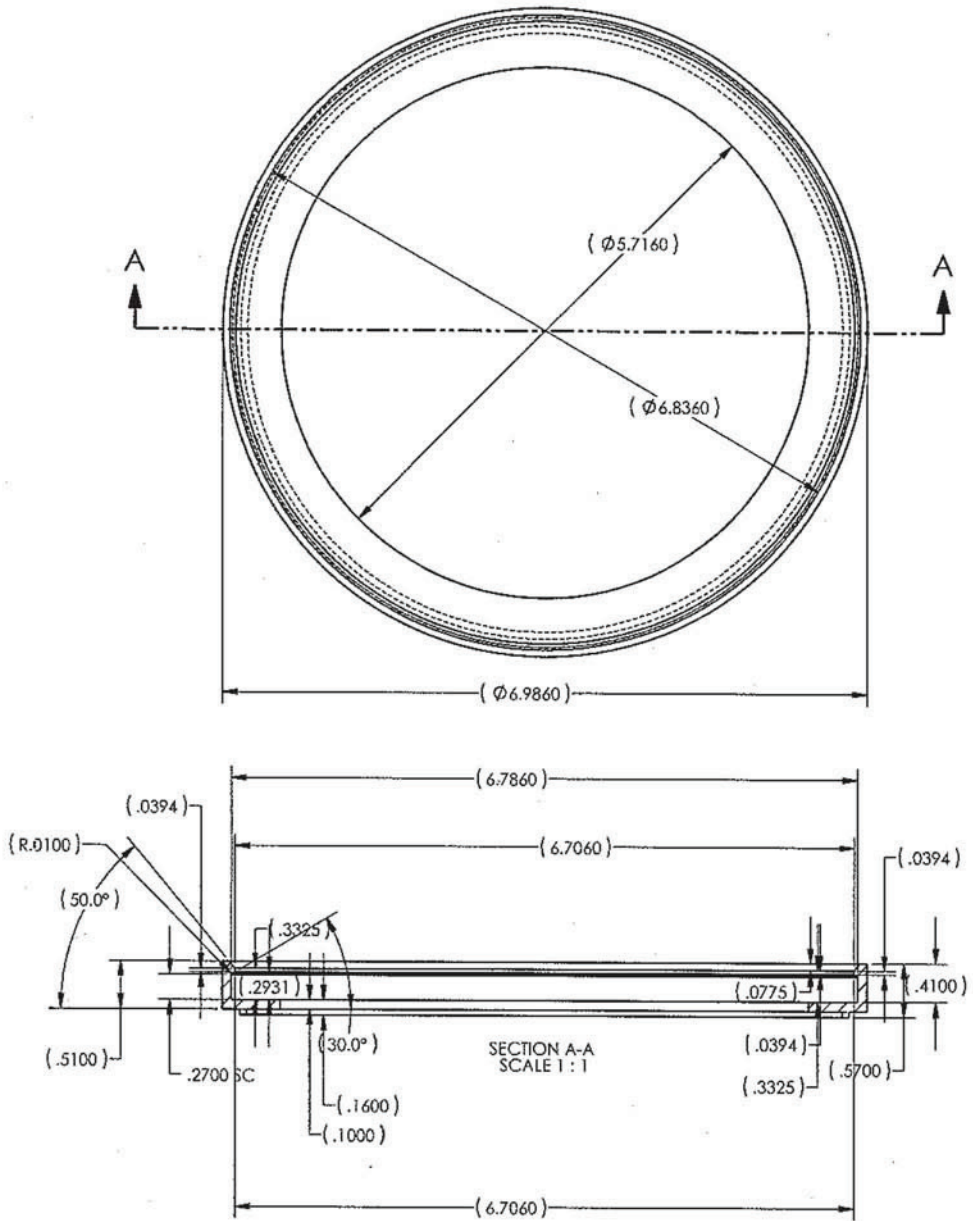

IF YOU...

MIX IT. FILL IT. PACK IT. SHIP IT.

WE HAVE A PRODUCT FOR YOU

Part #	30WGAH
Capacity	1 gal.
Color	Natural
Material	HDPE
Case Pack	250 ea.
Pallet Pack	7,000 ea. (28 Cases)

Supplied By: **The Cary Company**
 Ph: 630-629-6600
www.thecarycompany.com

UNLESS OTHERWISE SPECIFIED:		DATE	NAME	TITLE: Lock Ring For ALL PLASTIC Can
DIMENSIONS ARE IN INCHES		DRAWN		
TOLERANCES:		CHECKED		SIZE C DWG. NO. REV
FRACTIONALS		ENG APPR.		
ANGULAR: MATCH BEND ±		MFG APPR.		
TWO PLACE DECIMAL ±		Q.A.		SCALE: 1/2 WEIGHT: SHEET 1 OF 1
THREE PLACE DECIMAL ±		COMMENTS:		
HOLE/FIT GEOMETRIC TOLERANCING FEE:				
MATERIAL: --				
NEXT ASY	USED ON	FRSH		
APPLICATION		DO NOT SCALE DRAWING		