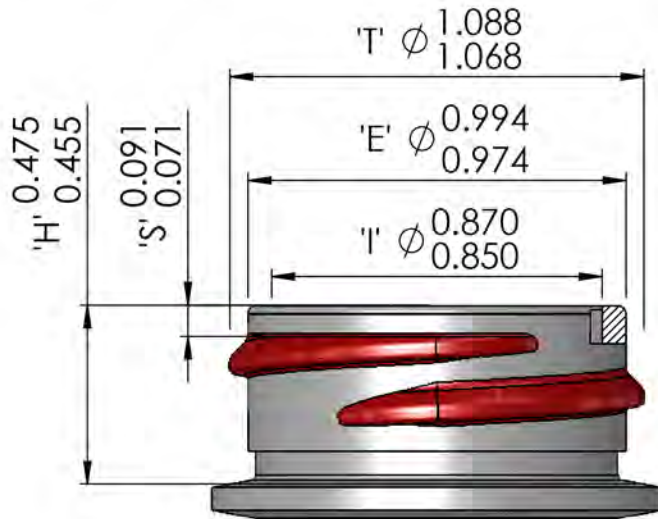

# WE HAVE A **PRODUCT** FOR YOU

Part #: 30WHD2

---

---

---

The  
**CARY**COMPANY  
Est. 1895

1195 W. Fullerton Ave. | Addison, IL 60101 | T: 630.629.6600 | F: 630.629.3690 |

RECOMMENDED CONTAINER DATA

THREAD DATA

- 1.) 28 400 FINISH
- 2.) 6 T.P.I. - .166 PITCH
- 3.) 1 TURN OF THREAD

CAP DATA

CAP SIZE:	28 MM
MATERIAL:	POLY PRO
WEB DRAWING	
DATE:	1/31/2014
PART DESCRIPTION:	28MM RIBBED FLIP TOP 30WHD2
SPECIFICATION No:	S-028-08