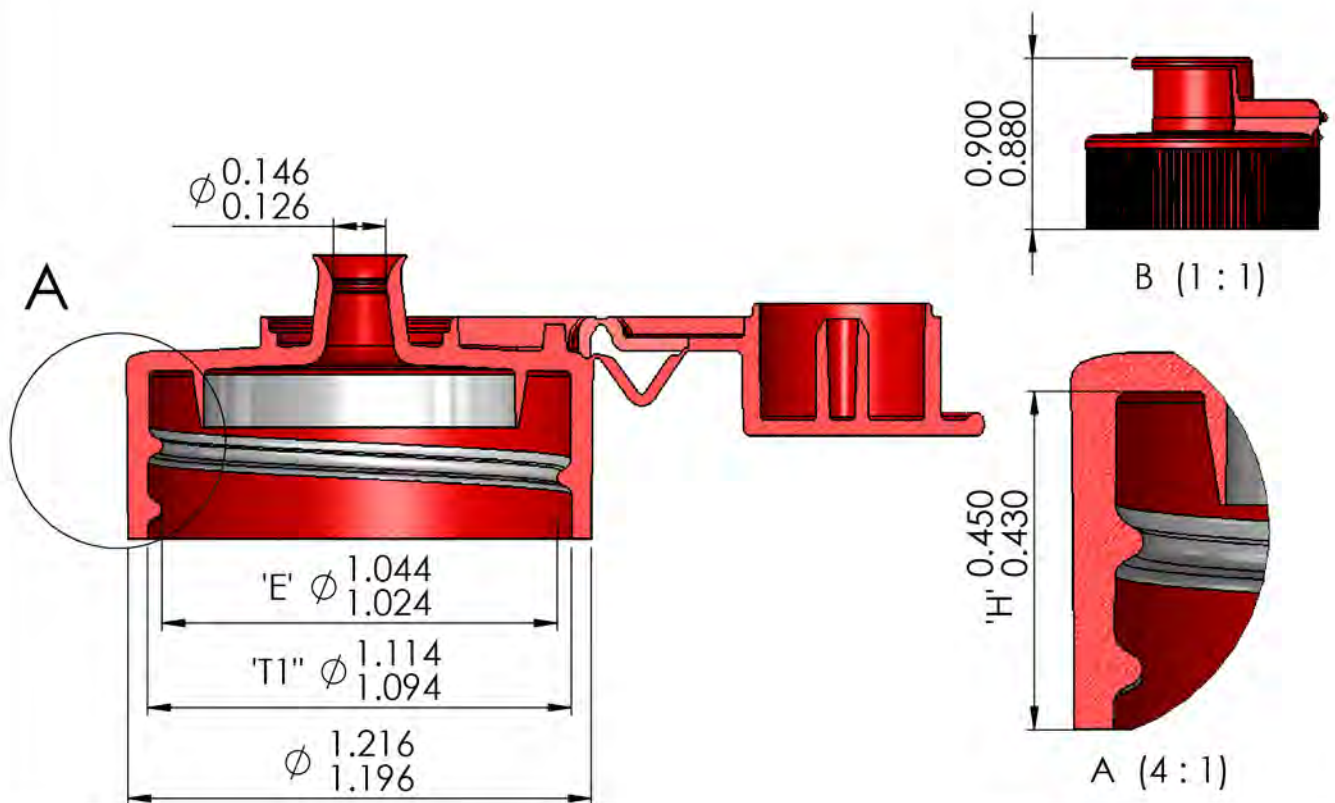

# WE HAVE A **PRODUCT** FOR YOU

Part #: 30WHD2

---

---

---

The  
**CARY**COMPANY  
Est. 1895

1195 W. Fullerton Ave. | Addison, IL 60101 | T: 630.629.6600 | F: 630.629.3690 |

RECOMMENDED CONTAINER DATA

THREAD DATA

- 1.) 28 400 FINISH
- 2.) 6 T.P.I. - .166 PITCH
- 3.) 1 TURN OF THREAD

CAP DATA

CAP SIZE:	28 MM
MATERIAL:	POLY PRO
WEB DRAWING	
DATE:	1/31/2014
PART DESCRIPTION:	28MM RIBBED FLIP TOP 30WHD2
SPECIFICATION No:	S-028-08