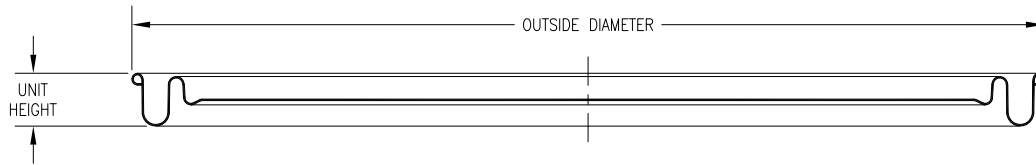

IF YOU...

MIX IT. FILL IT. PACK IT. SHIP IT.

WE HAVE A **PRODUCT** FOR YOU

Part #30WK1L

Paint Can Lids & Covers

1 Gallon Paint Can Lid, Lined (for Hybrid Cans), 6.277" Dia.

The
CARYCOMPANY
Est. 1895

1195 W. Fullerton Ave. | Addison, IL 60101 | T: 630.629.6600 | F: 630.629.3690 | TheCaryCompany.com

Ø5" TYPE LIMITS

CAN SIZE	OUTSIDE DIAMETER	UNIT HEIGHT
GALLON (610) PLUG	6.227 ±.010	(.355)

DRAWN BY:	SCALE	REV. BY	NO.	DATE	REVISION DESCRIPTION
J.Zavala	~				
CHECKED BY:	DATE				
	12-01-11				

PRODUCT DRAWING
GALLON PLUG
610 DIAMETER PAINT CAN