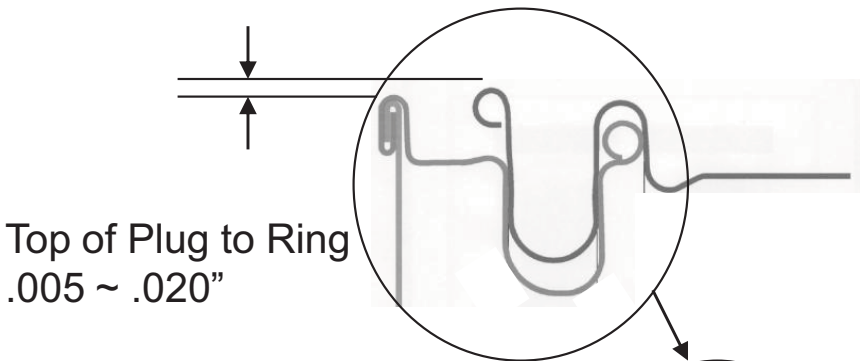

IF YOU...

MIX IT. FILL IT. PACK IT. SHIP IT.

WE HAVE A PRODUCT FOR YOU

Part #	30WK8B
Capacity	1 pt.
Color	Black
Material	PP
Closure	No Cover
Lining	Epoxy Phenolic Lining
Dimensions	3.45" Dia. x 4.12"H
Pallet Pack	2,100 ea.
Note	*Paint can lids sold separately.

Supplied By: **The Cary Company**
Ph: 630-629-6600
www.thecarycompany.com

Top of Plug to Ring
.005 ~ .020"

Ring O.D. 3.45"

Overall Height including Plug
Approx.
4.12"~4.14"

Can Body O.D. 3.42"

Can Height
4.12"

Label Flange O.D. +0.02"

Can Body Ø

Hybrid Pint Plug Nominal Dimensions

Supplied By: **The Cary Company**
Ph: 630-629-6600
www.thecarycompany.com